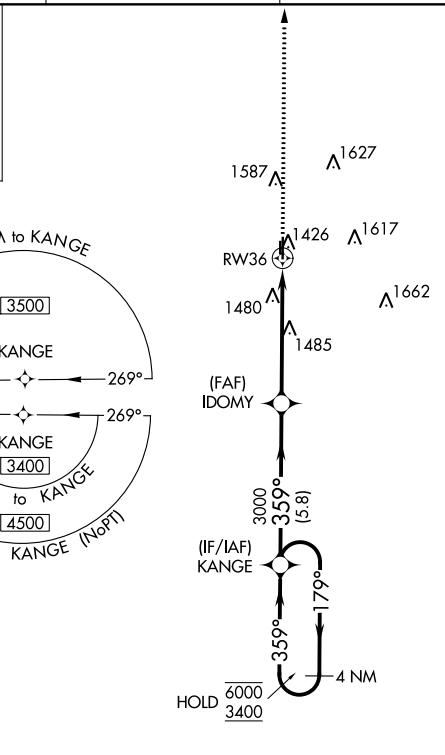

WAAS CH 53729 W36A	APP CRS 359°	Rwy Idg TDZE 1298 Apt Elev 1298	4196
--	------------------------	---	-------------

RNAV (GPS) RWY 36

BENTONVILLE MUNI/LOUISE M THADEN FLD (VBT)

RNP APCH.		MISSED APPROACH: Climb to 3200 direct ZATEB and hold.	
AWOS-3PT 134.975	RAZORBACK APP CON ★ 121.0 (WEST) 244.575	CLNC DEL 121.05 263.125	UNICOM 122.975 (CTAF) 0

SC-1, 13 JUN 2024 to 11 JUL 2024

SC-1, 13 JUN 2024 to 11 JUL 2024

ELEV 1298	D TDZE 1298
-----------	--------------------

CATEGORY	A	B	C	D
LPV DA		1548-1	250 (300-1)	
LNAV/VNAV DA		1672-1	374 (400-1)	
LNAV MDA	1780-1	482 (500-1)	1780-1 $\frac{3}{8}$	482 (500-1 $\frac{1}{8}$)
C CIRCLING	1780-1	482 (500-1)	1920-1 $\frac{3}{4}$ 622 (700-1 $\frac{3}{4}$)	1940-2 642 (700-2)

MIRL Rwy 18-36 **0**
REIL Rwys 18 and 36