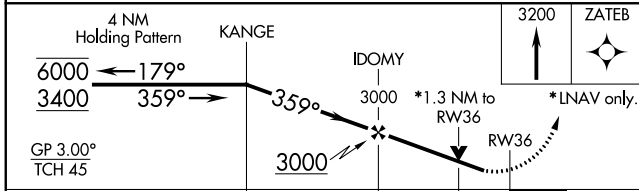

WAAS CH 53729 W36A	APP CRS 359°	Rwy Idg TDZE 1298 Apt Elev 1298	4196
--	------------------------	---	-------------

RNAV (GPS) RWY 36

BENTONVILLE MUNI/LOUISE M THADEN FLD (VBT)

RNP APCH.		MISSED APPROACH: Climb to 3200 direct ZATEB and hold.	
AWOS-3PT 134.975	RAZORBACK APP CON ★ 121.0 (WEST) 244.575	CLNC DEL 121.05 263.125	UNICOM 122.975 (CTAF) 0

SC-1, 13 JUN 2024 to 11 JUL 2024

SC-1, 13 JUN 2024 to 11 JUL 2024

ELEV 1298	D TDZE 1298
-----------	--------------------

CATEGORY	A	B	C	D
LPV DA		1548-1	250 (300-1)	
LNAV/VNAV DA		1672-1	374 (400-1)	
LNAV MDA	1780-1	482 (500-1)	1780-1 $\frac{3}{8}$	482 (500-1 $\frac{1}{8}$)
C CIRCLING	1780-1	482 (500-1)	1920-1 $\frac{3}{4}$ 622 (700-1 $\frac{3}{4}$)	1940-2 642 (700-2)