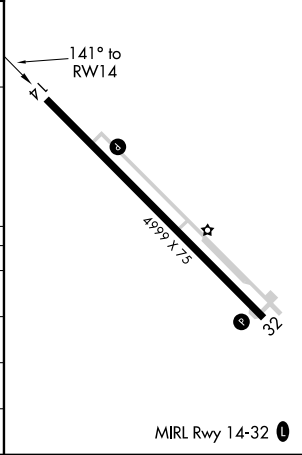

CATEGORY	A	B	C	D
LPV DA		437-1	250 (300-1)	
LNAV/VNAV DA		461-1	274 (300-1)	
LNAV MDA		560-1	373 (400-1)	
CIRCLING	680-1 493 (500-1)	740-1 553 (600-1)	940-2¼ 753 (800-2¼)	940-2½ 753 (800-2½)

SE-4, 13 JUN 2024 to 11 JUL 2024

SE-4, 13 JUN 2024 to 11 JUL 2024