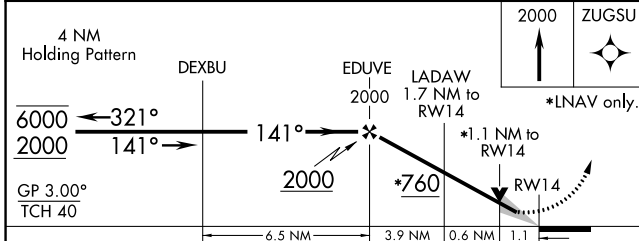

WAAS CH 69518 W14A	APP CRS 141°	Rwy Idg 4999 TDZE 187 Apt Elev 187
--	------------------------	---

RNAV (GPS) RWY 14

HOMERVILLE (HOE)

RNP APCH.	MISSED APPROACH: Climb to 2000 direct ZUGSU and hold.
<p>For uncompensated Baro-VNAV systems, LNAV/VNAV NA below -15°C or above 54°C.</p>	

AWOS-3 118.725	VALDOSTA APP CON★ 126.6 285.6	CTAF 122.9 0
--------------------------	---	------------------------

ELEV 187	TDZE 187
----------	----------

CATEGORY	A	B	C	D
LPV DA		437-1	250 (300-1)	
LNAV/VNAV DA		461-1	274 (300-1)	
LNAV MDA		560-1	373 (400-1)	
CIRCLING	680-1 493 (500-1)	740-1 553 (600-1)	940-2¼ 753 (800-2¼)	940-2½ 753 (800-2½)