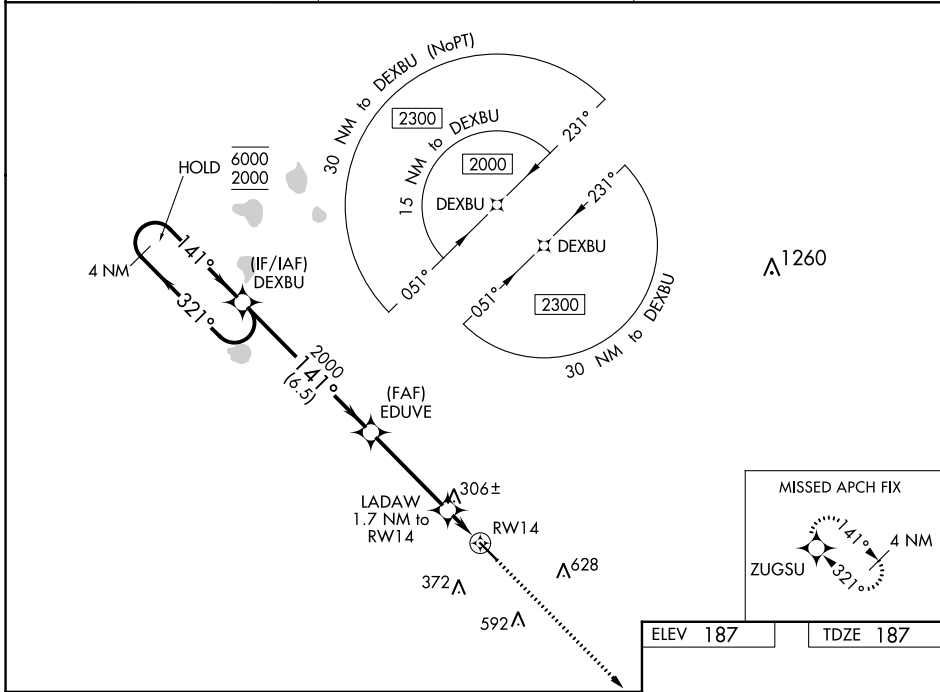

WAAS CH 69518 W14A	APP CRS 141°	Rwy Idg 4999 TDZE 187 Apt Elev 187
--	------------------------	---

RNAV (GPS) RWY 14

HOMERVILLE (HOE)

RNP APCH.	MISSED APPROACH: Climb to 2000 direct ZUGSU and hold.
<p>For uncompensated Baro-VNAV systems, LNAV/VNAV NA below -15°C or above 54°C.</p>	

AWOS-3 118.725	VALDOSTA APP CON★ 126.6 285.6	CTAF 122.9 0
--------------------------	---	------------------------

ELEV 187	TDZE 187
----------	----------

CATEGORY	A	B	C	D
LPV DA		437-1	250 (300-1)	
LNAV/VNAV DA		461-1	274 (300-1)	
LNAV MDA		560-1	373 (400-1)	
CIRCLING	680-1 493 (500-1)	740-1 553 (600-1)	940-2¼ 753 (800-2¼)	940-2½ 753 (800-2½)

SE-4, 13 JUN 2024 to 11 JUL 2024

SE-4, 13 JUN 2024 to 11 JUL 2024