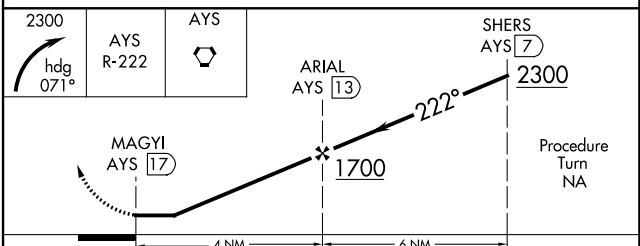

VORTAC AYS 110.2 Chan 39	APP CRS 222°	Rwy Idg TDZE Apt Elev 187	N/A N/A 187
--	------------------------	---	--------------------------

VOR/DME-A

HOMERVILLE (HOE)

⚠ When local altimeter setting not received, use Waycross altimeter setting and increase all MDA 60 feet, and Circling Cat C/D visibility ¼ mile.

MISSED APPROACH: Climbing right turn to 2300 on heading 071° and AYS VORTAC R-222 to AYS VORTAC and hold.

AWOS-3 118.725	VALDOSTA APP CON★ 126.6 285.6	CTAF 122.9
--------------------------	---	----------------------

CATEGORY	A	B	C	D
<input checked="" type="checkbox"/> CIRCLING	680-1 493 (500-1)	740-1 553 (600-1)	940-2¼ 753 (800-2¼)	940-2½ 753 (800-2½)

SE-4, 13 JUN 2024 to 11 JUL 2024

SE-4, 13 JUN 2024 to 11 JUL 2024