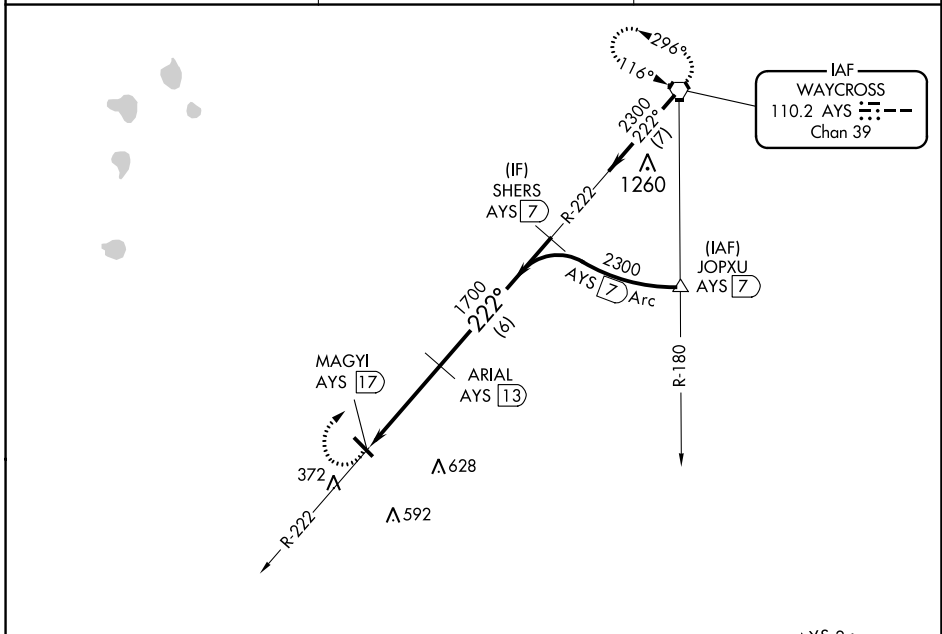

VORTAC AYS 110.2 Chan 39	APP CRS 222°	Rwy Idg TDZE Apt Elev 187	N/A N/A 187
--	------------------------	---	--------------------------

VOR/DME-A

HOMERVILLE (HOE)

⚠ When local altimeter setting not received, use Waycross altimeter setting and increase all MDA 60 feet, and Circling Cat C/D visibility ¼ mile.

MISSED APPROACH: Climbing right turn to 2300 on heading 071° and AYS VORTAC R-222 to AYS VORTAC and hold.

AWOS-3 118.725	VALDOSTA APP CON★ 126.6 285.6	CTAF 122.9
--------------------------	---	----------------------

CATEGORY	A	B	C	D
<input checked="" type="checkbox"/> CIRCLING	680-1 493 (500-1)	740-1 553 (600-1)	940-2¼ 753 (800-2¼)	940-2½ 753 (800-2½)

SE-4, 13 JUN 2024 to 11 JUL 2024

SE-4, 13 JUN 2024 to 11 JUL 2024