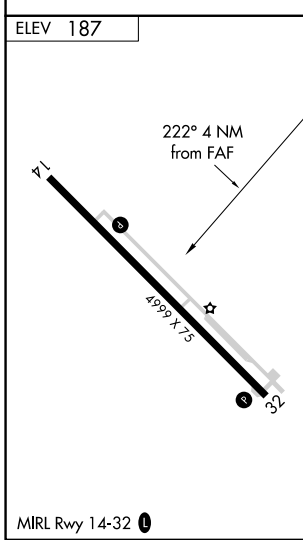

VORTAC AYS 110.2 Chan 39	APP CRS 222°	Rwy Idg TDZE Apt Elev 187	N/A N/A 187
--	------------------------	---	--------------------------

VOR/DME-A

HOMERVILLE (HOE)

⚠ When local altimeter setting not received, use Waycross altimeter setting and increase all MDA 60 feet, and Circling Cat C/D visibility ¼ mile.

MISSED APPROACH: Climbing right turn to 2300 on heading 071° and AYS VORTAC R-222 to AYS VORTAC and hold.

AWOS-3 118.725	VALDOSTA APP CON★ 126.6 285.6	CTAF 122.9
--------------------------	---	----------------------

CATEGORY	A	B	C	D
<input checked="" type="checkbox"/> CIRCLING	680-1 493 (500-1)	740-1 553 (600-1)	940-2¼ 753 (800-2¼)	940-2½ 753 (800-2½)

SE-4, 13 JUN 2024 to 11 JUL 2024

SE-4, 13 JUN 2024 to 11 JUL 2024