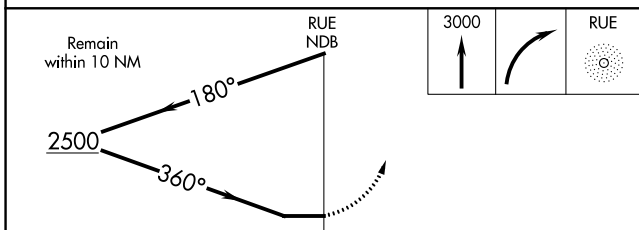

NDB RUE 379	APP CRS 360°	Rwy Idg TDZE Apt Elev	N/A N/A 409

NDB-A

RUSSELLVILLE RGNL (RUE)

▲ NA

MISSED APPROACH: Climb to 3000 then right turn direct RUE NDB and hold.

ASOS 132.475	MEMPHIS CENTER 128.475 377.15	UNICOM 122.7 (CTAF) U

CATEGORY	A	B	C	D
CIRCLING	1 240-1¼	831 (900-1¼)	1 340-2¾ 931 (1000-2¾)	1400-3 991 (1000-3)