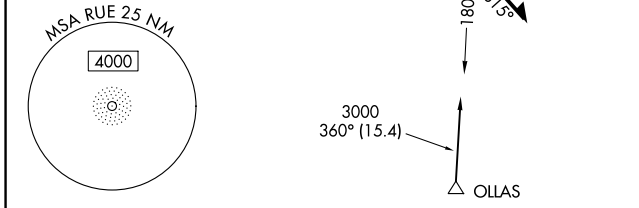

NDB RUE 379	APP CRS 360°	Rwy Idg TDZE Apt Elev	N/A N/A 409
-----------------------	------------------------	-----------------------------	--

NDB-A

RUSSELLVILLE RGNL (RUE)

▲ NA

MISSED APPROACH: Climb to 3000 then right turn direct RUE NDB and hold.

ASOS 132.475	MEMPHIS CENTER 128.475 377.15	UNICOM 122.7 (CTAF) U
------------------------	---	--

CATEGORY	A	B	C	D
CIRCLING	1 240-1¼	831 (900-1¼)	1 340-2¾ 931 (1000-2¾)	1400-3 991 (1000-3)

SC-1, 13 JUN 2024 to 11 JUL 2024