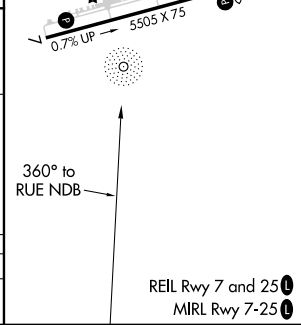

NDB RUE 379	APP CRS 360°	Rwy Idg TDZE Apt Elev	N/A N/A 409
-----------------------	------------------------	-----------------------------	--

NDB-A

RUSSELLVILLE RGNL (RUE)

▲ NA

MISSED APPROACH: Climb to 3000 then right turn direct RUE NDB and hold.

ASOS 132.475	MEMPHIS CENTER 128.475 377.15	UNICOM 122.7 (CTAF) U
------------------------	---	--

CATEGORY	A	B	C	D
CIRCLING	1 240-1¼	831 (900-1¼)	1 340-2¾ 931 (1000-2¾)	1400-3 991 (1000-3)

SC-1, 13 JUN 2024 to 11 JUL 2024