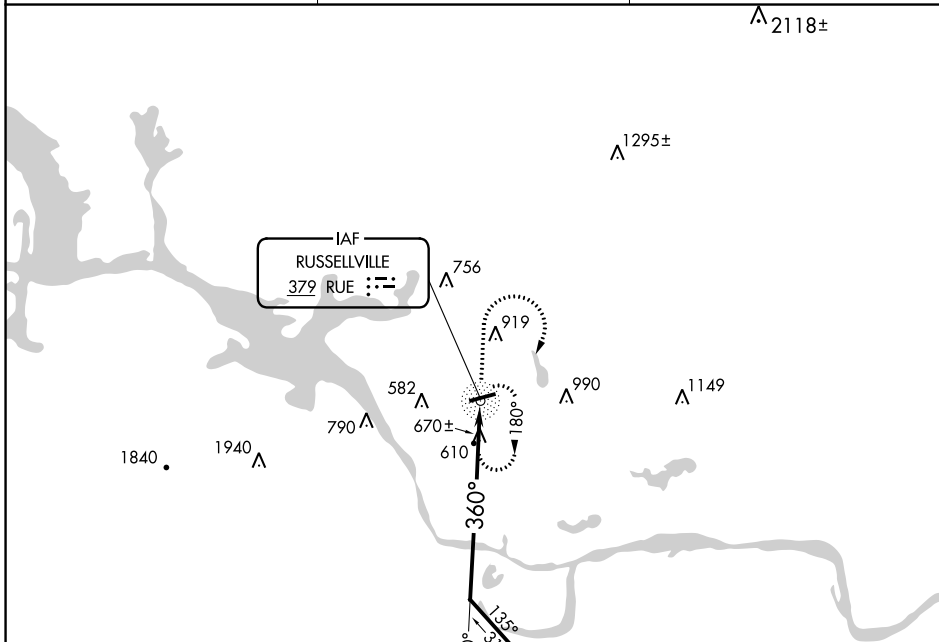

NDB RUE 379	APP CRS 360°	Rwy Idg TDZE Apt Elev	N/A N/A 409
-----------------------	------------------------	-----------------------------	--

NDB-A

RUSSELLVILLE RGNL (RUE)

▲ NA

MISSED APPROACH: Climb to 3000 then right turn direct RUE NDB and hold.

ASOS 132.475	MEMPHIS CENTER 128.475 377.15	UNICOM 122.7 (CTAF) U
------------------------	---	--

CATEGORY	A	B	C	D
CIRCLING	1 240-1¼	831 (900-1¼)	1 340-2¾ 931 (1000-2¾)	1400-3 991 (1000-3)

SC-1, 13 JUN 2024 to 11 JUL 2024

SC-1, 13 JUN 2024 to 11 JUL 2024