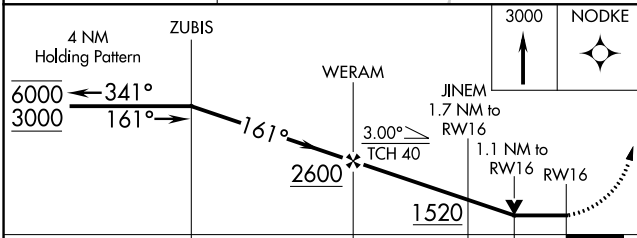

APP CRS 161°	Rwy Idg TDZE Apt Elev	4001 945 945

RNAV (GPS) RWY 16

CAMBRIDGE MUNI (CBG)

RNP APCH.	MISSED APPROACH: Climb to 3000 direct NODKE and hold.
	Rwy 16 helicopter visibility reduction below 3/4 SM NA.

AWOS-3 121.125	MINNEAPOLIS CENTER 121.05 235.775	UNICOM 122.8 (CTAF)

CATEGORY	A	B	C	D
LNAV MDA	1320-1	375 (400-1)		NA