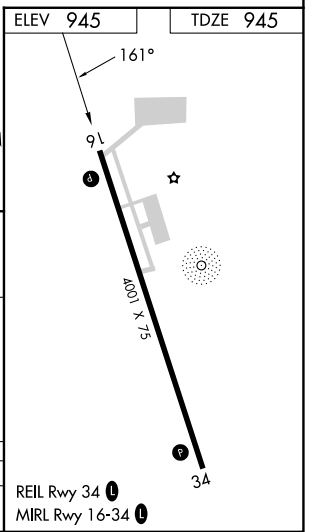

NC-1, 13 JUN 2024 to 11 JUL 2024

NC-1, 13 JUN 2024 to 11 JUL 2024