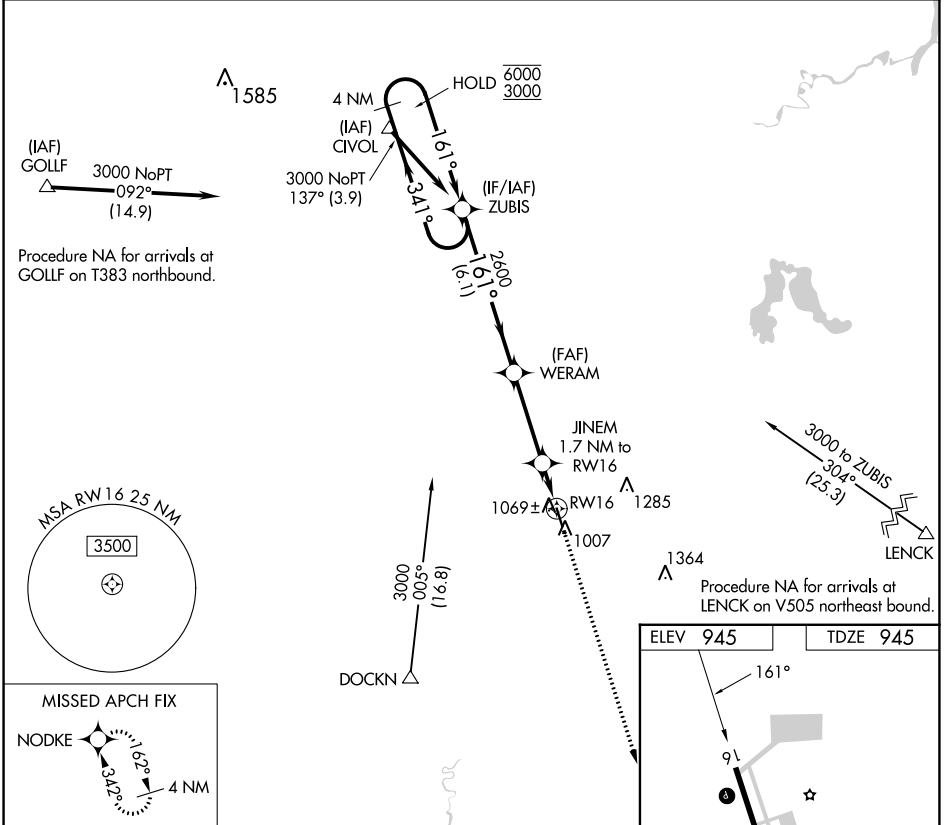

APP CRS 161°	Rwy Idg TDZE Apt Elev	4001 945 945
------------------------	-----------------------------	---

RNAV (GPS) RWY 16

CAMBRIDGE MUNI (CBG)

RNP APCH.	MISSED APPROACH: Climb to 3000 direct NODKE and hold.
	Rwy 16 helicopter visibility reduction below 3/4 SM NA.

AWOS-3 121.125	MINNEAPOLIS CENTER 121.05 235.775	UNICOM 122.8 (CTAF)
--------------------------	---	-------------------------------

CATEGORY	A	B	C	D
LNAV MDA	1320-1	375 (400-1)		NA

NC-1, 13 JUN 2024 to 11 JUL 2024

NC-1, 13 JUN 2024 to 11 JUL 2024