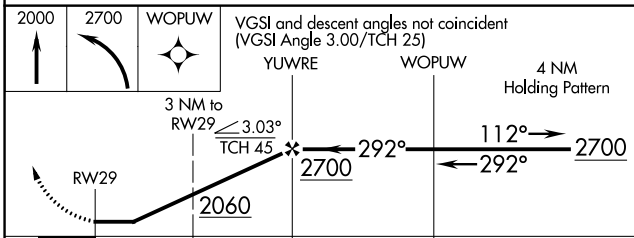

APP CRS 292°	Rwy Idg 3498
	TDZE 1076
	Apt Elev 1076

RNAV (GPS) RWY 29

OLIVIA RGNL (OVL)

RNP APCH - GPS. ▼ ▲ NA	MISSED APPROACH: Climb to 2000 then climbing left turn to 2700 direct WOPUW WP and hold.
------------------------------	--

CATEGORY	A	B	C	D
LNAV MDA	1580-1 504 (600-1)		1580-1½ 504 (600-1½)	
CIRCLING	1620-1 544 (600-1)		1720-1¾ 644 (700-1¾)	1720-2 644 (700-2)