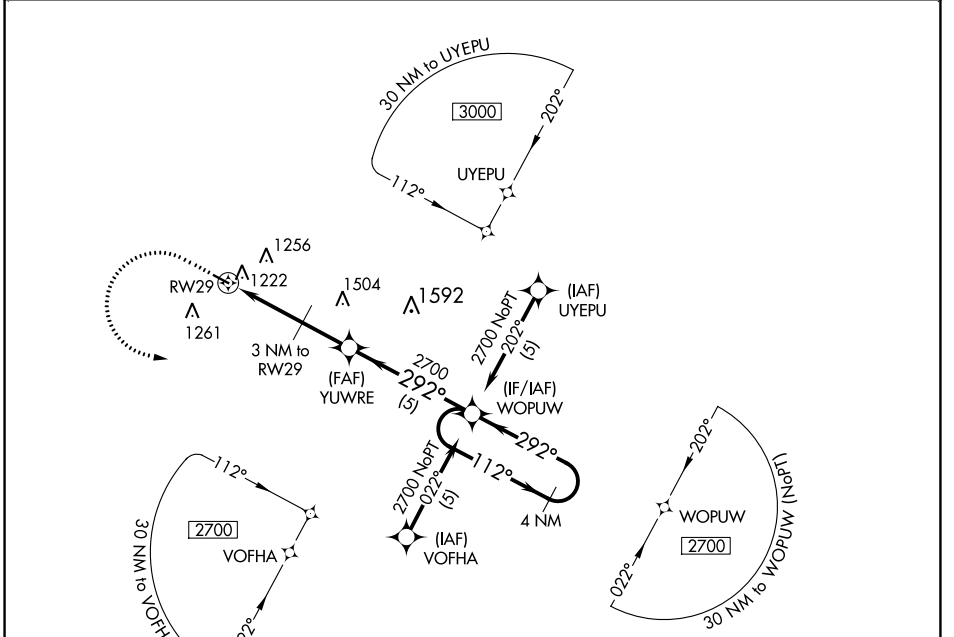

APP CRS 292°	Rwy Idg 3498
	TDZE 1076
	Apt Elev 1076

RNAV (GPS) RWY 29

OLIVIA RGNL (OVL)

RNP APCH - GPS. ▼ ▲ NA	MISSED APPROACH: Climb to 2000 then climbing left turn to 2700 direct WOPUW WP and hold.
------------------------------	--

AWOS-3 119.275	MINNEAPOLIS CENTER 127.1 290.2	UNICOM 122.8 (CTAF) 0
--------------------------	--	---------------------------------

NC-1, 13 JUN 2024 to 11 JUL 2024

NC-1, 13 JUN 2024 to 11 JUL 2024

ELEV 1076	TDZE 1076
-----------	-----------

CATEGORY	A	B	C	D
LNAV MDA	1580-1 504 (600-1)		1580-1½ 504 (600-1½)	
CIRCLING	1620-1 544 (600-1)		1720-1¾ 644 (700-1¾)	1720-2 644 (700-2)