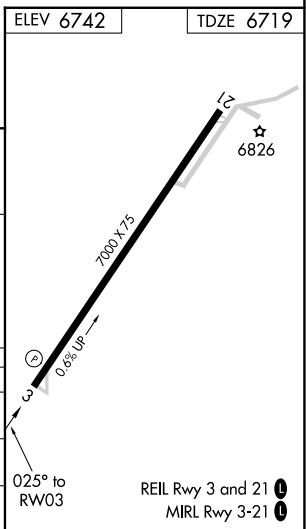

WAAS CH 56424 W03A	APP CRS 025°	Rwy Idg 7000 TDZE 6719 Apt Elev 6742
--	------------------------	---

RNAV (GPS) RWY 3

WINDOW ROCK (RQE)

RNP APCH-GPS.	MISSED APPROACH: Climbing left turn to 9600 direct FORAN and hold.
<p>▼ Circling Rwy 21 NA at night.</p> <p>▲ Rwy 3 helicopter visibility reduction below 3/4 SM NA.</p>	

ASOS 118.325	ALBUQUERQUE CENTER 124.325 288.25	UNICOM 122.8 (CTAF) 0
------------------------	---	---------------------------------

SW-4, 13 JUN 2024 to 11 JUL 2024

SW-4, 13 JUN 2024 to 11 JUL 2024

CATEGORY	A	B	C	D
LP MDA	7240-1	521 (600-1)	7240-1½ 521 (600-1½)	NA
LNAV MDA	7360-1	641 (700-1)	7360-1⅞ 641 (700-1⅞)	NA
CIRCLING	7740-1¼ 998 (1000-1¼)	7740-1½ 998 (1000-1½)	7780-3 1038 (1100-3)	NA