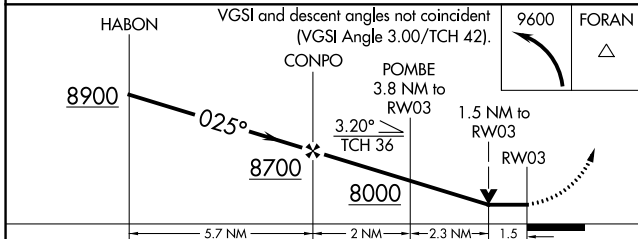

WAAS CH 56424 W03A	APP CRS 025°	Rwy Idg 7000 TDZE 6719 Apt Elev 6742
--	------------------------	---

RNAV (GPS) RWY 3

WINDOW ROCK (RQE)

RNP APCH-GPS.	MISSED APPROACH: Climbing left turn to 9600 direct FORAN and hold.
<p>▼ Circling Rwy 21 NA at night.</p> <p>▲ Rwy 3 helicopter visibility reduction below 3/4 SM NA.</p>	

ASOS 118.325	ALBUQUERQUE CENTER 124.325 288.25	UNICOM 122.8 (CTAF) 0
------------------------	---	---------------------------------

SW-4, 13 JUN 2024 to 11 JUL 2024

SW-4, 13 JUN 2024 to 11 JUL 2024

CATEGORY	A	B	C	D
LP MDA	7240-1	521 (600-1)	7240-1½ 521 (600-1½)	NA
LNAV MDA	7360-1	641 (700-1)	7360-1⅞ 641 (700-1⅞)	NA
CIRCLING	7740-1¼ 998 (1000-1¼)	7740-1½ 998 (1000-1½)	7780-3 1038 (1100-3)	NA