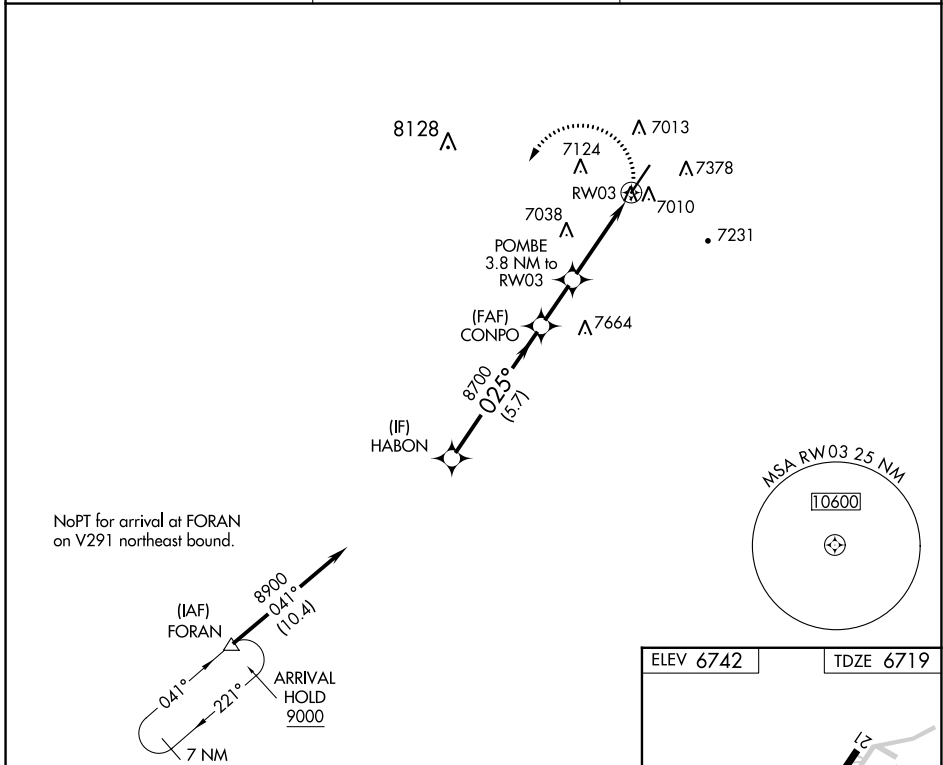

WAAS CH 56424 W03A	APP CRS 025°	Rwy Idg 7000 TDZE 6719 Apt Elev 6742
--	------------------------	---

RNAV (GPS) RWY 3

WINDOW ROCK (RQE)

RNP APCH-GPS.	MISSED APPROACH: Climbing left turn to 9600 direct FORAN and hold.
<p>▼ Circling Rwy 21 NA at night.</p> <p>▲ Rwy 3 helicopter visibility reduction below 3/4 SM NA.</p>	

ASOS 118.325	ALBUQUERQUE CENTER 124.325 288.25	UNICOM 122.8 (CTAF) 0
------------------------	---	---------------------------------

SW-4, 13 JUN 2024 to 11 JUL 2024

SW-4, 13 JUN 2024 to 11 JUL 2024

CATEGORY	A	B	C	D
LP MDA	7240-1	521 (600-1)	7240-1½ 521 (600-1½)	NA
LNAV MDA	7360-1	641 (700-1)	7360-1⅞ 641 (700-1⅞)	NA
CIRCLING	7740-1¼ 998 (1000-1¼)	7740-1½ 998 (1000-1½)	7780-3 1038 (1100-3)	NA