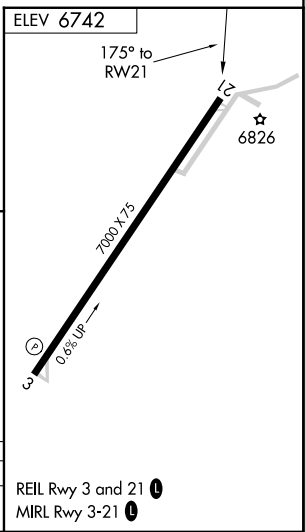

APP CRS 175°	Rwy Idg TDZE Apt Elev	N/A N/A 6742
------------------------	-----------------------------	---

RNAV (GPS)-B

WINDOW ROCK (R,Q,E)

RNP APCH.	MISSED APPROACH: Climbing right turn to 9600 direct FORAN and hold.
Circling Rwy 21 NA at night.	

ASOS 118.325	ALBUQUERQUE CENTER 124.325 288.25	UNICOM 122.8 (CTAF) 0
------------------------	---	---------------------------------

CATEGORY	A	B	C	D
CIRCLING	7740-1¼ 998 (1000-1¼)	7740-1½ 998 (1000-1½)	7780-3 1038 (1100-3)	8080-3 1338 (1400-3)