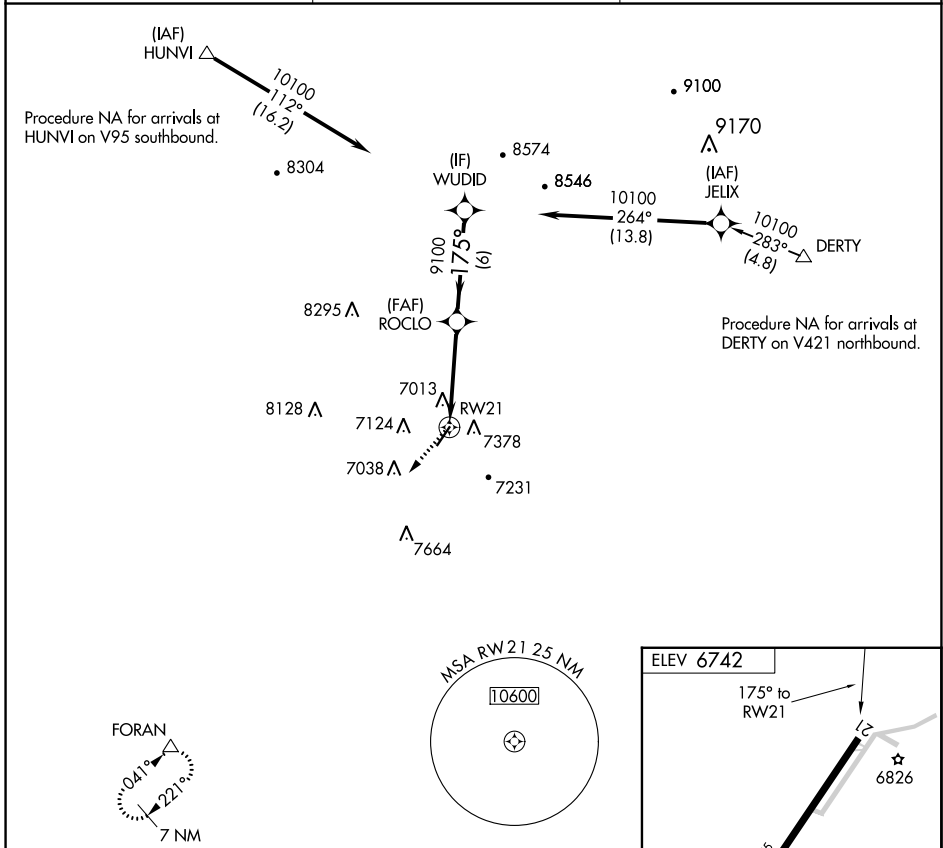

APP CRS 175°	Rwy Idg TDZE Apt Elev	N/A N/A 6742
------------------------	-----------------------------	---

RNAV (GPS)-B

WINDOW ROCK (R,Q,E)

RNP APCH.	MISSED APPROACH: Climbing right turn to 9600 direct FORAN and hold.
Circling Rwy 21 NA at night.	

ASOS 118.325	ALBUQUERQUE CENTER 124.325 288.25	UNICOM 122.8 (CTAF) 0
------------------------	---	---------------------------------

CATEGORY	A	B	C	D
CIRCLING	7740-1¼ 998 (1000-1¼)	7740-1½ 998 (1000-1½)	7780-3 1038 (1100-3)	8080-3 1338 (1400-3)

REIL Rwy 3 and 21 **0**
MIRL Rwy 3-21 **0**

SW-4, 13 JUN 2024 to 11 JUL 2024

SW-4, 13 JUN 2024 to 11 JUL 2024