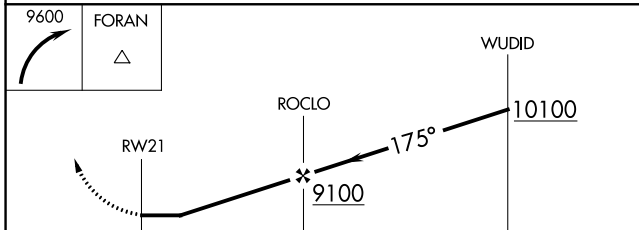

APP CRS 175°	Rwy Idg TDZE Apt Elev	N/A N/A 6742
------------------------	-----------------------------	---

RNAV (GPS)-B

WINDOW ROCK (R,Q,E)

RNP APCH.	MISSED APPROACH: Climbing right turn to 9600 direct FORAN and hold.
Circling Rwy 21 NA at night.	

ASOS 118.325	ALBUQUERQUE CENTER 124.325 288.25	UNICOM 122.8 (CTAF) 0
------------------------	---	---------------------------------

CATEGORY	A	B	C	D
CIRCLING	7740-1¼ 998 (1000-1¼)	7740-1½ 998 (1000-1½)	7780-3 1038 (1100-3)	8080-3 1338 (1400-3)