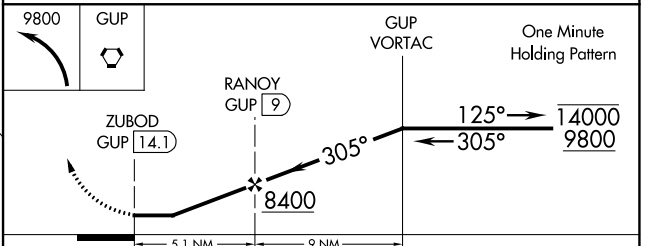

VORTAC GUP <b>115.1</b> Chan <b>98</b>	APP CRS <b>305°</b>	Rwy ldg TDZE Apt Elev <b>6742</b>	<b>N/A</b> <b>N/A</b> <b>6742</b>
--	------------------------	---	---

# VOR-A

WINDOW ROCK (RQE)

DME required.	MISSED APPROACH: Climbing left turn to 9800 direct GUP VORTAC and hold.
Circling Rwy 21 NA at night.	

ASOS <b>118.325</b>	ALBUQUERQUE CENTER <b>124.325 288.25</b>	UNICOM <b>122.8 (CTAF) 0</b>
------------------------	---	---------------------------------

CATEGORY	A	B	C	D
CIRCLING	7740-1¼ 998 (1000-1¼)	7740-1½ 998 (1000-1½)	7780-3 1038 (1100-3)	8080-3 1338 (1400-3)

SW-4, 13 JUN 2024 to 11 JUL 2024

SW-4, 13 JUN 2024 to 11 JUL 2024