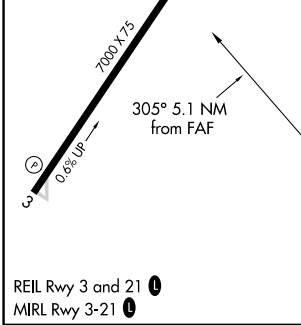

VORTAC GUP <b>115.1</b> Chan <b>98</b>	APP CRS <b>305°</b>	Rwy ldg TDZE Apt Elev <b>6742</b>	<b>N/A</b> <b>N/A</b> <b>6742</b>
--	------------------------	---	---

# VOR-A

WINDOW ROCK (RQE)

DME required.	MISSED APPROACH: Climbing left turn to 9800 direct GUP VORTAC and hold.
Circling Rwy 21 NA at night.	

ASOS <b>118.325</b>	ALBUQUERQUE CENTER <b>124.325 288.25</b>	UNICOM <b>122.8 (CTAF) 0</b>
------------------------	---	---------------------------------

CATEGORY	A	B	C	D
CIRCLING	7740-1¼ 998 (1000-1¼)	7740-1½ 998 (1000-1½)	7780-3 1038 (1100-3)	8080-3 1338 (1400-3)

SW-4, 13 JUN 2024 to 11 JUL 2024

SW-4, 13 JUN 2024 to 11 JUL 2024