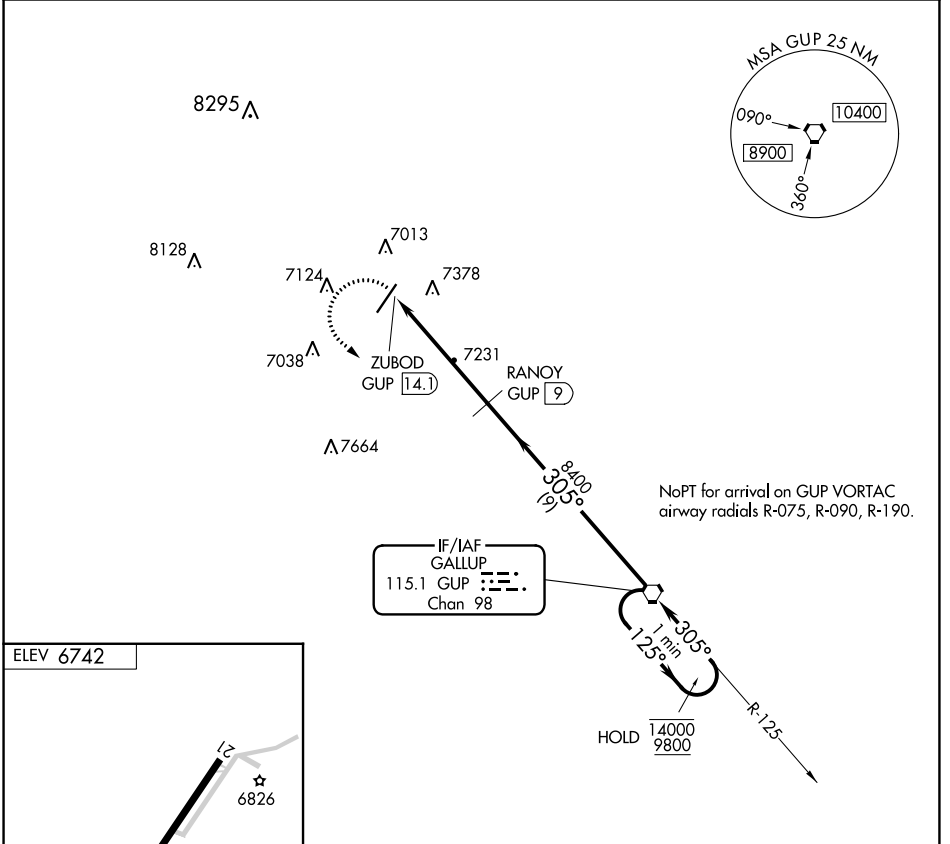

VORTAC GUP <b>115.1</b> Chan <b>98</b>	APP CRS <b>305°</b>	Rwy ldg TDZE Apt Elev <b>6742</b>	<b>N/A</b> <b>N/A</b> <b>6742</b>
--	------------------------	---	---

# VOR-A

WINDOW ROCK (RQE)

DME required.	MISSED APPROACH: Climbing left turn to 9800 direct GUP VORTAC and hold.
Circling Rwy 21 NA at night.	

ASOS <b>118.325</b>	ALBUQUERQUE CENTER <b>124.325 288.25</b>	UNICOM <b>122.8 (CTAF) 0</b>
------------------------	---	---------------------------------

CATEGORY	A	B	C	D
CIRCLING	7740-1¼ 998 (1000-1¼)	7740-1½ 998 (1000-1½)	7780-3 1038 (1100-3)	8080-3 1338 (1400-3)

SW-4, 13 JUN 2024 to 11 JUL 2024

SW-4, 13 JUN 2024 to 11 JUL 2024