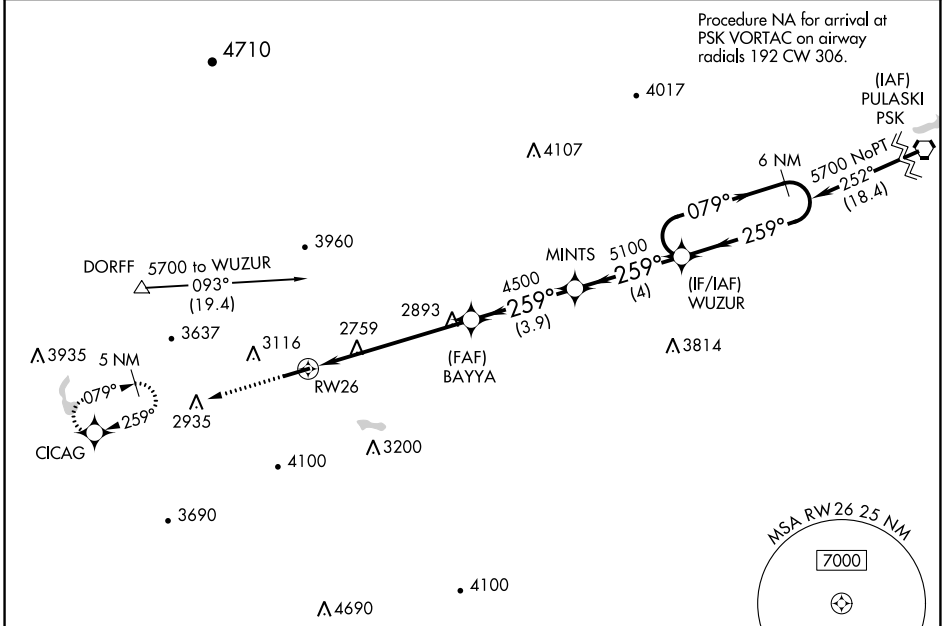

WAAS CH 72802 W26A	APP CRS 259°	Rwy Idg TDZE Apt Elev 5252 2519 2558
--	------------------------	--

RNAV (GPS) RWY 26

MOUNTAIN EMPIRE (MKJ)

⚠ For uncompensated Baro-VNAV systems, LNAV/VNAV NA below -20°C (-4°F) or above 54°C (130°F). Circling NA north of Rwy 8-26. Rwy 26 helicopter visibility reduction below 3/4 SM NA. DME/DME RNP-0.3 NA.

MISSED APPROACH: Climb to 6200 direct CICAG and hold, continue climb-in-hold to 6200.

AWOS-3 123.875	ATLANTA CENTER 127.85 269.3	UNICOM 122.7 (CTAF) 0
--------------------------	---------------------------------------	---------------------------------

NE-3, 13 JUN 2024 to 11 JUL 2024

NE-3, 13 JUN 2024 to 11 JUL 2024

ELEV 2558	TDZE 2519
-----------	-----------

CATEGORY	A	B	C	D
LPV DA	3096-2		577 (600-2)	NA
LNAV/VNAV DA	3159-2½		640 (700-2½)	NA
LNAV MDA	3140-1	621 (600-1)	3140-1¾ 621 (600-1¾)	NA
C CIRCLING	3260-1	702 (800-1)	4440-3 1882 (1900-3)	NA

REIL Rwys 8 and 26
MIRL Rwy 8-26 **0**