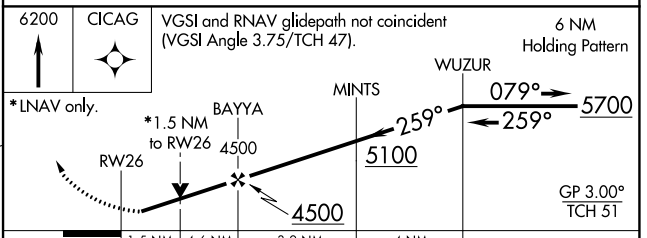

MISSED APPROACH: Climb to 6200 direct CICAG and hold, continue climb-in-hold to 6200.

AWOS-3 123.875	ATLANTA CENTER 127.85 269.3	UNICOM 122.7 (CTAF) 0
--------------------------	---------------------------------------	---------------------------------

NE-3, 13 JUN 2024 to 11 JUL 2024

NE-3, 13 JUN 2024 to 11 JUL 2024

ELEV 2558	TDZE 2519
-----------	-----------

CATEGORY	A	B	C	D
LPV DA	3096-2		577 (600-2)	NA
LNAV/VNAV DA	3159-2½		640 (700-2½)	NA
LNAV MDA	3140-1	621 (600-1)	3140-1¾ 621 (600-1¾)	NA
C CIRCLING	3260-1	702 (800-1)	4440-3 1882 (1900-3)	NA