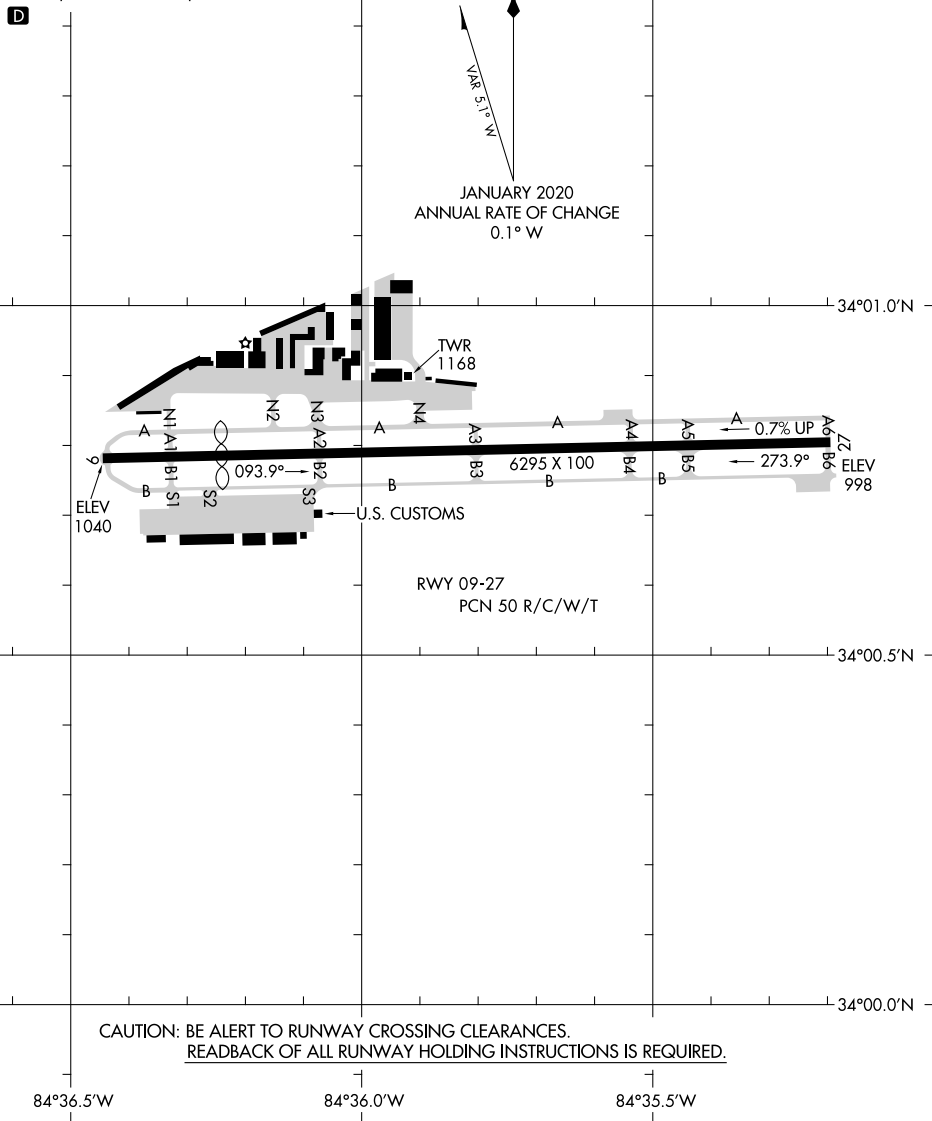

22307

AIRPORT DIAGRAM

COBB COUNTY INTL/MCCOLLUM FLD (RYY)

AL-6424 (FAA)

ATLANTA, GEORGIA

ATIS
128.125
MCCOLLUM TOWER ★
125.9
GND CON
119.0
CLNC DEL
119.0
121.0 (When twr closed)
268.7 (When twr closed)

FIELD
ELEV
1040

SE-4, 13 JUN 2024 to 11 JUL 2024

SE-4, 13 JUN 2024 to 11 JUL 2024

CAUTION: BE ALERT TO RUNWAY CROSSING CLEARANCES.
READBACK OF ALL RUNWAY HOLDING INSTRUCTIONS IS REQUIRED.

AIRPORT DIAGRAM

22307

COBB COUNTY INTL/MCCOLLUM FLD (RYY)