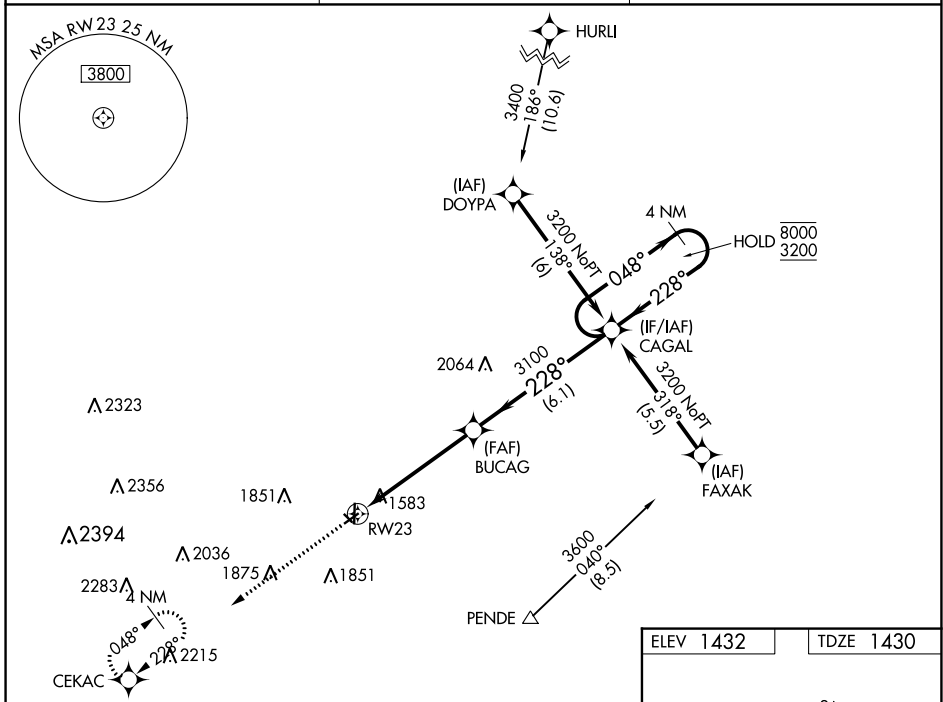

WAAS CH 82523 W23A	APP CRS 228°	Rwy Idg 3406 TDZE 1430 Apt Elev 1432
--	------------------------	---

RNAV (GPS) RWY 23

WAYNE MUNI/STAN MORRIS FLD (L.C.G)

RNP APCH.	MISSED APPROACH: Climb to 3400 direct CEKAC and hold.
-----------	---

AWOS-3 120.125	SIoux CITY APP CON * 124.6 307.0	UNICOM 122.8 (CTAF) 1
--------------------------	--	---------------------------------

CATEGORY	A	B	C	D
LPV DA	1866-1½	436 (500-1½)		NA
LNAV/VNAV DA	1869-1½	439 (500-1½)		NA
LNAV MDA	1940-1	510 (600-1)		NA
CIRCLING	2000-1	568 (600-1)		NA

NC-2, 13 JUN 2024 to 11 JUL 2024

NC-2, 13 JUN 2024 to 11 JUL 2024