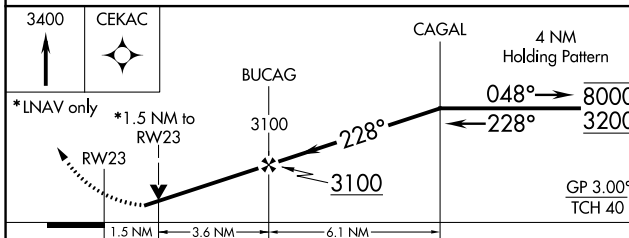

WAAS CH 82523 W23A	APP CRS 228°	Rwy Idg 3406 TDZE 1430 Apt Elev 1432
--	------------------------	---

RNAV (GPS) RWY 23

WAYNE MUNI/STAN MORRIS FLD (L.C.G)

RNP APCH.	MISSED APPROACH: Climb to 3400 direct CEKAC and hold.
-----------	---

AWOS-3 120.125	SIoux CITY APP CON * 124.6 307.0	UNICOM 122.8 (CTAF) 1
--------------------------	--	---------------------------------

CATEGORY	A	B	C	D
LPV DA	1866-1½	436 (500-1½)		NA
LNAV/VNAV DA	1869-1½	439 (500-1½)		NA
LNAV MDA	1940-1	510 (600-1)		NA
CIRCLING	2000-1	568 (600-1)		NA