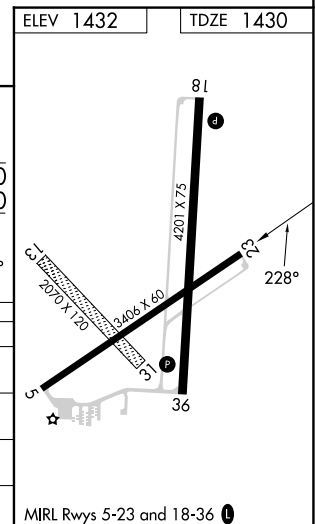

WAAS CH 82523 W23A	APP CRS 228°	Rwy Idg 3406 TDZE 1430 Apt Elev 1432

RNAV (GPS) RWY 23

WAYNE MUNI/STAN MORRIS FLD (L.C.G)

RNP APCH.	MISSED APPROACH: Climb to 3400 direct CEKAC and hold.

AWOS-3 120.125	SIoux CITY APP CON * 124.6 307.0	UNICOM 122.8 (CTAF) 1

CATEGORY	A	B	C	D
LPV DA	1866-1½	436 (500-1½)		NA
LNAV/VNAV DA	1869-1½	439 (500-1½)		NA
LNAV MDA	1940-1	510 (600-1)		NA
CIRCLING	2000-1	568 (600-1)		NA

NC-2, 13 JUN 2024 to 11 JUL 2024

NC-2, 13 JUN 2024 to 11 JUL 2024