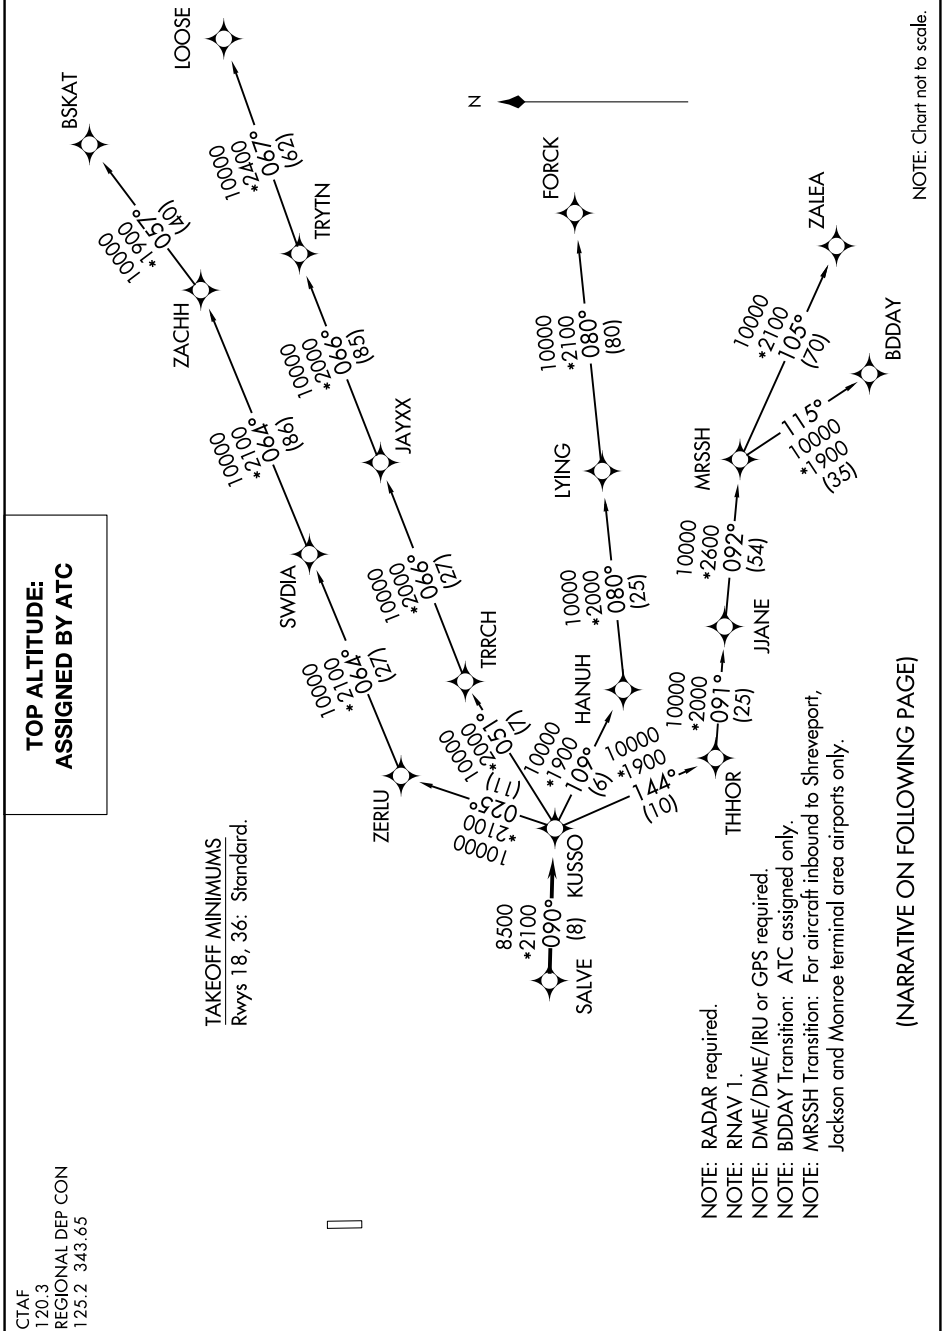

KUSSO ONE DEPARTURE (RNAV)

SC-2, 13 JUN 2024 to 11 JUL 2024

**TOP ALTITUDE:
ASSIGNED BY ATC**

CTAF
120.3
REGIONAL DEP CON
125.2 343.65

TAKEOFF MINIMUMS
Rwys 18, 36: Standard.

NOTE: Chart not to scale.

(NARRATIVE ON FOLLOWING PAGE)

SC-2, 13 JUN 2024 to 11 JUL 2024

- NOTE: RADAR required.
- NOTE: RNAV 1.
- NOTE: DME/DME/IRU or GPS required.
- NOTE: BDDAY Transition: ATC assigned only.
- NOTE: MRSSH Transition: For aircraft inbound to Shreveport, Jackson and Monroe terminal area airports only.