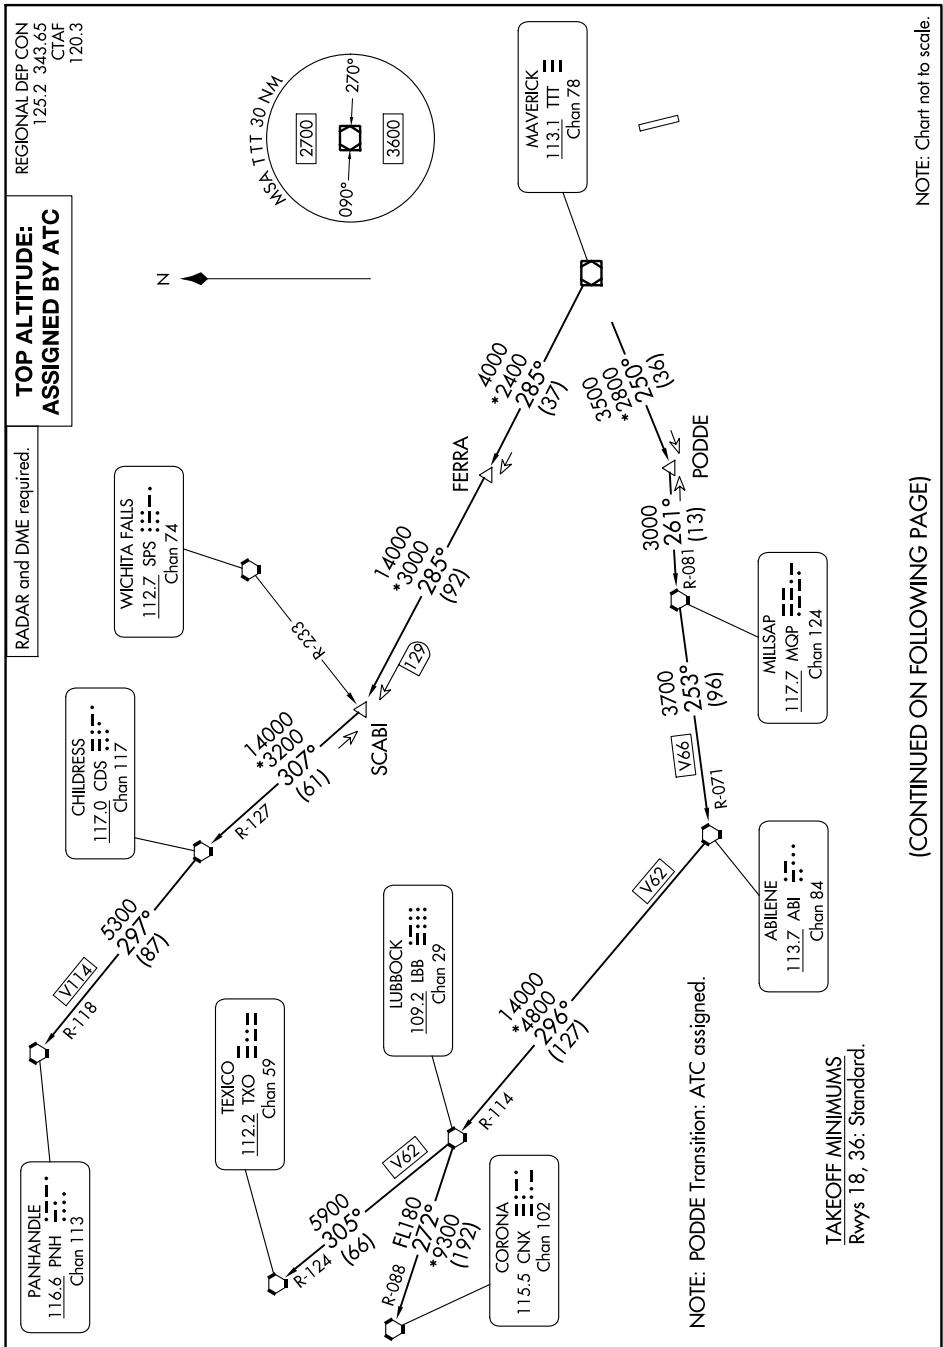

WORTH ONE DEPARTURE

SC-2, 13 JUN 2024 to 11 JUL 2024

**TOP ALTITUDE:
ASSIGNED BY ATC**

RADAR and DME required.

REGIONAL DEP CON
125.2 343.65
CTAF
120.3

NOTE: PODDE Transition: ATC assigned.

TAKEOFF MINIMUMS
Rwys 18, 36: Standard.

(CONTINUED ON FOLLOWING PAGE)

NOTE: Chart not to scale.

SC-2, 13 JUN 2024 to 11 JUL 2024

WORTH ONE DEPARTURE