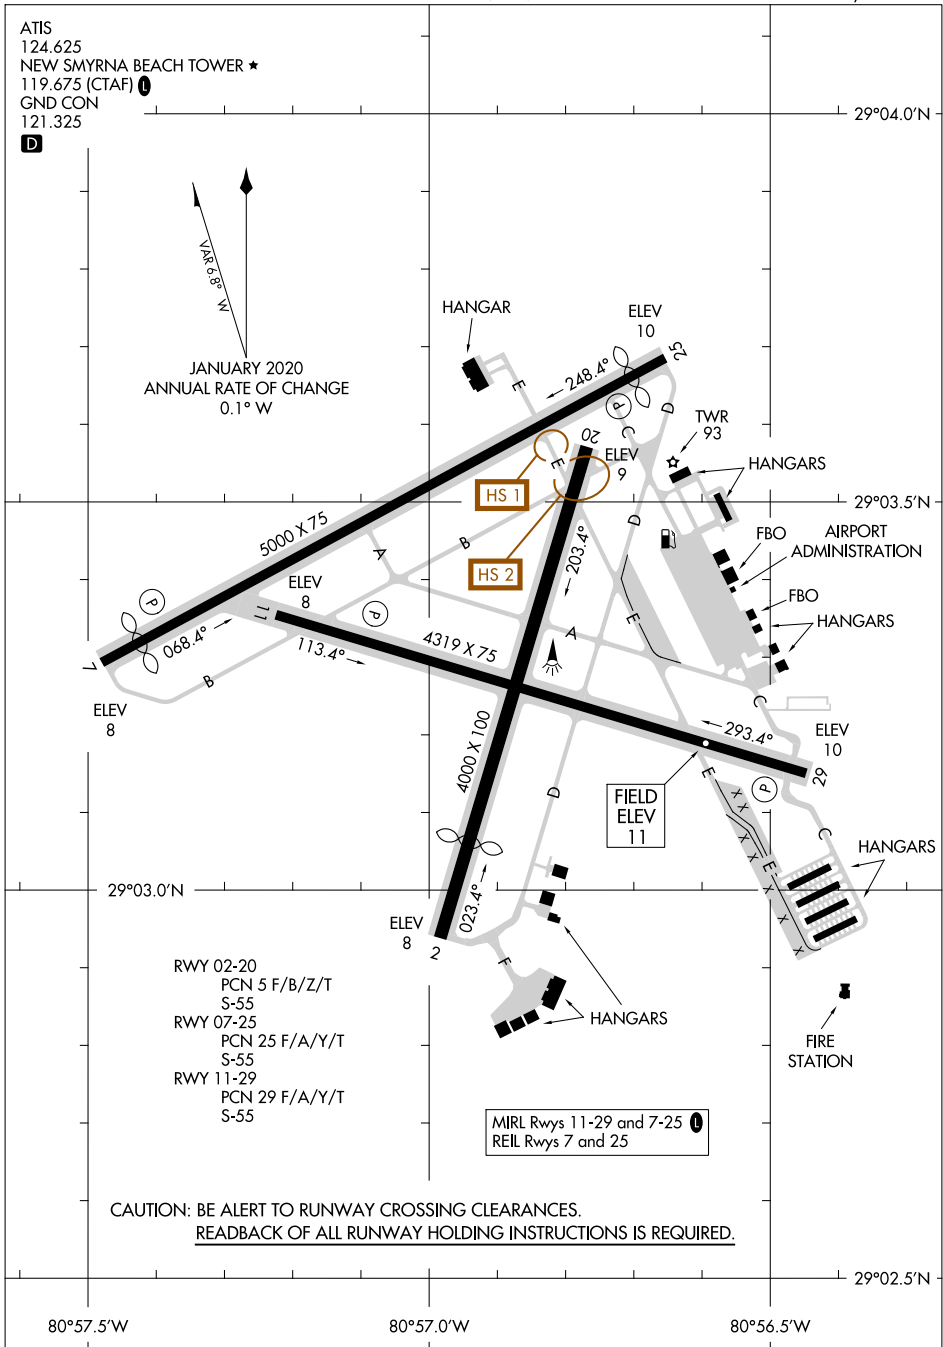

24137

AIRPORT DIAGRAM

AL-6459 (FAA)

NEW SMYRNA BEACH MUNI (EVB)
NEW SMYRNA BEACH, FLORIDA

29°04.0'N

JANUARY 2020
ANNUAL RATE OF CHANGE
0.1° W

SE-3, 13 JUN 2024 to 11 JUL 2024

SE-3, 13 JUN 2024 to 11 JUL 2024

29°03.5'N

29°03.0'N

29°02.5'N

80°57.5'W

80°57.0'W

80°56.5'W

AIRPORT DIAGRAM

24137

NEW SMYRNA BEACH, FLORIDA
NEW SMYRNA BEACH MUNI (EVB)