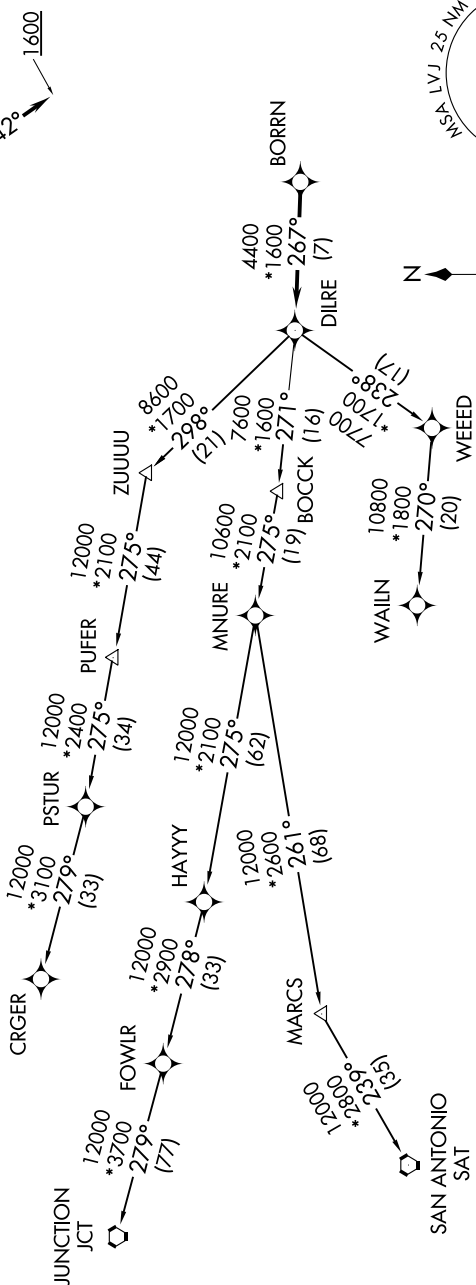

BORRN SIX DEPARTURE (RNAV)

SC-5, 13 JUN 2024 to 11 JUL 2024

ASOS
118.525
CTAF
122.725
CLNC DEL
124.0

HOUSTON DEP CON
134.45 284.0

TAKEOFF MINIMUMS

Rwys 14, 32: Standard with minimum
climb of 500'/NM to 560.

RNAV 1 - DME/DME/IRU or GPS.
RADAR required.

TOP ALTITUDE:
ASSIGNED BY ATC

NOTE: Chart not to scale.

NOTE: CRGR-TRANSITION ATC assigned only
for aircraft departing 54T, AXH, EFD, GLS,
HPY, IWS, LBX, LVJ, SGR, TME, T00, T41.

(NARRATIVE ON FOLLOWING PAGE)

BORRN SIX DEPARTURE (RNAV)

SC-5, 13 JUN 2024 to 11 JUL 2024