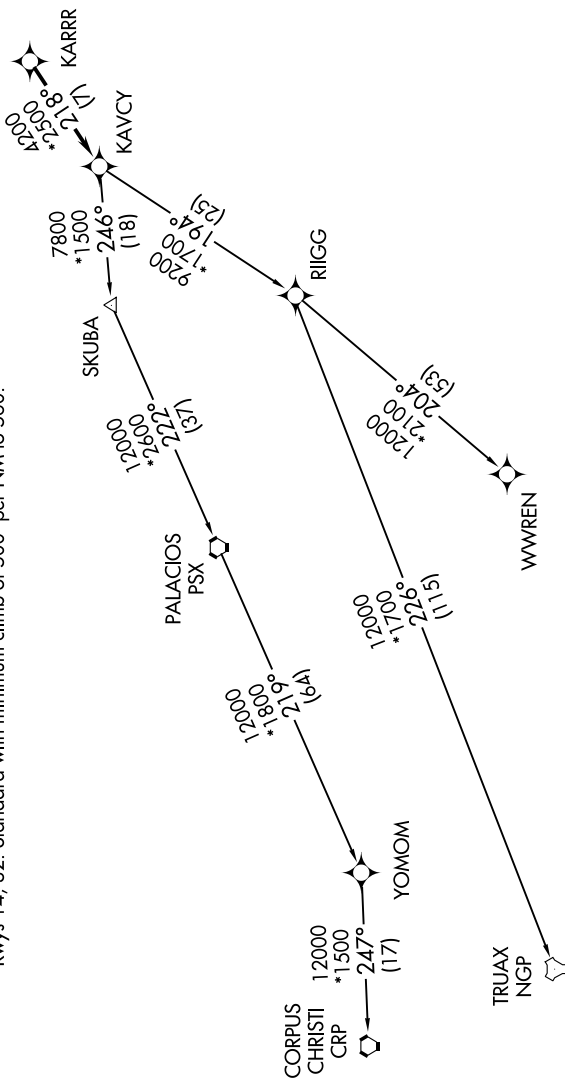

KARR SEVEN DEPARTURE (RNAV)

SC-5, 13 JUN 2024 to 11 JUL 2024

RNAV-1 DME/DME/IRU or GPS.
RADAR required.

ASOS
118.525
CTAF
122.725
CINC DEL
124.0
HOUSTON DEP CON
134.45 284.0

TAKEOFF MINIMUMS
Rwys 14, 32: Standard with minimum climb of 500' per NM to 560.

**TOP ALTITUDE:
ASSIGNED BY ATC**

(NARRATIVE ON FOLLOWING PAGE)

NOTE: Chart not to scale.

SC-5, 13 JUN 2024 to 11 JUL 2024

KARR SEVEN DEPARTURE (RNAV)