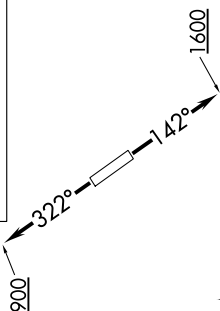

KARR SEVEN DEPARTURE (RNAV)

SC-5, 13 JUN 2024 to 11 JUL 2024

RNAV-1 DME/DME/IRU or GPS.
RADAR required.

ASOS
118.525
CTAF
122.725
CINC DEL
124.0
HOUSTON DEP CON
134.45 284.0

TAKEOFF MINIMUMS
Rwys 14, 32: Standard with minimum climb of 500' per NM to 560.

**TOP ALTITUDE:
ASSIGNED BY ATC**

(NARRATIVE ON FOLLOWING PAGE)

NOTE: Chart not to scale.

SC-5, 13 JUN 2024 to 11 JUL 2024

KARR SEVEN DEPARTURE (RNAV)