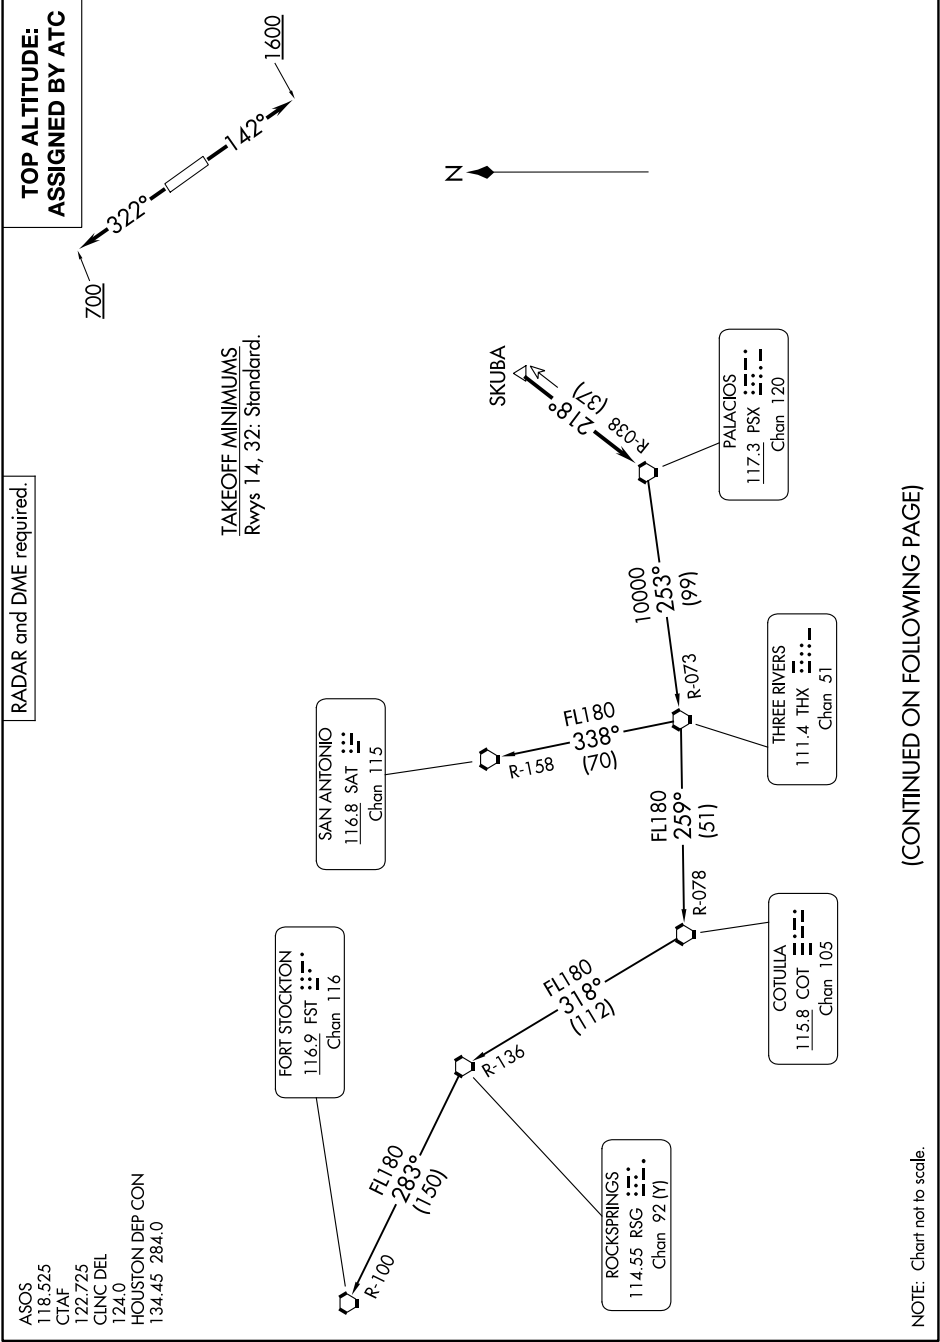

# PALACIOS THREE DEPARTURE

SC-5, 13 JUN 2024 to 11 JUL 2024

ASOS  
118.525  
CTAF  
122.725  
CINC DEL  
124.0  
HOUSTON DEP CON  
134.45 284.0

# PALACIOS THREE DEPARTURE

(CONTINUED ON FOLLOWING PAGE)

SC-5, 13 JUN 2024 to 11 JUL 2024

NOTE: Chart not to scale.