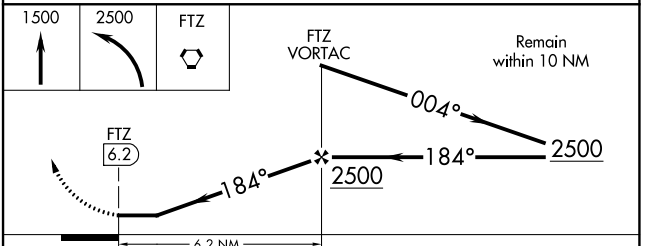

VORTAC FTZ 110.8 Chan 45	APP CRS 184°	Rwy Idg TDZE Apt Elev	N/A N/A 488

VOR-A
WASHINGTON RGNL (F^YG)

▽ When local altimeter setting not received, use Spirit of St. Louis altimeter setting and increase all MDAs 60 feet.

▲ MISSED APPROACH: Climb to 1500 then climbing left turn to 2500 direct FTZ VORTAC and hold.

AWOS-3PT 121.325	ST. LOUIS APP CON 126.5 254.3	UNICOM 122.8 (CTAF) 0

FAF to MAP 6.2 NM					
Knots	60	90	120	150	180
Min:Sec	6:12	4:08	3:06	2:29	2:04
CATEGORY	A	B	C	D	
CIRCLING	1220-1 732 (800-1)	1260-1¼ 772 (800-1¼)	1520-3 1032 (1100-3)	NA	

NC-3, 13 JUN 2024 to 11 JUL 2024

NC-3, 13 JUN 2024 to 11 JUL 2024