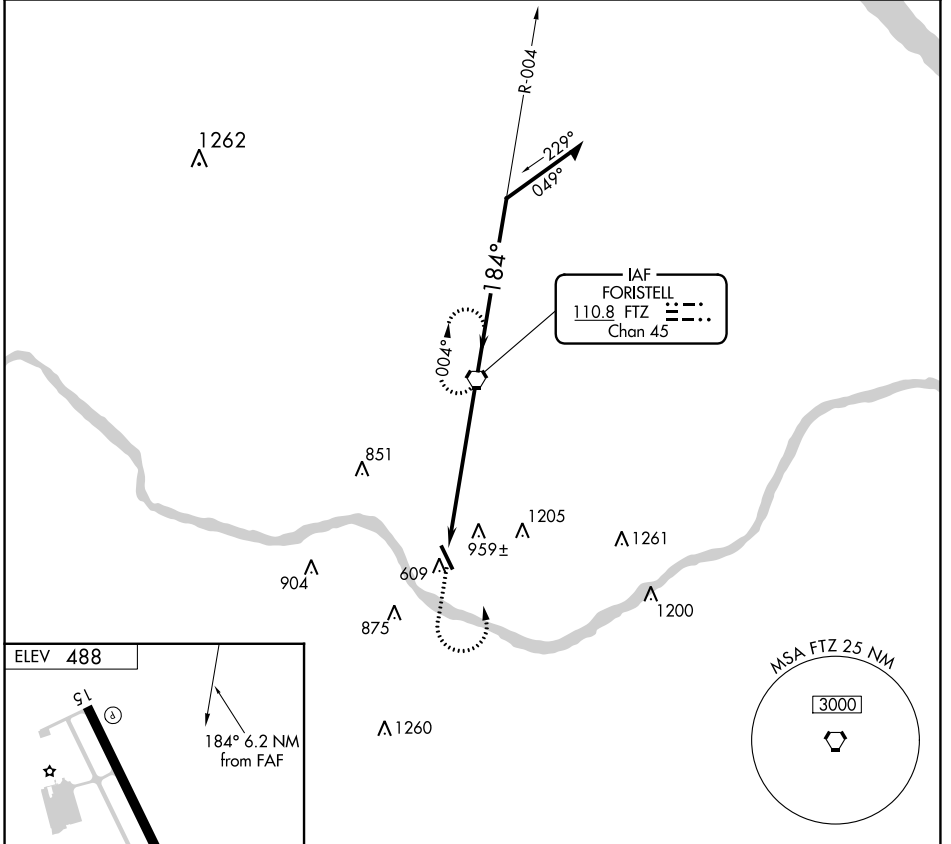

VORTAC FTZ 110.8 Chan 45	APP CRS 184°	Rwy Idg TDZE Apt Elev	N/A N/A 488
----------------------------------------------	------------------------	-----------------------------	----------------------------------------

VOR-A
WASHINGTON RGNL (F^YG)

▽ When local altimeter setting not received, use Spirit of St. Louis altimeter setting and increase all MDAs 60 feet.

▲ MISSED APPROACH: Climb to 1500 then climbing left turn to 2500 direct FTZ VORTAC and hold.

AWOS-3PT 121.325	ST. LOUIS APP CON 126.5 254.3	UNICOM 122.8 (CTAF) 0
----------------------------	-----------------------------------------	---------------------------------

FAF to MAP 6.2 NM					
Knots	60	90	120	150	180
Min:Sec	6:12	4:08	3:06	2:29	2:04
CATEGORY	A	B	C	D	
CIRCLING	1220-1 732 (800-1)	1260-1¼ 772 (800-1¼)	1520-3 1032 (1100-3)	NA	

NC-3, 13 JUN 2024 to 11 JUL 2024

NC-3, 13 JUN 2024 to 11 JUL 2024