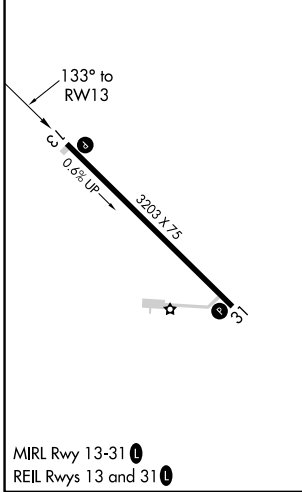

CATEGORY	A	B	C	D
LPV DA	1236-1	347 (400-1)		NA
LNAV/VNAV DA	1236-1	347 (400-1)		NA
LNAV MDA	1360-1	471 (500-1)		NA
☒ CIRCLING	1480-1	589 (600-1)		NA

NC-3, 13 JUN 2024 to 11 JUL 2024

NC-3, 13 JUN 2024 to 11 JUL 2024