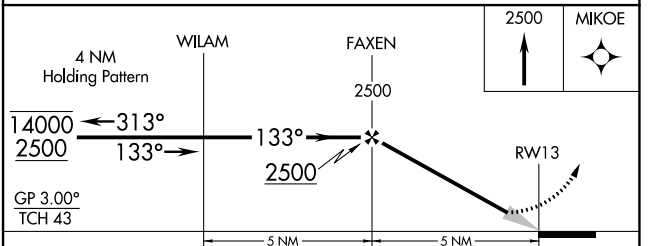

CATEGORY	A	B	C	D
LPV DA	1236-1	347 (400-1)		NA
LNAV/VNAV DA	1236-1	347 (400-1)		NA
LNAV MDA	1360-1	471 (500-1)		NA
☒ CIRCLING	1480-1	589 (600-1)		NA

NC-3, 13 JUN 2024 to 11 JUL 2024

NC-3, 13 JUN 2024 to 11 JUL 2024