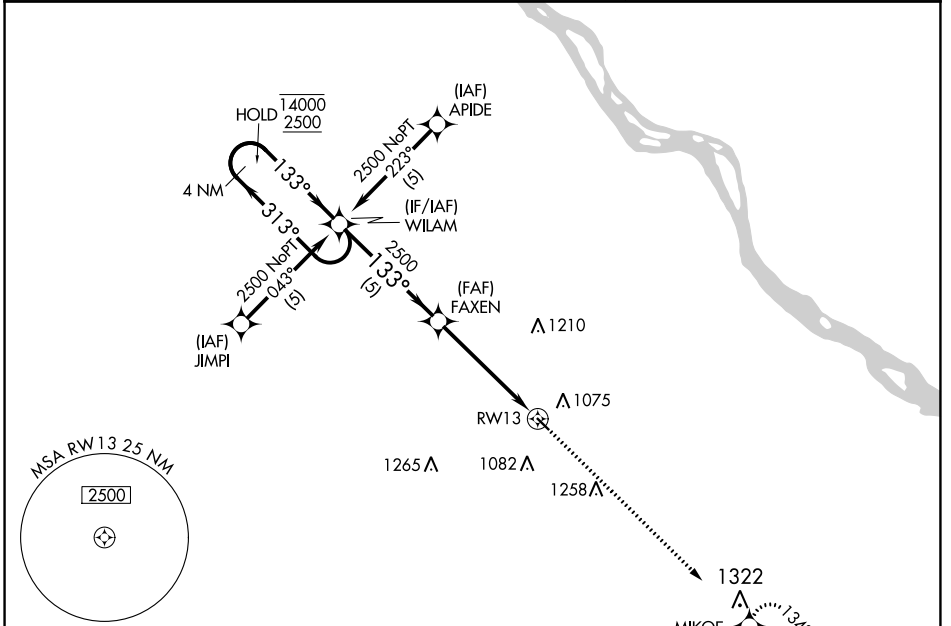

WAAS CH 77644 W13A	APP CRS 133°	Rwy Idg TDZE Apt Elev	3203 889 891
--	------------------------	-----------------------------	---

RNAV (GPS) RWY 13

BOWLING GREEN MUNI (H19)

RNP APCH-GPS.	MISSED APPROACH: Climb to 2500 direct MIKOE and hold.
<p>⚠ Circling Rwy 31 NA at night. Baro-VNAV NA.</p> <p>⚠ NA Use Quincy altimeter setting.</p>	

UIN ASOS 121.425	KANSAS CITY CENTER 126.225 317.775	UNICOM 122.8 (CTAF) 0
----------------------------	--	---------------------------------

ELEV 891	TDZE 889
----------	----------

CATEGORY	A	B	C	D
LPV DA	1236-1	347 (400-1)		NA
LNAV/VNAV DA	1236-1	347 (400-1)		NA
LNAV MDA	1360-1	471 (500-1)		NA
<input checked="" type="checkbox"/> CIRCLING	1480-1	589 (600-1)		NA

NC-3, 13 JUN 2024 to 11 JUL 2024

NC-3, 13 JUN 2024 to 11 JUL 2024