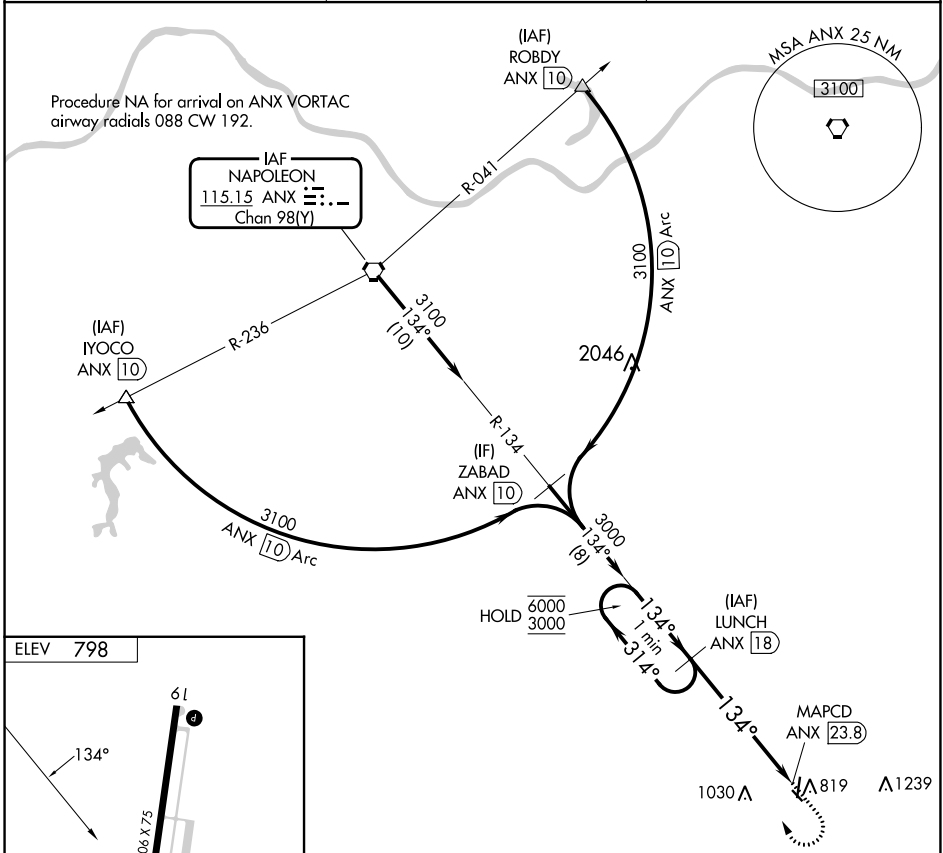

VORTAC ANX 115.15 Chan 98(Y)	APP CRS 134°	Rwy Idg TDZE Apt Elev N/A N/A 798
--	------------------------	---

VOR-A
SKYHAVEN (RCM)

DME required.	MISSED APPROACH: Climb to 1900 then climbing right turn to 3100 on ANX VORTAC R-134 to LUNCH/18 DME and hold, continue climb-in-hold to 3100.
∇ ▲	Circling Rwy 32 NA at night.

AWOS-3PT 119.575	WHITEMAN APP CON * 127.45 284.0	UNICOM 123.0 (CTAF) 0
----------------------------	---	---------------------------------

CATEGORY	A	B	C	D
C CIRCLING	1340-1	542 (600-1)	1380-1½ 582 (600-1½)	NA

NC-3, 13 JUN 2024 to 11 JUL 2024

NC-3, 13 JUN 2024 to 11 JUL 2024