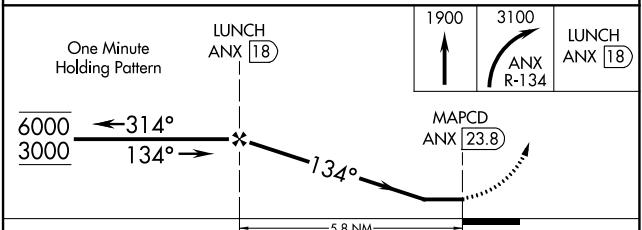

VORTAC ANX 115.15 Chan 98(Y)	APP CRS 134°	Rwy Idg TDZE Apt Elev N/A N/A 798

VOR-A
SKYHAVEN (RCM)

DME required.	MISSED APPROACH: Climb to 1900 then climbing right turn to 3100 on ANX VORTAC R-134 to LUNCH/18 DME and hold, continue climb-in-hold to 3100.
∇ ▲	Circling Rwy 32 NA at night.

AWOS-3PT 119.575	WHITEMAN APP CON * 127.45 284.0	UNICOM 123.0 (CTAF) 0

CATEGORY	A	B	C	D
C CIRCLING	1340-1	542 (600-1)	1380-1½ 582 (600-1½)	NA

NC-3, 13 JUN 2024 to 11 JUL 2024

NC-3, 13 JUN 2024 to 11 JUL 2024