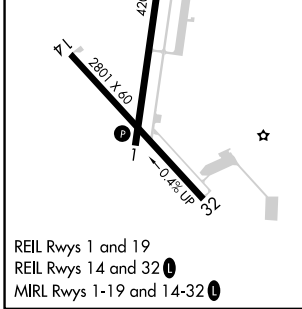

VORTAC ANX 115.15 Chan 98(Y)	APP CRS 134°	Rwy Idg TDZE Apt Elev N/A N/A 798
--	------------------------	---

VOR-A
SKYHAVEN (RCM)

DME required.	MISSED APPROACH: Climb to 1900 then climbing right turn to 3100 on ANX VORTAC R-134 to LUNCH/18 DME and hold, continue climb-in-hold to 3100.
∇ ▲	Circling Rwy 32 NA at night.

AWOS-3PT 119.575	WHITEMAN APP CON * 127.45 284.0	UNICOM 123.0 (CTAF) 0
----------------------------	---	---------------------------------

CATEGORY	A	B	C	D
C CIRCLING	1340-1	542 (600-1)	1380-1½ 582 (600-1½)	NA