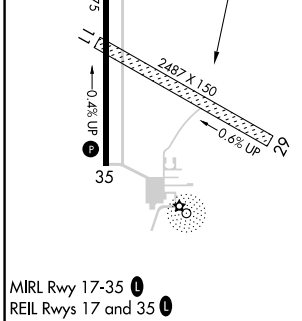

NDB FBY 293	APP CRS 186°	Rwy Idg TDZE Apt Elev	N/A N/A 1479
-----------------------	------------------------	-----------------------------	---

NDB-A
FAIRBURY MUNI (F'BY)

NA Use Hebron altimeter setting; when not received, use Beatrice altimeter setting and increase all MDAs 40 feet. Circling NA to Rws 11 and 29.

MISSED APPROACH: Climbing left turn to 3600 via FBY bearing 006° to BLOON INT and hold.

HJH AWOS-3 118.525	MINNEAPOLIS CENTER 126.4 317.7	UNICOM 122.7 (CTAF)
------------------------------	--	-------------------------------