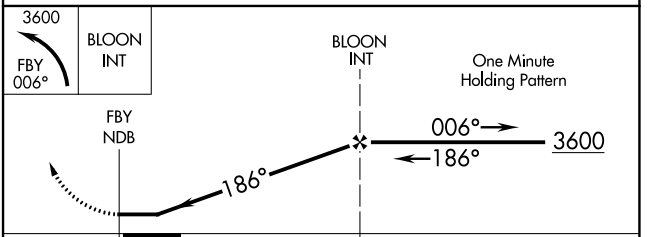

NDB FBY 293	APP CRS 186°	Rwy Idg TDZE Apt Elev	N/A N/A 1479
-----------------------	------------------------	-----------------------------	---

NDB-A
FAIRBURY MUNI (F'BY)

NA Use Hebron altimeter setting; when not received, use Beatrice altimeter setting and increase all MDAs 40 feet. Circling NA to Rws 11 and 29.

MISSED APPROACH: Climbing left turn to 3600 via FBY bearing 006° to BLOON INT and hold.

HJH AWOS-3 118.525	MINNEAPOLIS CENTER 126.4 317.7	UNICOM 122.7 (CTAF)
------------------------------	--	-------------------------------