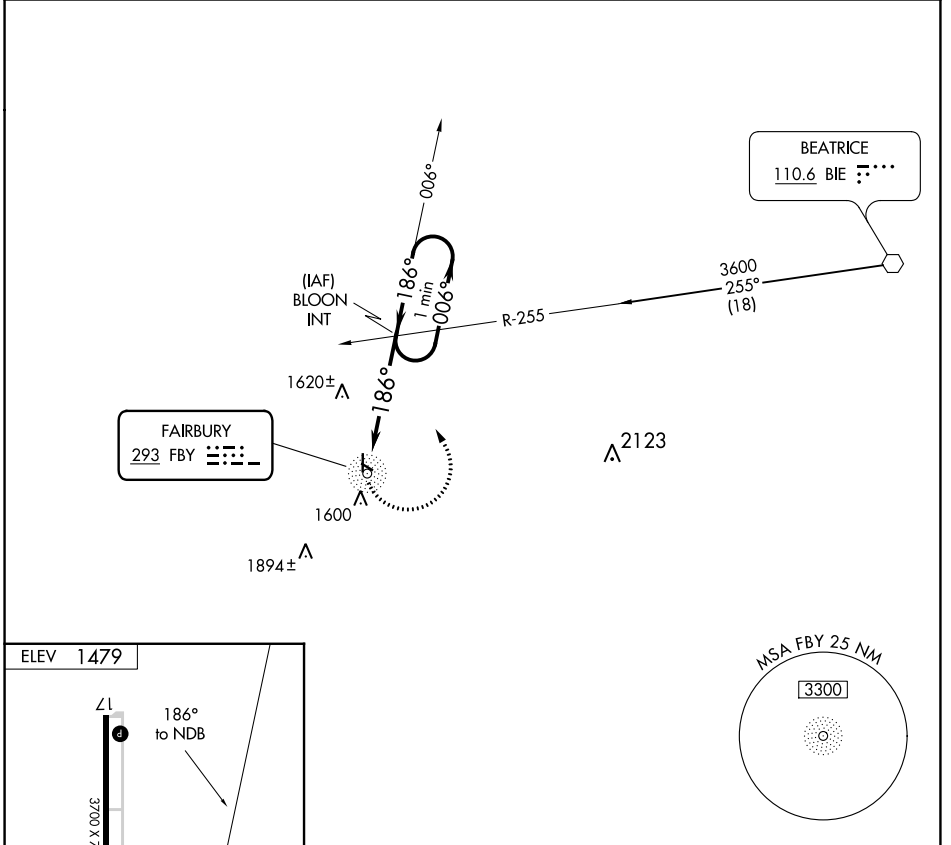

NDB FBY 293	APP CRS 186°	Rwy Idg TDZE Apt Elev	N/A N/A 1479
-----------------------	------------------------	-----------------------------	---

NDB-A
FAIRBURY MUNI (F'BY)

NA Use Hebron altimeter setting; when not received, use Beatrice altimeter setting and increase all MDAs 40 feet. Circling NA to Rws 11 and 29.

MISSED APPROACH: Climbing left turn to 3600 via FBY bearing 006° to BLOON INT and hold.

HJH AWOS-3 118.525	MINNEAPOLIS CENTER 126.4 317.7	UNICOM 122.7 (CTAF)
------------------------------	--	-------------------------------

CATEGORY	A	B	C	D
CIRCLING	2000-1 521 (600-1)	2040-1 561 (600-1)	NA	

NC-2, 13 JUN 2024 to 11 JUL 2024

NC-2, 13 JUN 2024 to 11 JUL 2024