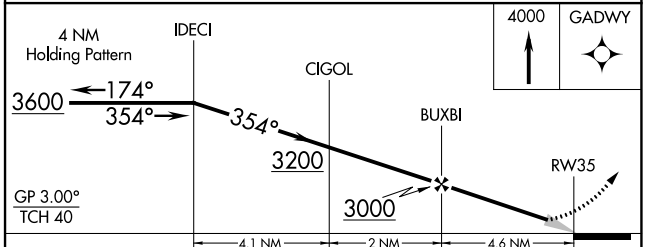

WAAS CH 65808 W35A	APP CRS 354°	Rwy Idg TDZE Apt Elev	3700 1477 1479
--	------------------------	-----------------------------	---

RNAV (GPS) RWY 35

FAIRBURY MUNI (F'BY)

RNP APCH.		MISSED APPROACH: Climb to 4000 direct GADWY and hold.
<p>▼ Use Hebron altimeter setting; when not received, use Beatrice altimeter setting: ▲ NA increase LPV DA to 1796 feet and all visibilities ¼ SM; increase all MDAs 40 feet. Circling NA to Rwys 11 and 29.</p>		
HJH AWOS-3 118.525	MINNEAPOLIS CENTER 126.4 317.7	UNICOM 122.7 (CTAF) 0

ELEV 1479	TDZE 1477
-----------	-----------

CATEGORY	A	B	C	D
LPV DA	1773-1	296 (300-1)		NA
LNAV MDA	1900-1	423 (500-1)		NA
CIRCLING	1960-1	481 (500-1)		NA

NC-2, 13 JUN 2024 to 11 JUL 2024

NC-2, 13 JUN 2024 to 11 JUL 2024