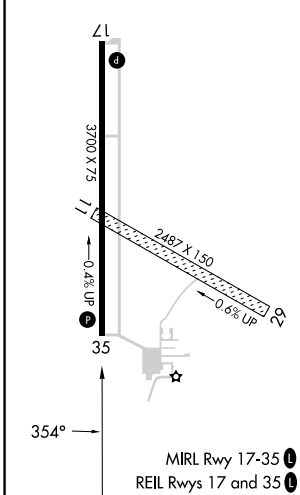

WAAS CH 65808 W35A	APP CRS 354°	Rwy Idg TDZE Apt Elev	3700 1477 1479
--	------------------------	-----------------------------	---

RNAV (GPS) RWY 35

FAIRBURY MUNI (F'BY)

RNP APCH.		MISSED APPROACH: Climb to 4000 direct GADWY and hold.
<p>▼ Use Hebron altimeter setting; when not received, use Beatrice altimeter setting: ▲ NA increase LPV DA to 1796 feet and all visibilities ¼ SM; increase all MDAs 40 feet. Circling NA to Rwys 11 and 29.</p>		
HJH AWOS-3 118.525	MINNEAPOLIS CENTER 126.4 317.7	UNICOM 122.7 (CTAF) 0

ELEV 1479	TDZE 1477
-----------	-----------

CATEGORY	A	B	C	D
LPV DA	1773-1	296 (300-1)		NA
LNAV MDA	1900-1	423 (500-1)		NA
CIRCLING	1960-1	481 (500-1)		NA

NC-2, 13 JUN 2024 to 11 JUL 2024

NC-2, 13 JUN 2024 to 11 JUL 2024