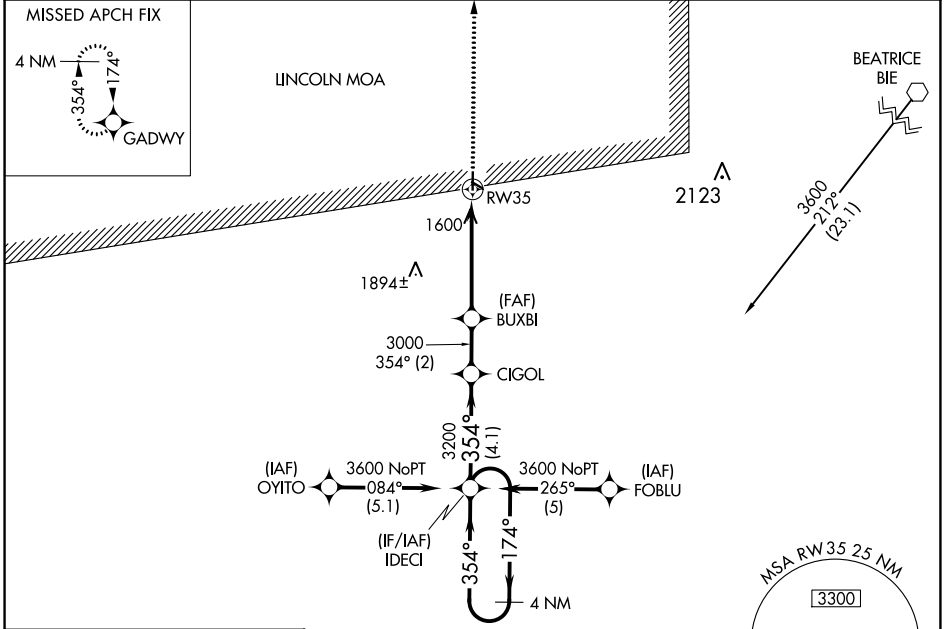

WAAS CH 65808 W35A	APP CRS 354°	Rwy Idg TDZE Apt Elev	3700 1477 1479
--	------------------------	-----------------------------	---

RNAV (GPS) RWY 35

FAIRBURY MUNI (F'BY)

RNP APCH.		MISSED APPROACH: Climb to 4000 direct GADWY and hold.
<p>▼ Use Hebron altimeter setting; when not received, use Beatrice altimeter setting: ▲ NA increase LPV DA to 1796 feet and all visibilities ¼ SM; increase all MDAs 40 feet. Circling NA to Rwys 11 and 29.</p>		
HJH AWOS-3 118.525	MINNEAPOLIS CENTER 126.4 317.7	UNICOM 122.7 (CTAF) 0

ELEV 1479	TDZE 1477
-----------	-----------

CATEGORY	A	B	C	D
LPV DA	1773-1	296 (300-1)		NA
LNAV MDA	1900-1	423 (500-1)		NA
CIRCLING	1960-1	481 (500-1)		NA

NC-2, 13 JUN 2024 to 11 JUL 2024

NC-2, 13 JUN 2024 to 11 JUL 2024