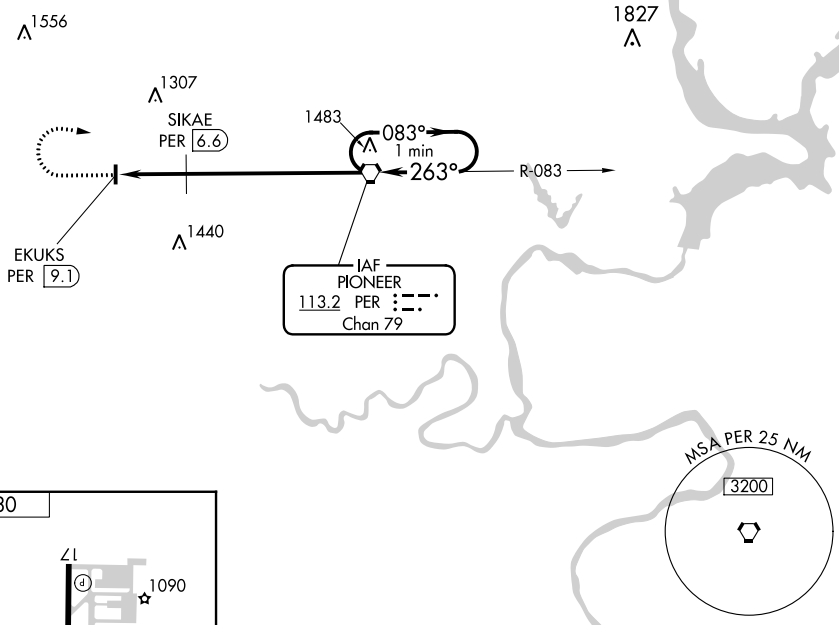

VORTAC PER 113.2 Chan 79	APP CRS 263°	Rwy Idg TDZE Apt Elev N/A N/A 1030
--	------------------------	--

VOR-A

BLACKWELL-TONKAWA MUNI (BKN)

⚠ When local altimeter setting not received, use Ponca City altimeter setting and increase all MDA 40 feet. **MISSED APPROACH:** Climb to 2800 then right turn direct PER VORTAC and hold.

AWOS-3PT 120.575	KANSAS CITY CENTER 127.8 319.1	UNICOM 122.8 (CTAF) ①
----------------------------	--	--

SC-1, 13 JUN 2024 to 11 JUL 2024

SC-1, 13 JUN 2024 to 11 JUL 2024

2800	PER	PER VORTAC	One Minute Holding Pattern	
		<p>* 1680 when using Ponca City altimeter setting</p>		
CATEGORY	A	B	C	D
CIRCLING	1640-1	610 (700-1)	1640-1 ³ / ₄ 610 (700-1 ³ / ₄)	NA
SIKAE FIX MINIMUMS				
CIRCLING	1440-1 410 (500-1)	1480-1 450 (500-1)	1620-1 ³ / ₄ 590 (600-1 ³ / ₄)	NA