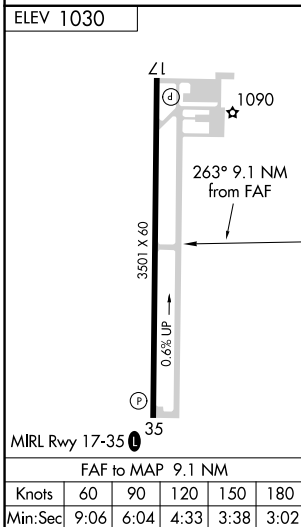

2800	PER	PER VORTAC	One Minute Holding Pattern	
		* 1680 when using Ponca City altimeter setting		
CATEGORY	A	B	C	D
CIRCLING	1640-1	610 (700-1)	1640-1³/₄ 610 (700-1³/₄)	NA
SIKAE FIX MINIMUMS				
CIRCLING	1440-1 410 (500-1)	1480-1 450 (500-1)	1620-1³/₄ 590 (600-1³/₄)	NA