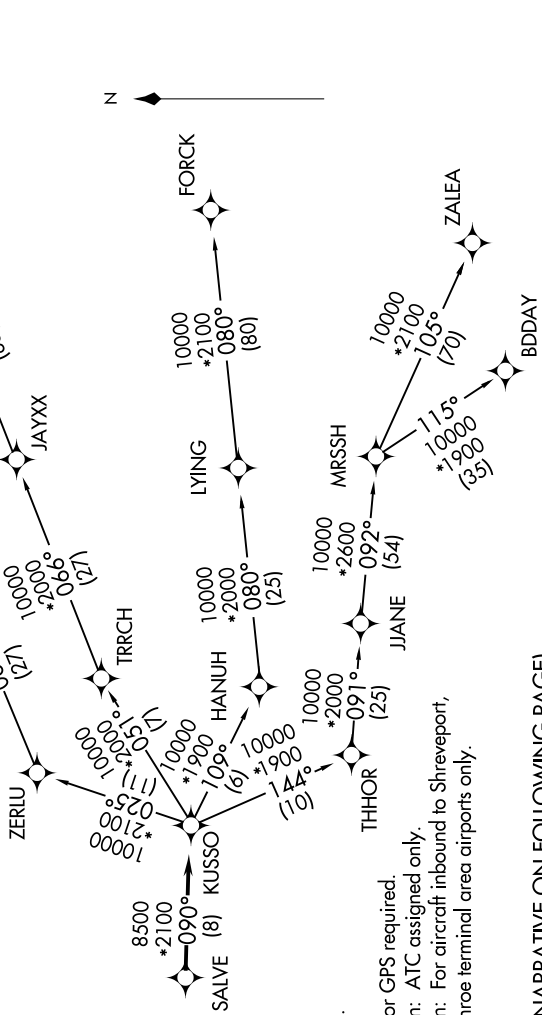

KUSSO ONE DEPARTURE (RNAV)

SC-2, 13 JUN 2024 to 11 JUL 2024

**TOP ALTITUDE:
ASSIGNED BY ATC**

CTAF
122.7
REGIONAL DEP CON
135.975 379.9

TAKEOFF MINIMUMS
Rwy 17, 35: Standard.

- NOTE: RADAR required.
- NOTE: RNAV 1.
- NOTE: DME/DME/IRU or GPS required.
- NOTE: BDDAY Transition: ATC assigned only.
- NOTE: MRSSH Transition: For aircraft inbound to Shreveport, Jackson and Monroe terminal area airports only.

(NARRATIVE ON FOLLOWING PAGE)

NOTE: Chart not to scale.

SC-2, 13 JUN 2024 to 11 JUL 2024

KUSSO ONE DEPARTURE (RNAV)