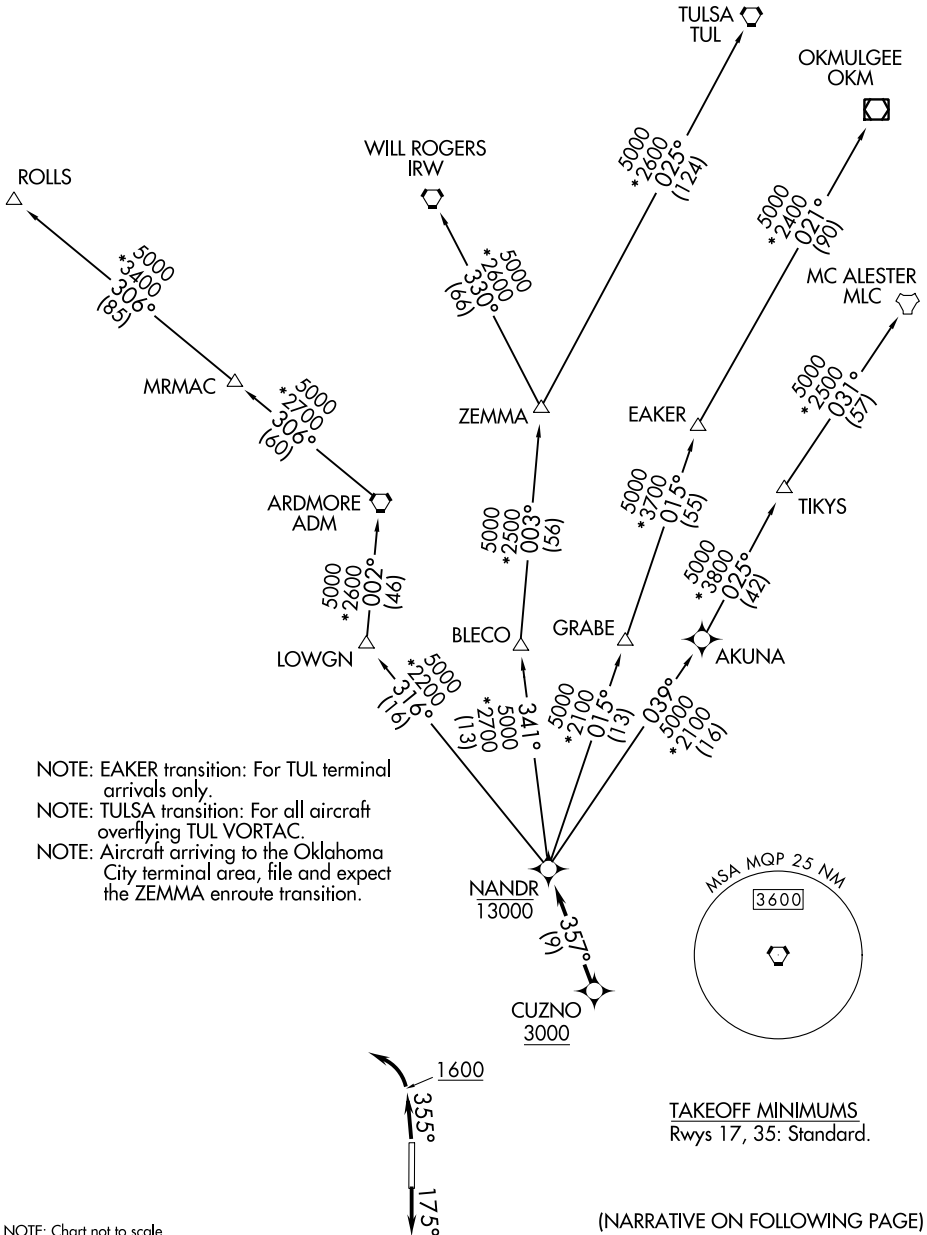

NANDR TWO DEPARTURE (RNAV)

REGIONAL DEP CON
135.975 379.9

RNAV 1 - DME/DME/IRU or GPS.

RADAR required.

**TOP ALTITUDE:
ASSIGNED BY ATC**

SC-2, 13 JUN 2024 to 11 JUL 2024

SC-2, 13 JUN 2024 to 11 JUL 2024

NOTE: Chart not to scale.

(NARRATIVE ON FOLLOWING PAGE)