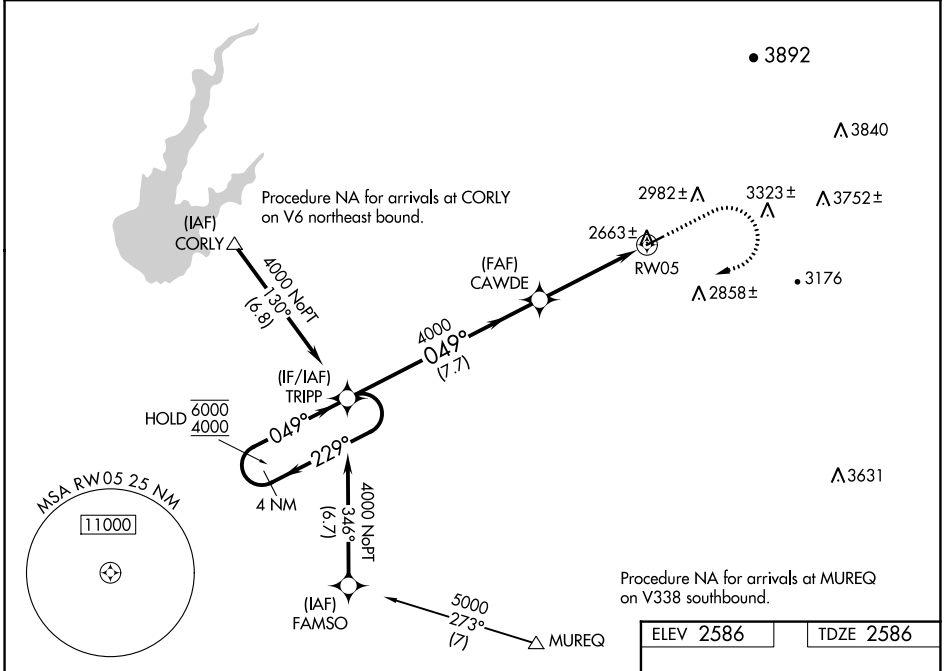

WAAS CH 78324 W05A	APP CRS 049°	Rwy Idg TDZE Apt Elev	3914 2586 2586
--	------------------------	-----------------------------	---

RNAV (GPS) RWY 5

PLACERVILLE (P.V.F.)

RNP APCH - GPS.

⚠ Circling NA northwest of Rwy 5-23. For uncompensated Baro-VNAV systems, LNAV/VNAV NA below -20°C or above 54°C.

⚠ MISSED APPROACH: Climb to 3200 then climbing right turn to 4500 direct TRIPP and hold.

AWOS-3 128.125	NORCAL APP CON 127.4 317.5	UNICOM 122.8 (CTAF)
--------------------------	--------------------------------------	-------------------------------

VGSI and RNAV glidepath not coincident (VGSI Angle 3.00/TCH 22).

ELEV 2586	TDZE 2586
-----------	-----------

CATEGORY	A	B	C	D
LPV DA	2966-1	380 (400-1)		NA
LNAV/VNAV DA	2970-1½	384 (400-1½)		NA
LNAV MDA	3080-1	494 (500-1)		NA
CIRCLING	3180-1 594 (600-1)	3440-1¼ 854 (900-1¼)		NA

SW-2, 13 JUN 2024 to 11 JUL 2024

SW-2, 13 JUN 2024 to 11 JUL 2024