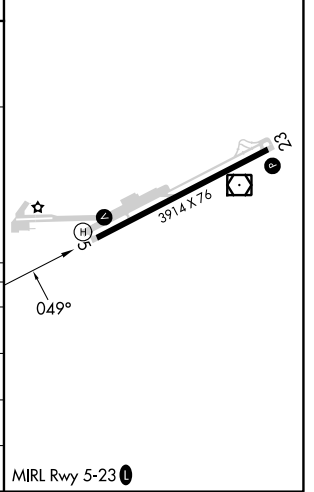

ELEV 2586	TDZE 2586

CATEGORY	A	B	C	D
LPV DA	2966-1	380 (400-1)		NA
LNAV/VNAV DA	2970-1½	384 (400-1½)		NA
LNAV MDA	3080-1	494 (500-1)		NA
CIRCLING	3180-1 594 (600-1)	3440-1¼ 854 (900-1¼)		NA