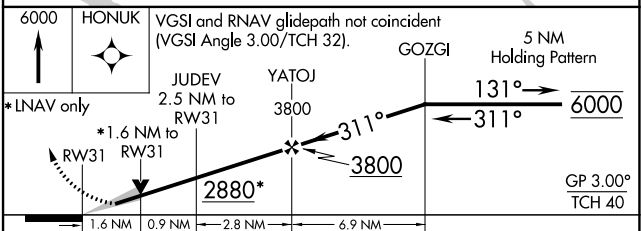

WAAS CH 99412 W31A	APP CRS 311°	Rwy Idg TDZE Apt Elev	4501 2064 2070
--	------------------------	-----------------------------	---

RNAV (GPS) RWY 31

EVELYN SHARP FLD (ODX)

RNP APCH.		MISSED APPROACH: Climb to 6000 direct HONUK and hold, continue climb-in-hold to 6000.
ASOS 119.925	MINNEAPOLIS CENTER 119.4 278.8	UNICOM 122.8 (CTAF) 0