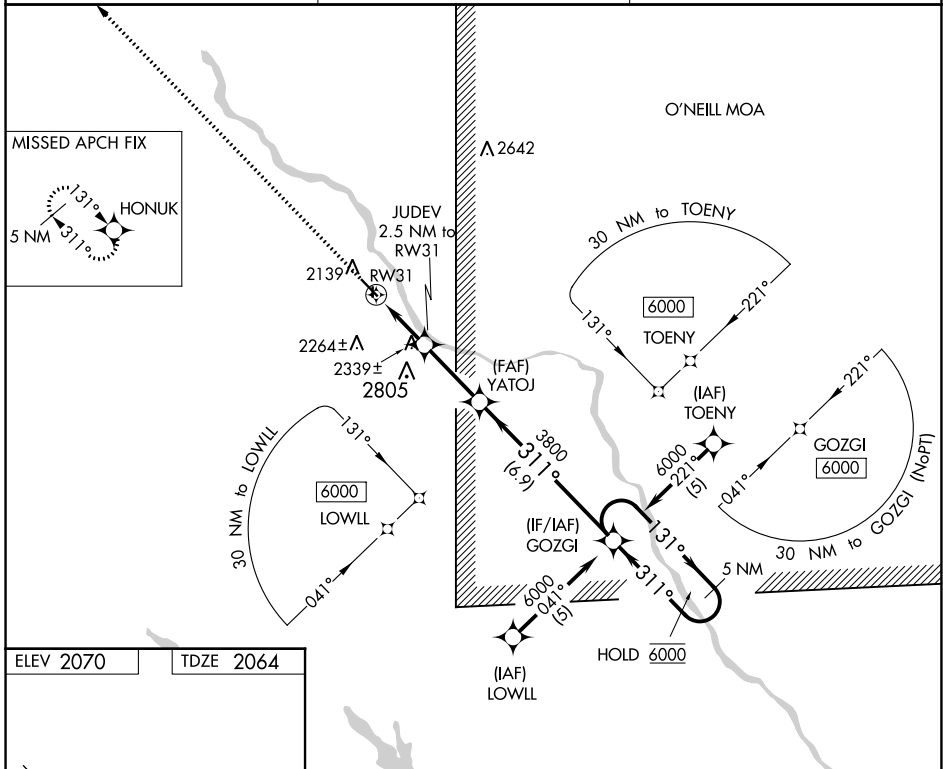

WAAS CH 99412 W31A	APP CRS 311°	Rwy Idg TDZE Apt Elev	4501 2064 2070
--	------------------------	-----------------------------	---

RNAV (GPS) RWY 31

EVELYN SHARP FLD (ODX)

RNP APCH.		MISSED APPROACH: Climb to 6000 direct HONUK and hold, continue climb-in-hold to 6000.
ASOS 119.925	MINNEAPOLIS CENTER 119.4 278.8	UNICOM 122.8 (CTAF) 0

CATEGORY	A	B	C	D
LPV DA	2314-1	250 (300-1)		NA
RNAV/VNAV DA	2616-1 $\frac{5}{8}$	552 (600-1 $\frac{5}{8}$)		NA
RNAV MDA	2600-1	536 (600-1)		NA
CIRCLING	2680-1	610 (700-1)		NA

NC-2, 13 JUN 2024 to 11 JUL 2024

NC-2, 13 JUN 2024 to 11 JUL 2024