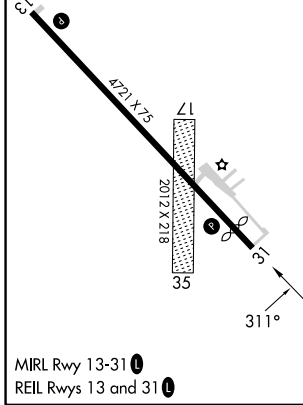

WAAS CH 99412 W31A	APP CRS 311°	Rwy Idg TDZE Apt Elev	4501 2064 2070
--	------------------------	-----------------------------	---

RNAV (GPS) RWY 31

EVELYN SHARP FLD (ODX)

RNP APCH.		MISSED APPROACH: Climb to 6000 direct HONUK and hold, continue climb-in-hold to 6000.
ASOS 119.925	MINNEAPOLIS CENTER 119.4 278.8	UNICOM 122.8 (CTAF) 0