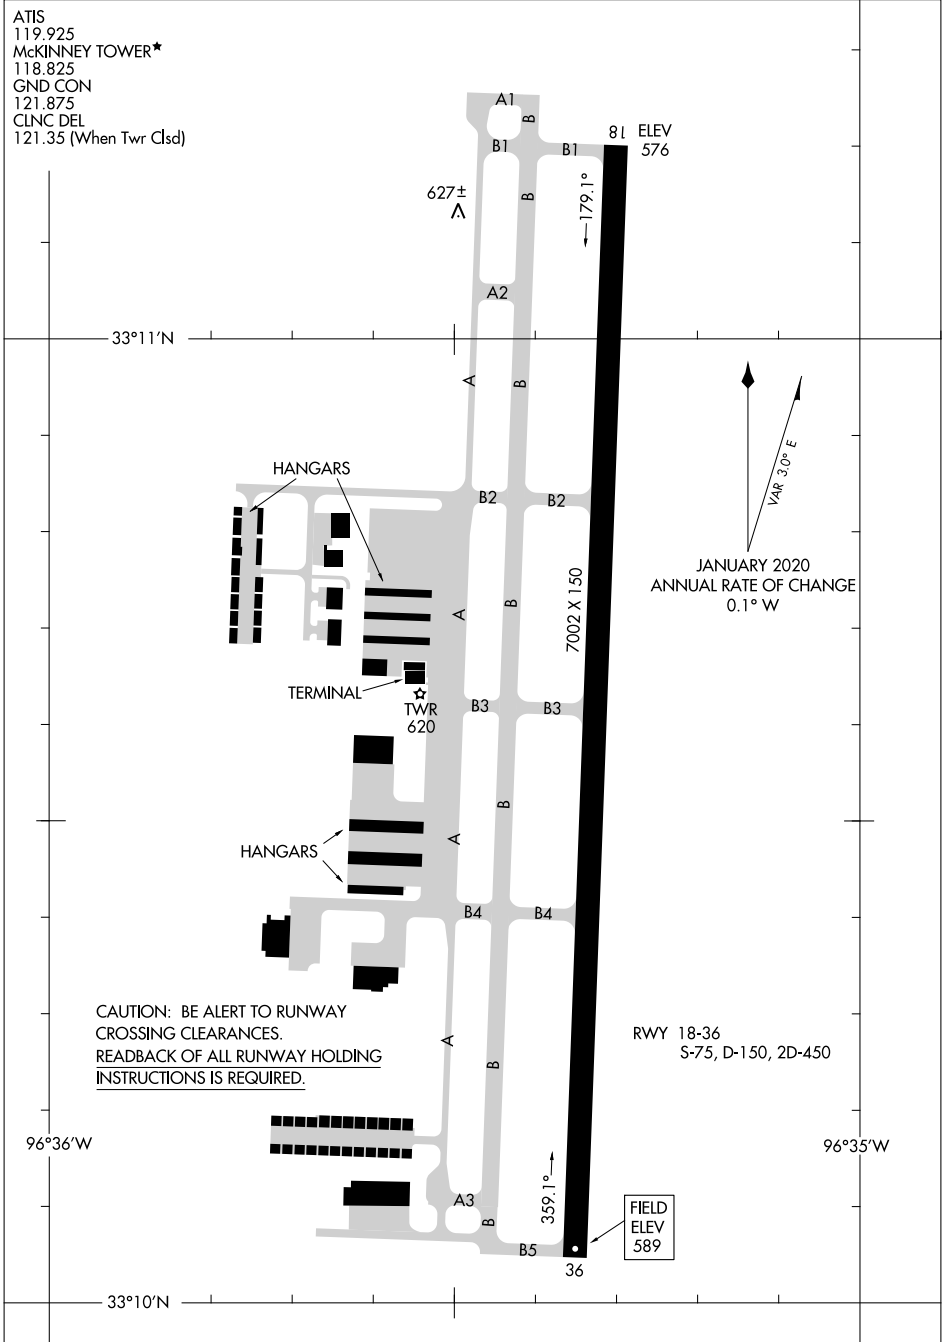

23334

AIRPORT DIAGRAM

AL-6644 (FAA)

MCKINNEY NTL (TKI)
DALLAS, TEXAS

ATIS
119.925
McKINNEY TOWER*
118.825
GND CON
121.875
CLNC DEL
121.35 (When Twr Clsd)

SC-2, 13 JUN 2024 to 11 JUL 2024

SC-2, 13 JUN 2024 to 11 JUL 2024

CAUTION: BE ALERT TO RUNWAY CROSSING CLEARANCES. READBACK OF ALL RUNWAY HOLDING INSTRUCTIONS IS REQUIRED.

RWY 18-36
S-75, D-150, 2D-450

FIELD ELEV 589

AIRPORT DIAGRAM

23334

DALLAS, TEXAS
MCKINNEY NTL (TKI)