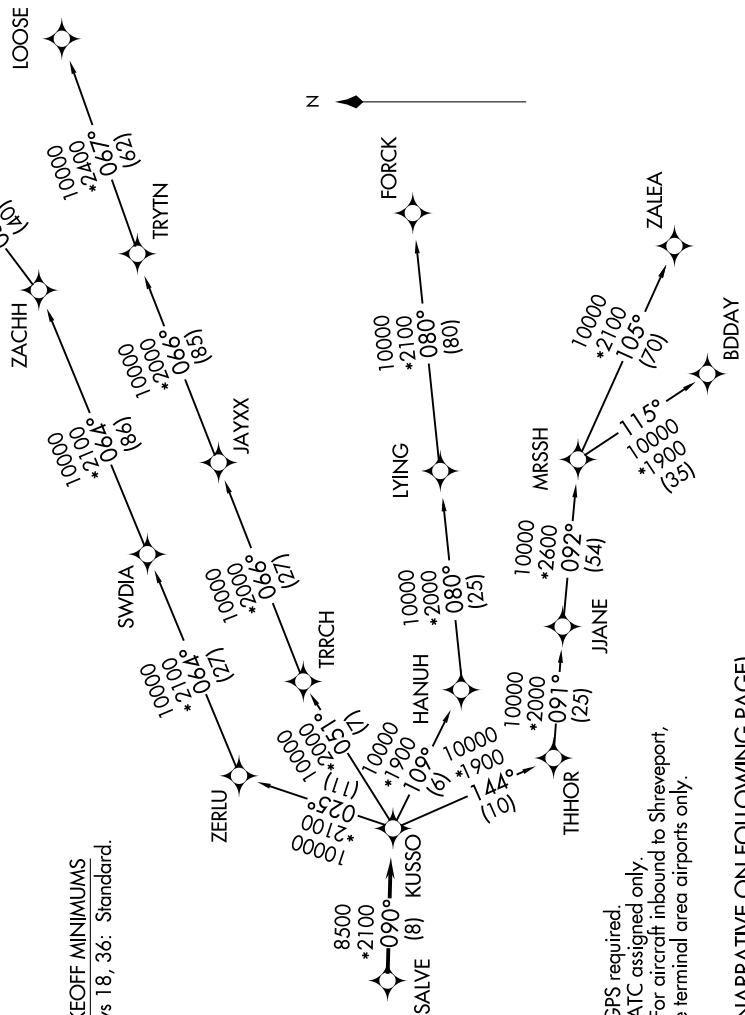

# KUSSO ONE DEPARTURE (RNAV)

SC-2, 13 JUN 2024 to 11 JUL 2024

**TOP ALTITUDE:  
ASSIGNED BY ATC**

CINC DEL (when hvr closed)  
121.35  
GND CON  
121.875  
MC KINNEY TOWER \*  
118.825 (CTAF)  
REGIONAL DEP CON  
124.3 282.275

**TAKEOFF MINIMUMS**  
Rwys 18, 36: Standard.

NOTE: RADAR required.  
NOTE: RNAV 1.  
NOTE: DME/DME/IRU or GPS required.  
NOTE: BDDAY Transition: ATC assigned only.  
NOTE: MRSSH Transition: For aircraft inbound to Shreveport, Jackson and Monroe terminal area airports only.

(NARRATIVE ON FOLLOWING PAGE)

NOTE: Chart not to scale.

SC-2, 13 JUN 2024 to 11 JUL 2024

# KUSSO ONE DEPARTURE (RNAV)