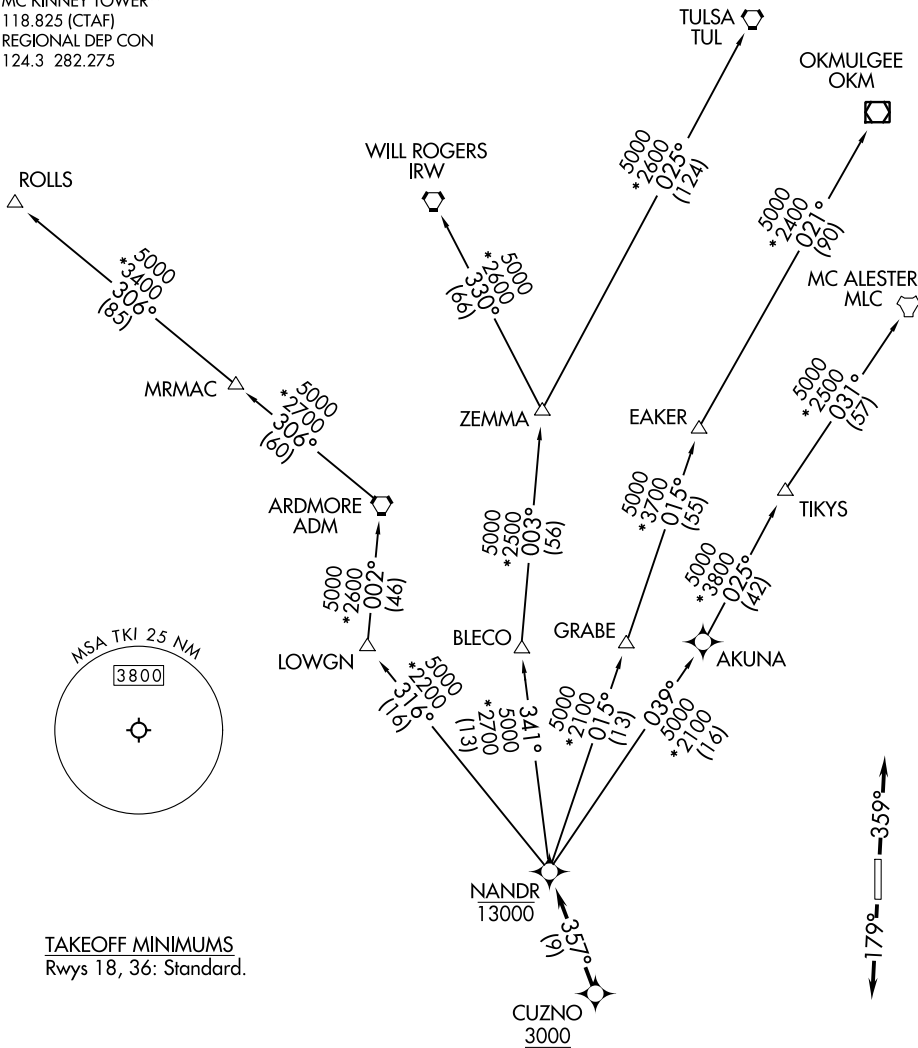

# NANDR TWO DEPARTURE (RNAV)

CLNC DEL (when twr closed)  
 121.35  
 GND CON  
 121.875  
 MC KINNEY TOWER\*  
 118.825 (CTAF)  
 REGIONAL DEP CON  
 124.3 282.275

RNAV 1 - DME/DME/IRU or GPS.

RADAR required.

**TOP ALTITUDE:  
ASSIGNED BY ATC**

SC-2, 13 JUN 2024 to 11 JUL 2024

SC-2, 13 JUN 2024 to 11 JUL 2024

NOTE: Chart not to scale.

(NARRATIVE ON FOLLOWING PAGE)

# NANDR TWO DEPARTURE (RNAV)

(NANDR2.NANDR) 20APR23