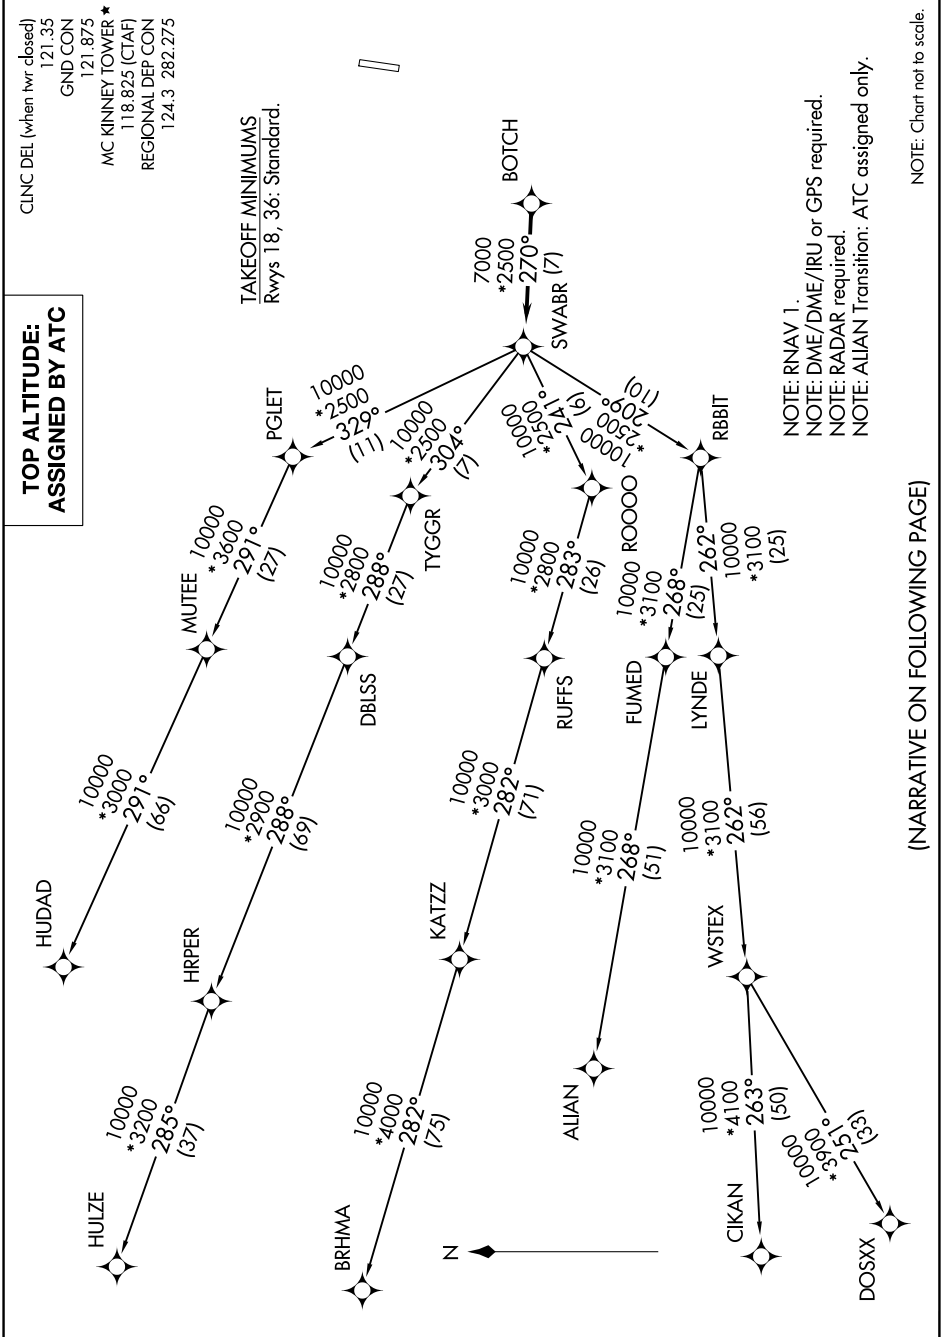

SWABR ONE DEPARTURE (RNAV)

DALLAS, TEXAS

SC-2, 13 JUN 2024 to 11 JUL 2024

SWABR ONE DEPARTURE (RNAV)

DALLAS, TEXAS

MCKINNEY NTL (TKI)

(NARRATIVE ON FOLLOWING PAGE)

SC-2, 13 JUN 2024 to 11 JUL 2024