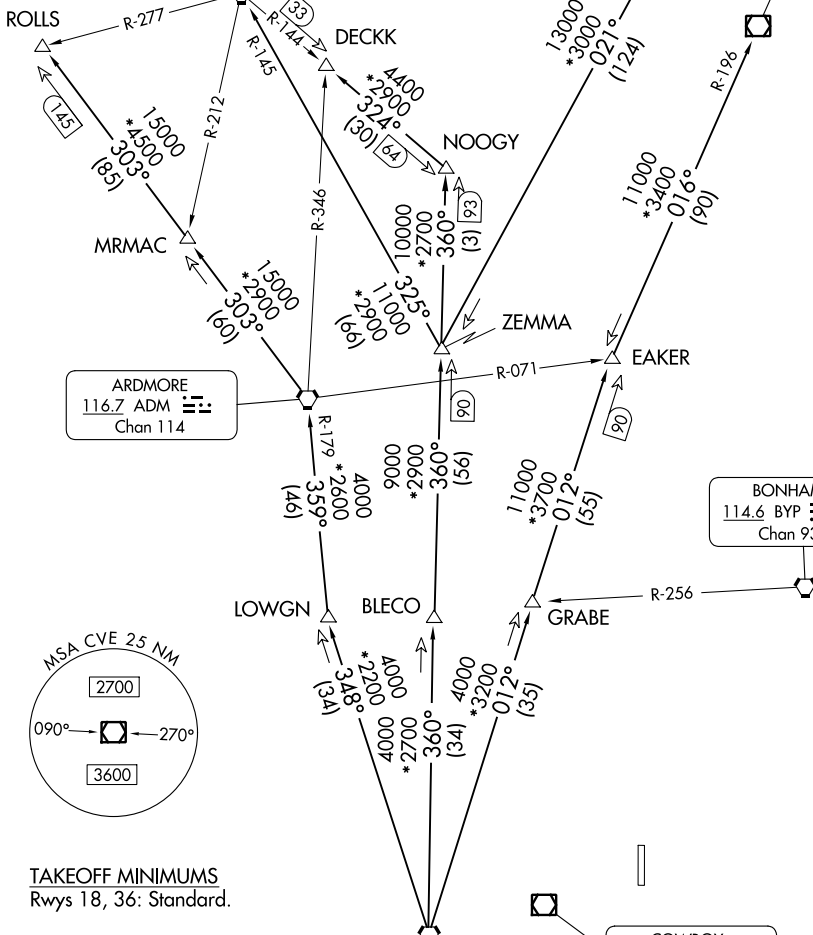

TEXOMA FIVE DEPARTURE

REGIONAL DEP CON

124.3 282.275
CLNC DEL (When twr closed)
121.35
GND CON
121.875
MC KINNEY TOWER ★
118.825 (CTAF)

**TOP ALTITUDE:
ASSIGNED BY ATC**

TULSA
114.4 TUL
Chan 91

RADAR and DME required.

WILL ROGERS
114.1 IRW
Chan 88

OKMULGEE
114.9 OKM
Chan 96

ARDMORE
116.7 ADM
Chan 114

BONHAM
114.6 BYP
Chan 93

RANGER
115.7 FUZ
Chan 104

COWBOY
116.2 CVE
Chan 109

(CONTINUED ON FOLLOWING PAGE)

NOTE: Chart not to scale.

SC-2, 13 JUN 2024 to 11 JUL 2024

SC-2, 13 JUN 2024 to 11 JUL 2024

TEXOMA FIVE DEPARTURE