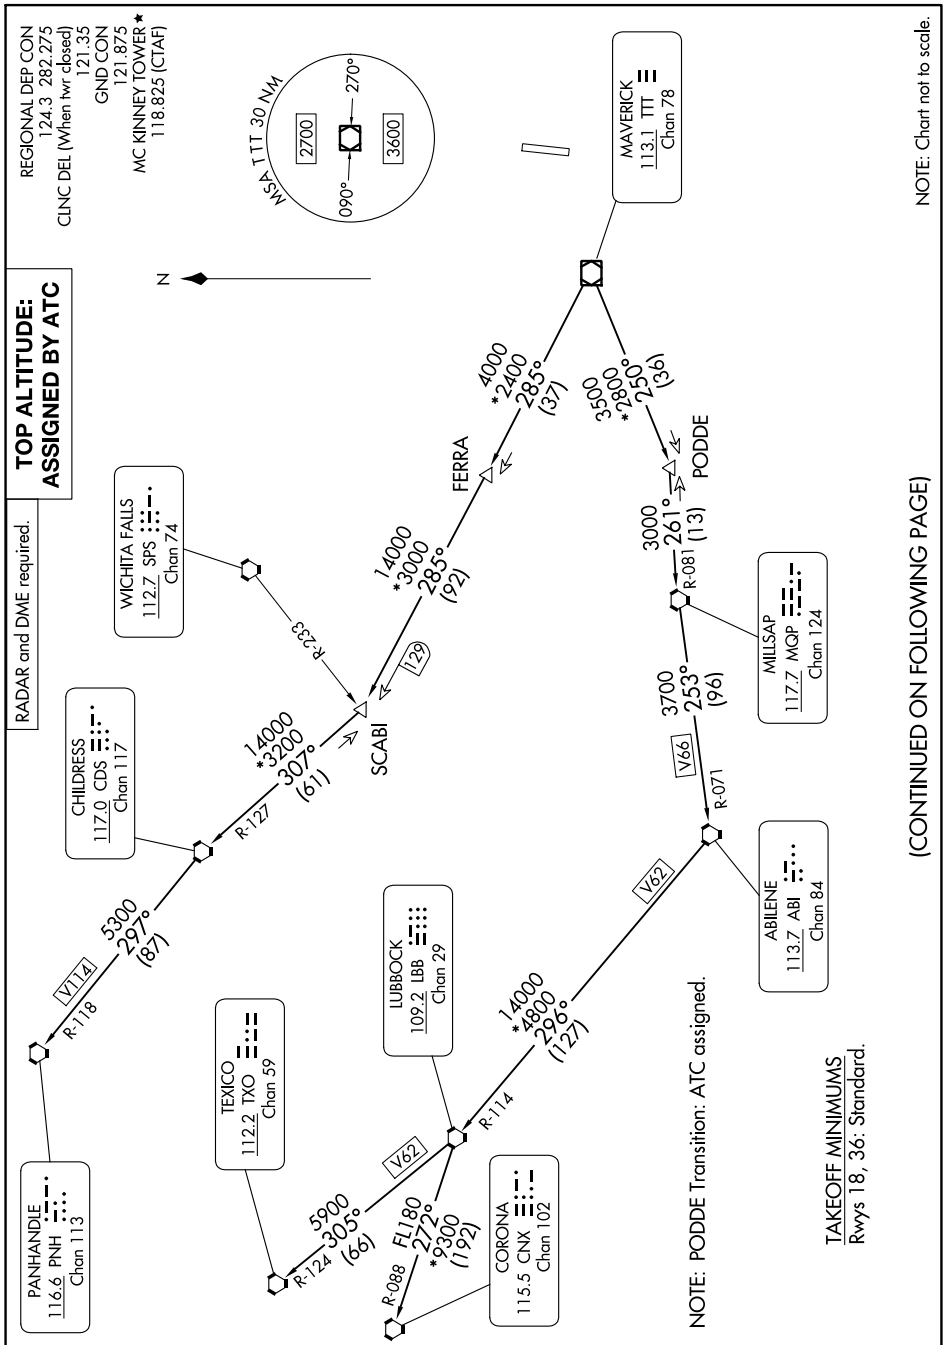

WORTH ONE DEPARTURE

SC-2, 13 JUN 2024 to 11 JUL 2024

WORTH ONE DEPARTURE

(CONTINUED ON FOLLOWING PAGE)

SC-2, 13 JUN 2024 to 11 JUL 2024