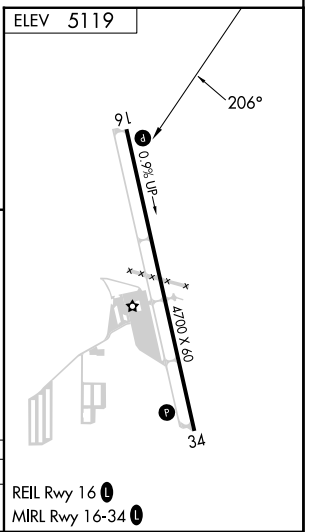

APP CRS	Rwy Idg	N/A
206°	TDZE	N/A
	Apt Elev	5119

RNAV (GPS)-B

ERIE MUNI (EIK)

RNP APCH.	MISSED APPROACH: Climbing right turn to 7300 direct ZABNI and hold.
-----------	---

AWOS-3PT 133.825	DENVER APP CON 125.12 263.02	UNICOM 123.0 (CTAF) 0
----------------------------	--	---------------------------------

SW-1, 13 JUN 2024 to 11 JUL 2024

SW-1, 13 JUN 2024 to 11 JUL 2024

CATEGORY	A	B	C	D
CIRCLING	5700-1 581 (600-1)	5880-1 761 (800-1)	5880-2¼ 761 (800-2¼)	NA

REIL Rwy 16 0
MIRL Rwy 16-34 0