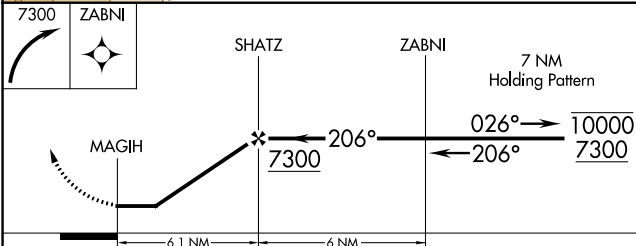

APP CRS	Rwy Idg	N/A
206°	TDZE	N/A
	Apt Elev	5119

RNAV (GPS)-B

ERIE MUNI (EIK)

RNP APCH.	MISSED APPROACH: Climbing right turn to 7300 direct ZABNI and hold.
-----------	---

AWOS-3PT 133.825	DENVER APP CON 125.12 263.02	UNICOM 123.0 (CTAF) 0
----------------------------	--	---------------------------------

SW-1, 13 JUN 2024 to 11 JUL 2024

SW-1, 13 JUN 2024 to 11 JUL 2024

CATEGORY	A	B	C	D
CIRCLING	5700-1 581 (600-1)	5880-1 761 (800-1)	5880-2¼ 761 (800-2¼)	NA

REIL Rwy 16 0
MIRL Rwy 16-34 0