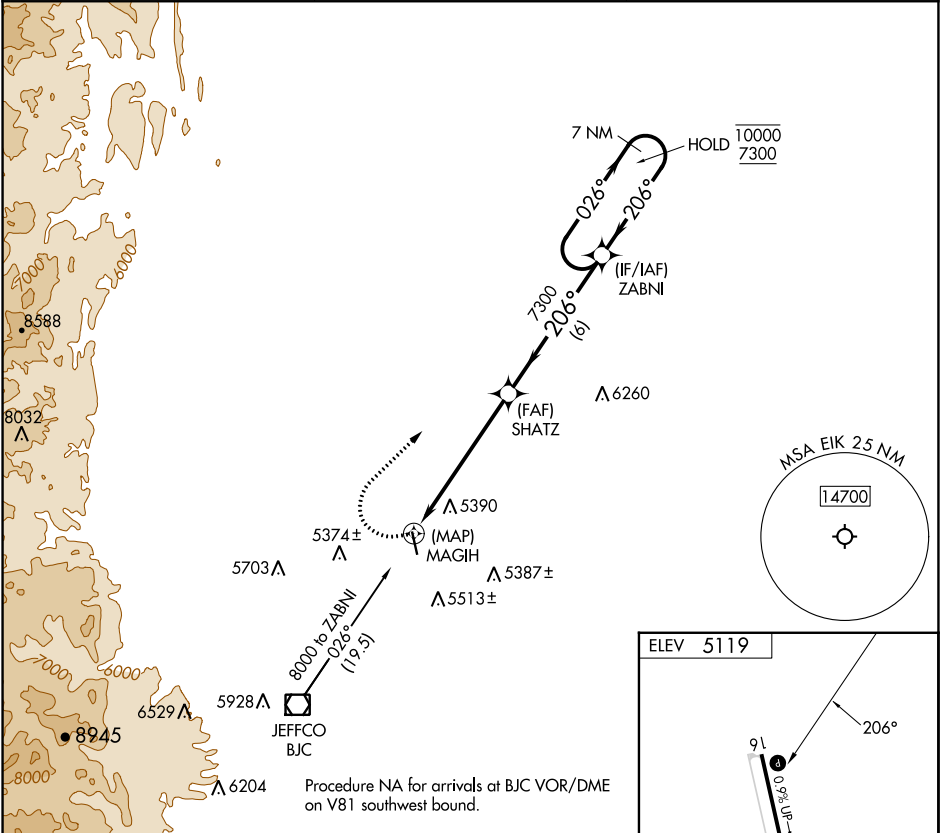

APP CRS	Rwy Idg	N/A
206°	TDZE	N/A
	Apt Elev	5119

RNAV (GPS)-B

ERIE MUNI (EIK)

RNP APCH.	MISSED APPROACH: Climbing right turn to 7300 direct ZABNI and hold.
-----------	---

AWOS-3PT 133.825	DENVER APP CON 125.12 263.02	UNICOM 123.0 (CTAF) 0
----------------------------	--	---------------------------------

SW-1, 13 JUN 2024 to 11 JUL 2024

SW-1, 13 JUN 2024 to 11 JUL 2024

CATEGORY	A	B	C	D
CIRCLING	5700-1 581 (600-1)	5880-1 761 (800-1)	5880-2¼ 761 (800-2¼)	NA

REIL Rwy 16 0
MIRL Rwy 16-34 0