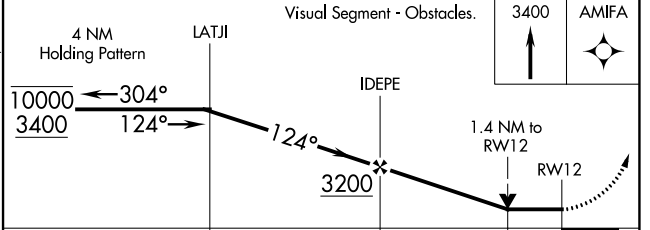

# RNAV (GPS) RWY 12

HEBRON MUNI (HJH)

RNP APCH-GPS.	MISSED APPROACH: Climb to 3400 direct AMIFA and hold.
---------------	---

AWOS-3 <b>118.525</b>	MINNEAPOLIS CENTER <b>126.4 317.7</b>	CTAF <b>122.9</b>
--------------------------	--	----------------------

NC-2, 13 JUN 2024 to 11 JUL 2024

NC-2, 13 JUN 2024 to 11 JUL 2024

ELEV 1468	TDZE 1465
-----------	-----------

CATEGORY	A	B	C	D
LNNAV MDA	2080-1	615 (700-1)	NA	
CIRCLING	2100-1	632 (700-1)	NA	