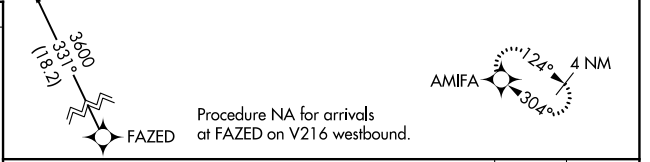

CATEGORY	A	B	C	D
LNNAV MDA	2080-1	615 (700-1)	NA	
CIRCLING	2100-1	632 (700-1)	NA