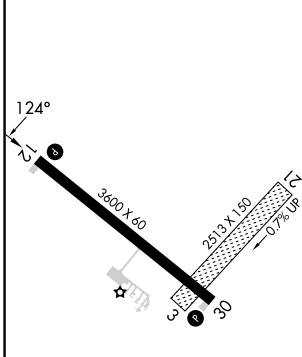

CATEGORY	A	B	C	D
LNNAV MDA	2080-1	615 (700-1)	NA	
CIRCLING	2100-1	632 (700-1)	NA