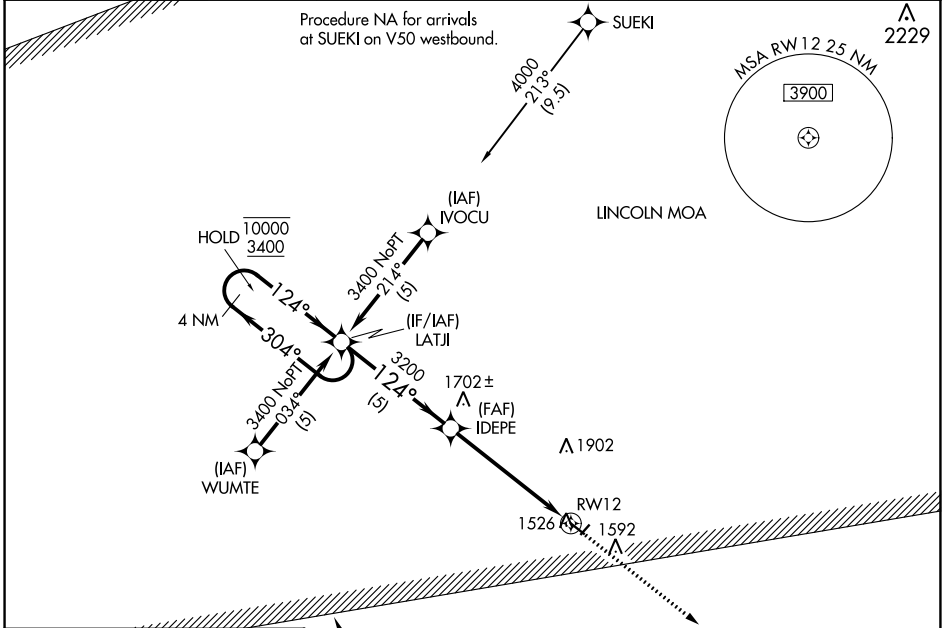

APP CRS <b>124°</b>	Rwy Idg TDZE Apt Elev	<b>3600</b> <b>1465</b> <b>1468</b>
------------------------	-----------------------------	---

# RNAV (GPS) RWY 12

HEBRON MUNI (HJH)

RNP APCH-GPS.	MISSED APPROACH: Climb to 3400 direct AMIFA and hold.
---------------	---

AWOS-3 <b>118.525</b>	MINNEAPOLIS CENTER <b>126.4 317.7</b>	CTAF <b>122.9</b>
--------------------------	--	----------------------

NC-2, 13 JUN 2024 to 11 JUL 2024

NC-2, 13 JUN 2024 to 11 JUL 2024

ELEV 1468	TDZE 1465
-----------	-----------

CATEGORY	A	B	C	D
LNNAV MDA	2080-1	615 (700-1)	NA	
CIRCLING	2100-1	632 (700-1)	NA	