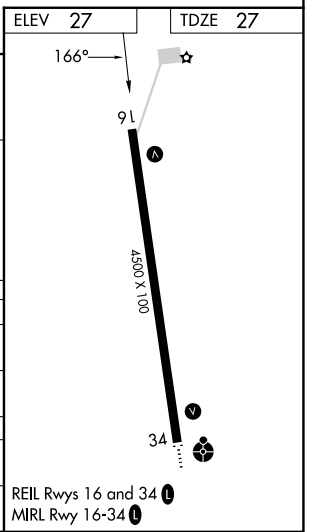

CATEGORY	A	B	C	D
S-16	980-1¼ 953 (1000-1¼)	980-1½ 953 (1000-1½)	980-3	953 (1000-3)
CIRCLING	980-1¼ 953 (1000-1¼)	980-1½ 953 (1000-1½)	980-3	953 (1000-3)
DME MINIMUMS				
S-16	920-1¼ 893 (900-1¼)	920-2¾ 893 (900-2¾)	920-3 893 (900-3)	920-3 893 (900-3)
CIRCLING	920-1¼ 893 (900-1¼)	920-2¾ 893 (900-2¾)	920-3 893 (900-3)	920-3 893 (900-3)