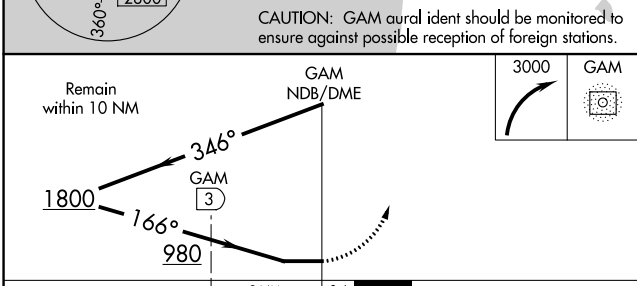

CATEGORY	A	B	C	D
S-16	980-1¼ 953 (1000-1¼)	980-1½ 953 (1000-1½)	980-3	953 (1000-3)
CIRCLING	980-1¼ 953 (1000-1¼)	980-1½ 953 (1000-1½)	980-3	953 (1000-3)
DME MINIMUMS				
S-16	920-1¼ 893 (900-1¼)	920-2¾ 893 (900-2¾)	920-3 893 (900-3)	920-3 893 (900-3)
CIRCLING	920-1¼ 893 (900-1¼)	920-2¾ 893 (900-2¾)	920-3 893 (900-3)	920-3 893 (900-3)