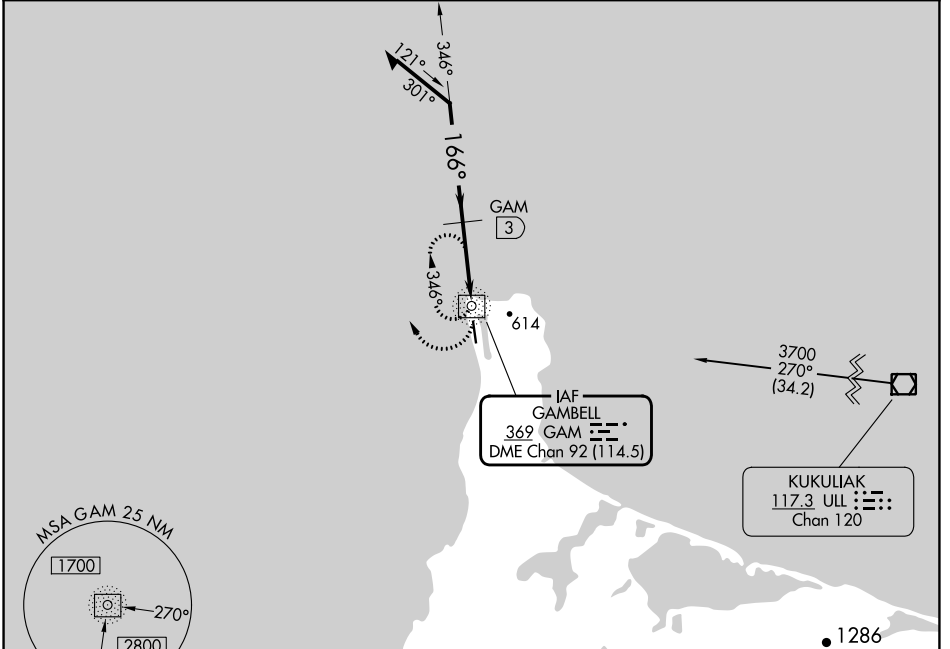

NDB/DME GAM 369 Chan 92 (114.5)	APP CRS 166°	Rwy Idg 4500 TDZE 27 Apt Elev 27
---	------------------------	---

NDB RWY 16

GAMBELL (GAM)(PAGM)

<p>-27°C</p>	<p>Circling NA northeast of Rwy 16-34.</p>	<p>MISSED APPROACH: Climbing right turn to 3000 in GAM NDB/DME holding pattern.</p>
--------------	--	---

AWOS-3P 125.9	ANCHORAGE CENTER 132.2 281.4	NOME RADIO 122.0	CTAF 122.7 0
-------------------------	--	----------------------------	------------------------

AK, 16 MAY 2024 to 11 JUL 2024

AK, 16 MAY 2024 to 11 JUL 2024