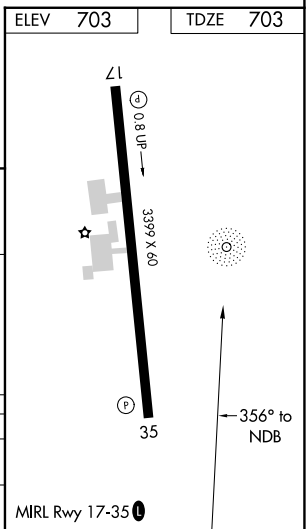

NDB HHH 359	APP CRS 356°	Rwy Idg TDZE Apt Elev	3399 703 703
-----------------------	------------------------	-----------------------------	---

NDB RWY 35

DEVINE MUNI (23R)

▼ Use Castroville Muni altimeter setting; when not received, use South Texas Rgnl at Hondo altimeter setting and increase all MDA 40 feet. Helicopter visibility reduction below 1 SM NA. Night landing: Rwy 35 NA.

▲ NA MISSED APPROACH: Climbing left turn to 2400 in HHH NDB holding pattern.

CVB AWOS-3 119.25	HOUSTON CENTER 134.95 269.4	CTAF 122.9
-----------------------------	---------------------------------------	----------------------

CATEGORY	A	B	C	D
S-35	1340-1	637 (700-1)		NA
CIRCLING	1380-1	677 (700-1)		NA