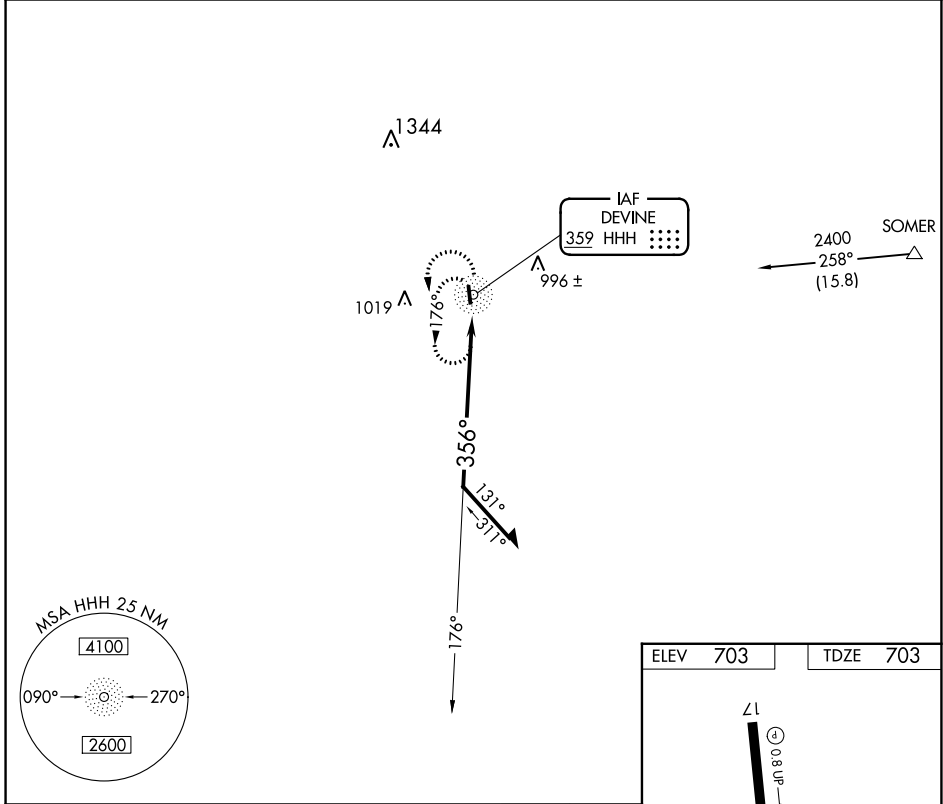

NDB HHH 359	APP CRS 356°	Rwy Idg TDZE Apt Elev	3399 703 703
-----------------------	------------------------	-----------------------------	---

NDB RWY 35

DEVINE MUNI (23R)

▼ Use Castroville Muni altimeter setting; when not received, use South Texas Rgnl at Hondo altimeter setting and increase all MDA 40 feet. Helicopter visibility reduction below 1 SM NA. Night landing: Rwy 35 NA.

▲ NA MISSED APPROACH: Climbing left turn to 2400 in HHH NDB holding pattern.

CVB AWOS-3 119.25	HOUSTON CENTER 134.95 269.4	CTAF 122.9
-----------------------------	---------------------------------------	----------------------

CATEGORY	A	B	C	D
S-35	1340-1	637 (700-1)		NA
CIRCLING	1380-1	677 (700-1)		NA