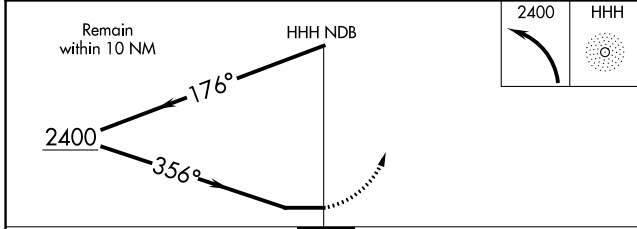

NDB HHH 359	APP CRS 356°	Rwy Idg TDZE Apt Elev	3399 703 703
-----------------------	------------------------	-----------------------------	---

NDB RWY 35

DEVINE MUNI (23R)

▼ Use Castroville Muni altimeter setting; when not received, use South Texas Rgnl at Hondo altimeter setting and increase all MDA 40 feet. Helicopter visibility reduction below 1 SM NA. Night landing: Rwy 35 NA.

▲ NA MISSED APPROACH: Climbing left turn to 2400 in HHH NDB holding pattern.

CVB AWOS-3 119.25	HOUSTON CENTER 134.95 269.4	CTAF 122.9
-----------------------------	---------------------------------------	----------------------