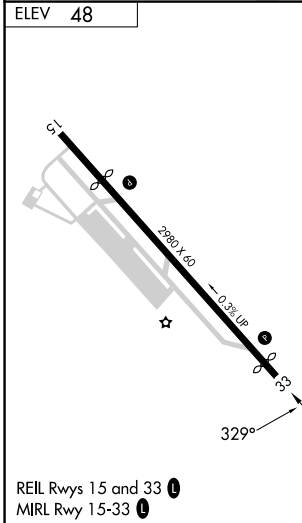

CATEGORY	A	B	C	D
C CIRCLING	680-1 632 (700-1)	720-1 672 (700-1)	NA