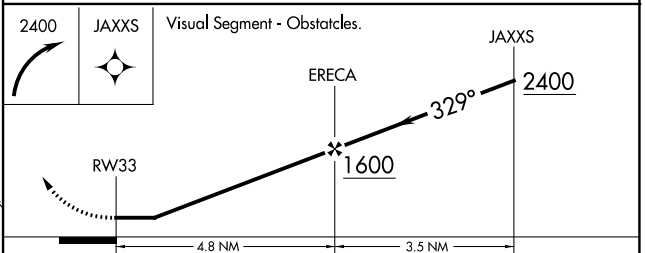

CATEGORY	A	B	C	D
C CIRCLING	680-1 632 (700-1)	720-1 672 (700-1)	NA