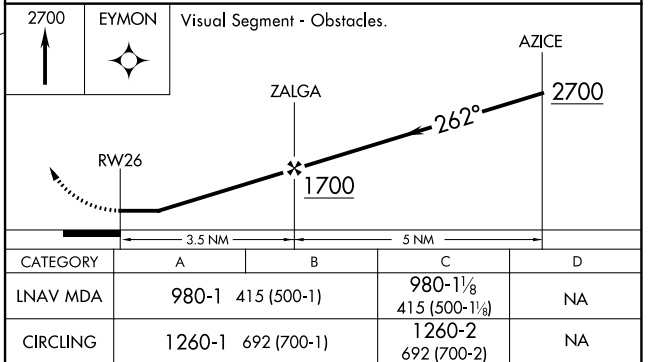

APP CRS 262°	Rwy Idg TDZE Apt Elev	3860 565 568
------------------------	-----------------------------	---

RNAV (GPS) RWY 26

PENNRIDGE (CKZ)

RNP APCH.			MISSED APPROACH: Climb to 2700 direct EYMON and hold.
▼ Rwy 26 helicopter visibility reduction below 1 SM NA.			
AWOS-3 126.325	PHILADELPHIA APP CON 123.8 291.7	CLNC DEL 118.55	UNICOM 123.0 (CTAF) 0

NE-4, 13 JUN 2024 to 11 JUL 2024

NE-4, 13 JUN 2024 to 11 JUL 2024