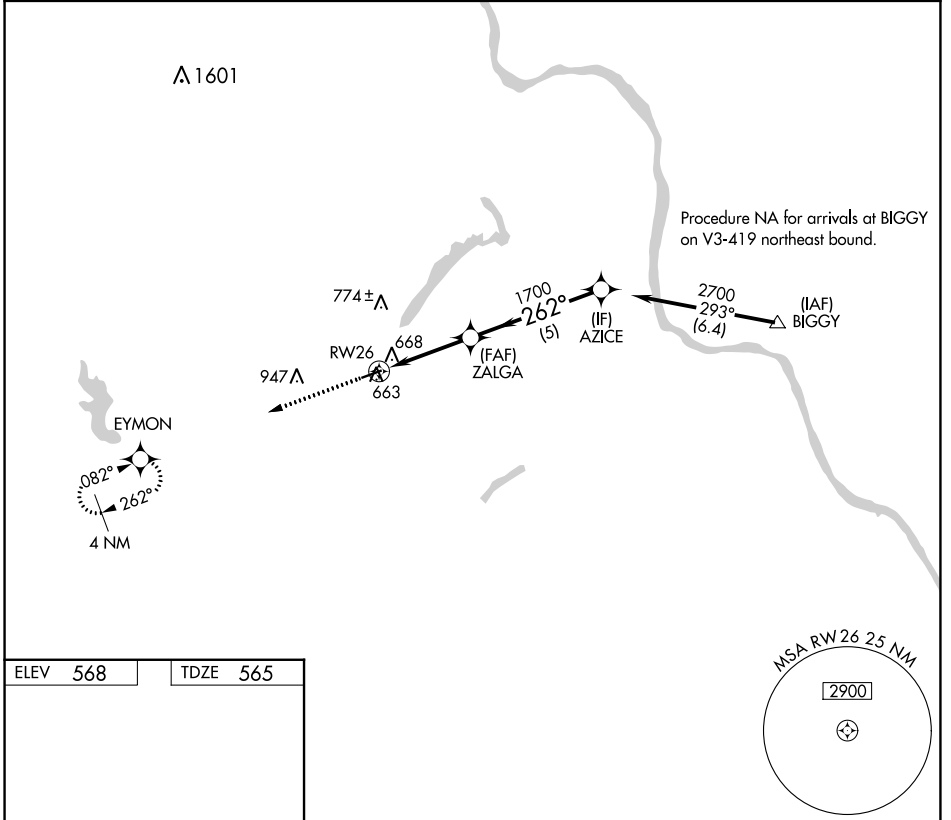

APP CRS 262°	Rwy Idg TDZE Apt Elev	3860 565 568
------------------------	-----------------------------	---

RNAV (GPS) RWY 26

PENNRIDGE (CKZ)

RNP APCH.			MISSED APPROACH: Climb to 2700 direct EYMON and hold.
▼ Rwy 26 helicopter visibility reduction below 1 SM NA.			
AWOS-3 126.325	PHILADELPHIA APP CON 123.8 291.7	CLNC DEL 118.55	UNICOM 123.0 (CTAF) 0

NE-4, 13 JUN 2024 to 11 JUL 2024

NE-4, 13 JUN 2024 to 11 JUL 2024