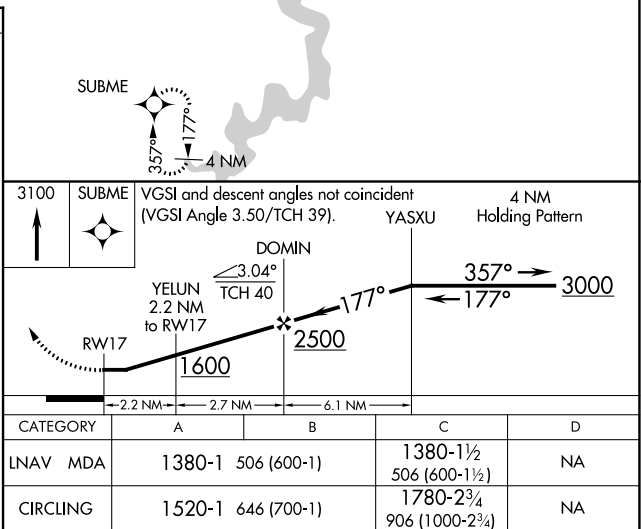

APP CRS	Rwy Idg	5001
177°	TDZE	874
	Apt Elev	874

RNAV (GPS) RWY 17

TAHLEQUAH MUNI (TQH)

⚠ DME/DME RNP-0.3 NA. Visibility reduction by helicopters NA. When local altimeter setting not received, use Muskogee altimeter setting and increase all MDAs 100 feet and increase LNAV Cat C visibility and Circling Cat C visibility 1/4 SM.

⚠ MISSED APPROACH: Climb to 3100 direct SUBME and hold.

AWOS-3P 118.425	MEMPHIS CENTER 126.1 269.0	UNICOM 122.8 (CTAF) 📞
---------------------------	--------------------------------------	--

SC-1, 13 JUN 2024 to 11 JUL 2024

SC-1, 13 JUN 2024 to 11 JUL 2024