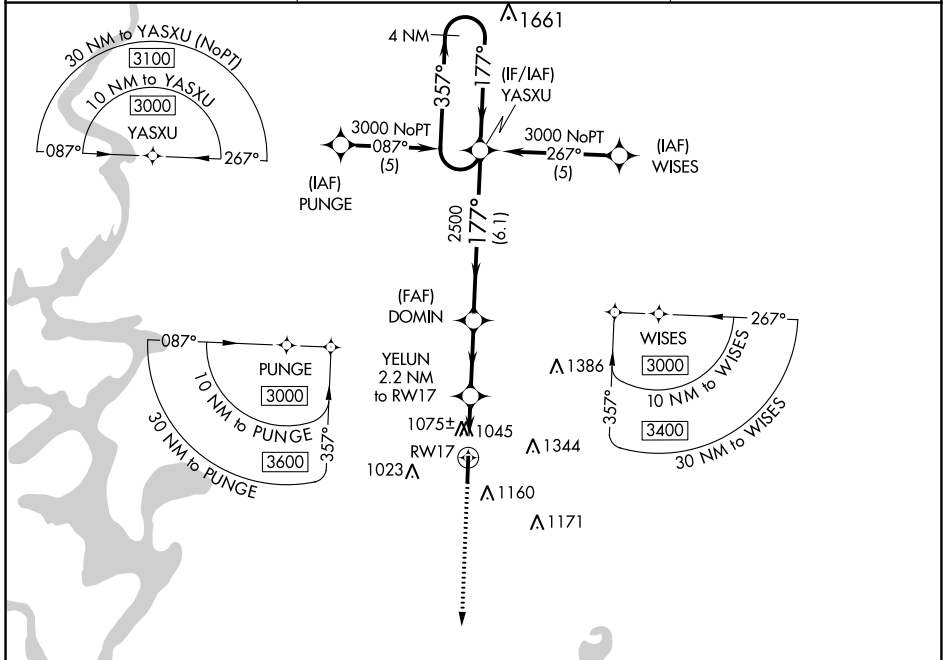

APP CRS	Rwy Idg	5001
177°	TDZE	874
	Apt Elev	874

RNAV (GPS) RWY 17

TAHLEQUAH MUNI (TQH)

⚠ DME/DME RNP-0.3 NA. Visibility reduction by helicopters NA. When local altimeter setting not received, use Muskogee altimeter setting and increase all MDAs 100 feet and increase LNAV Cat C visibility and Circling Cat C visibility 1/4 SM.

⚠ MISSED APPROACH: Climb to 3100 direct SUBME and hold.

AWOS-3P 118.425	MEMPHIS CENTER 126.1 269.0	UNICOM 122.8 (CTAF) 📞
---------------------------	--------------------------------------	--

SC-1, 13 JUN 2024 to 11 JUL 2024

SC-1, 13 JUN 2024 to 11 JUL 2024