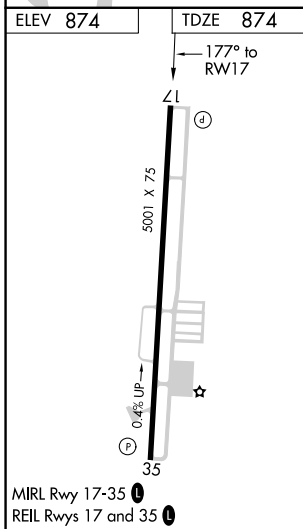

APP CRS	Rwy Idg	5001
177°	TDZE	874
	Apt Elev	874

RNAV (GPS) RWY 17

TAHLEQUAH MUNI (TQH)

⚠ DME/DME RNP-0.3 NA. Visibility reduction by helicopters NA. When local altimeter setting not received, use Muskogee altimeter setting and increase all MDAs 100 feet and increase LNAV Cat C visibility and Circling Cat C visibility 1/4 SM.

⚠ MISSED APPROACH: Climb to 3100 direct SUBME and hold.

AWOS-3P 118.425	MEMPHIS CENTER 126.1 269.0	UNICOM 122.8 (CTAF) 📞
---------------------------	--------------------------------------	--

SC-1, 13 JUN 2024 to 11 JUL 2024