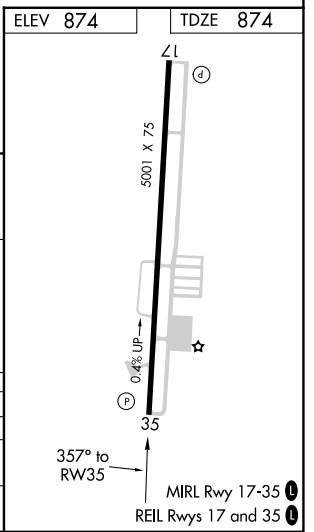

WAAS CH 90207 W35A	APP CRS 357°	Rwy Ldg 5001 TDZE 874 Apt Elev 874

RNAV (GPS) RWY 35

TAHLEQUAH MUNI (TQH)

RNP APCH. ▽ ▲	MISSED APPROACH: Climb to 3000 direct YASXU and hold.	

AWOS-3P 118.425	MEMPHIS CENTER 126.1 269.0	UNICOM 122.8 (CTAF) ①

CATEGORY	A	B	C	D
LPV DA	1124-1	250 (300-1)		NA
RNAV MDA	1400-1	526 (600-1)	1400-1½ 526 (600-1½)	NA
CIRCLING	1520-1	646 (700-1)	1780-2¾ 906 (1000-2¾)	NA

SC-1, 13 JUN 2024 to 11 JUL 2024

SC-1, 13 JUN 2024 to 11 JUL 2024