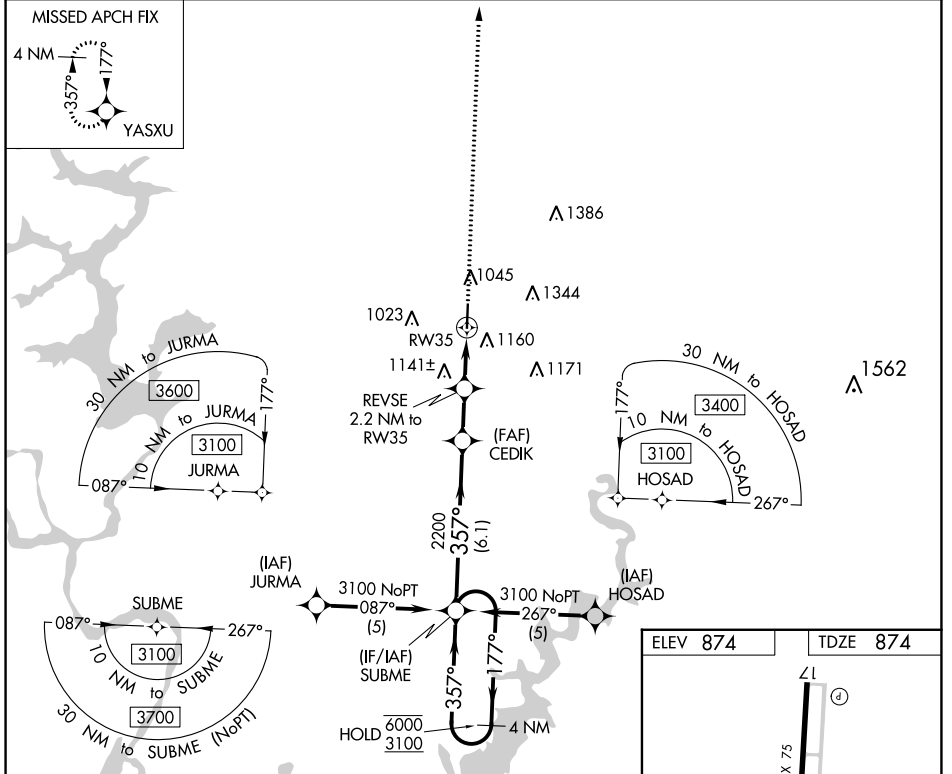

WAAS CH 90207 W35A	APP CRS 357°	Rwy Ldg 5001 TDZE 874 Apt Elev 874
--	------------------------	---

RNAV (GPS) RWY 35

TAHLEQUAH MUNI (TQH)

RNP APCH. ▽ ▲	MISSED APPROACH: Climb to 3000 direct YASXU and hold.	
---------------------	---	--

AWOS-3P 118.425	MEMPHIS CENTER 126.1 269.0	UNICOM 122.8 (CTAF) ①
---------------------------	--------------------------------------	---------------------------------

CATEGORY	A	B	C	D
LPV DA	1124-1	250 (300-1)		NA
RNAV MDA	1400-1	526 (600-1)	1400-1½ 526 (600-1½)	NA
CIRCLING	1520-1	646 (700-1)	1780-2¾ 906 (1000-2¾)	NA

SC-1, 13 JUN 2024 to 11 JUL 2024

SC-1, 13 JUN 2024 to 11 JUL 2024