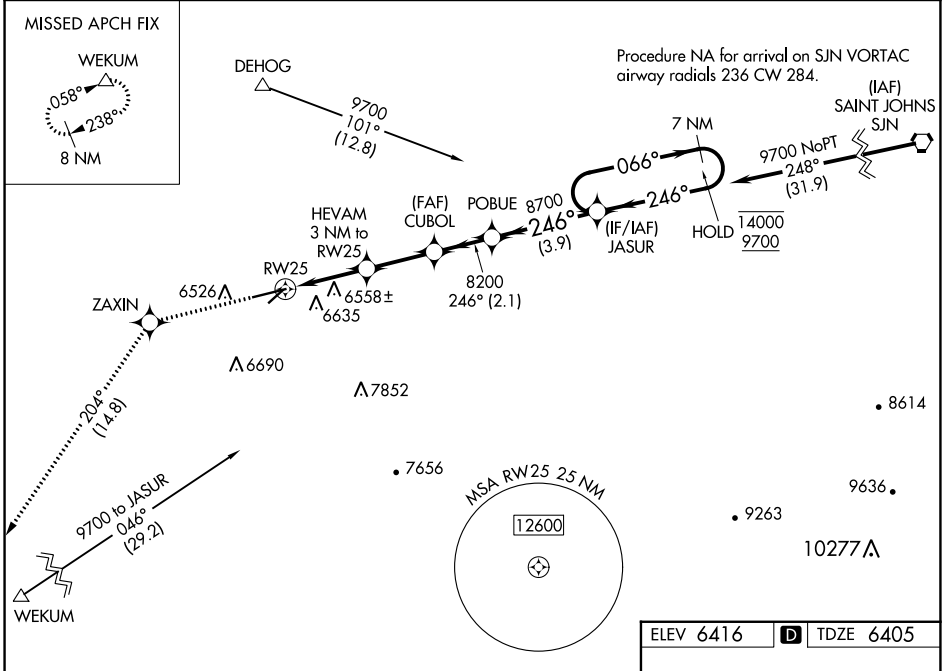

WAAS CH 72718 W25A	APP CRS 246°	Rwy Idg TDZE Apt Elev 7200 6405 6416
--	------------------------	--

RNAV (GPS) RWY 25

SHOW LOW RGNL (SOW)

RNP APCH-GPS.	MISSED APPROACH: Climb to 13000 direct ZAXIN and on track 204° to WEKUM and hold, continue climb-in-hold to 13000.
---------------	--

AWOS-3 118.075	ALBUQUERQUE CENTER 132.9 239.05	UNICOM 123.0 (CTAF) 0
--------------------------	---	---------------------------------

SW-4, 13 JUN 2024 to 11 JUL 2024

SW-4, 13 JUN 2024 to 11 JUL 2024

ELEV 6416	D TDZE 6405
-----------	--------------------

CATEGORY	A	B	C	D
LPV DA		6605-3/4	200 (200-3/4)	
LNAV/VNAV DA		6704-7/8	299 (300-7/8)	
LNAV MDA	6820-1	415 (500-1)	6820-1 1/8	415 (500-1 1/8)
C CIRCLING	6840-1 424 (500-1)	6880-1 464 (500-1)	7180-2 1/4 764 (800-2 1/4)	7340-3 924 (1000-3)

REIL Rwy 7 and 25 0

MRL Rwy 7-25 0