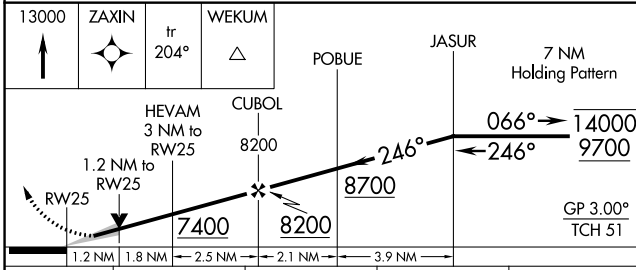

WAAS CH 72718 W25A	APP CRS 246°	Rwy Idg TDZE Apt Elev 7200 6405 6416
--	------------------------	--

RNAV (GPS) RWY 25

SHOW LOW RGNL (SOW)

RNP APCH-GPS.	MISSED APPROACH: Climb to 13000 direct ZAXIN and on track 204° to WEKUM and hold, continue climb-in-hold to 13000.
---------------	--

AWOS-3 118.075	ALBUQUERQUE CENTER 132.9 239.05	UNICOM 123.0 (CTAF) 0
--------------------------	---	---------------------------------

SW-4, 13 JUN 2024 to 11 JUL 2024

SW-4, 13 JUN 2024 to 11 JUL 2024

ELEV 6416	D TDZE 6405
-----------	--------------------

CATEGORY	A	B	C	D
LPV DA		6605-3/4	200 (200-3/4)	
LNAV/VNAV DA		6704-7/8	299 (300-7/8)	
LNAV MDA	6820-1	415 (500-1)	6820-1 1/8	415 (500-1 1/8)
C CIRCLING	6840-1 424 (500-1)	6880-1 464 (500-1)	7180-2 1/4 764 (800-2 1/4)	7340-3 924 (1000-3)