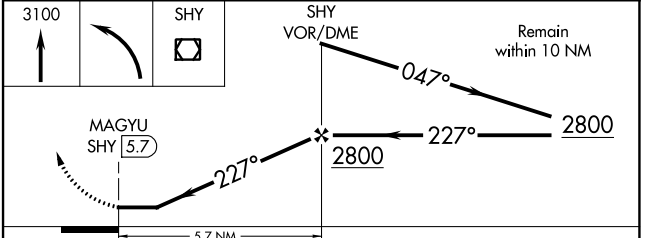

VOR/DME SHY 108.4 Chan 21	APP CRS 227°	Rwy Idg TDZE Apt Elev 1062	N/A N/A

VOR-A

CAMDENTON MEML-LAKE RGNL (OZS)

▽ △ NA	MISSED APPROACH: Climb to 3100 then left turn direct SHY VOR/DME and hold.

AWOS-3PT 120.225	MIZZU APP CON 124.1 353.925	UNICOM 122.8 (CTAF) 0

FAF to MAP 5.7 NM					
Knots	60	90	120	150	180
Min:Sec	5:42	3:48	2:51	2:17	1:54
CATEGORY	A	B	C	D	
☑ CIRCLING	1520-1	458 (500-1)	1700-1¾ 638 (700-1¾)	NA	

VOR-A

NC-3, 13 JUN 2024 to 11 JUL 2024

NC-3, 13 JUN 2024 to 11 JUL 2024