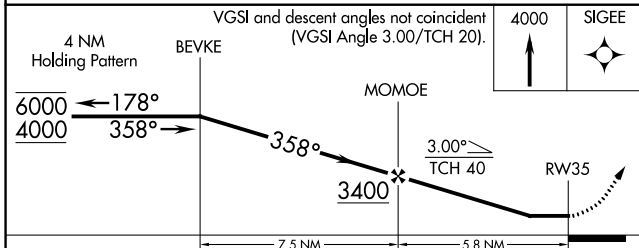

APP CRS 358°	Rwy Idg TDZE Apt Elev	N/A N/A 1538
------------------------	-----------------------------	---

RNAV (GPS)-A

SIBLEY MUNI (ISB)

RNP APCH.	<p>Procedure NA at night. Use Worthington altimeter setting.</p>	MISSED APPROACH: Climb to 4000 direct SIGEE and hold.
-----------	--	---

OTG AWOS-3PT 121.075	MINNEAPOLIS CENTER 132.05 317.4	UNICOM 122.8 (CTAF) 0
--------------------------------	---	---------------------------------

NC-3, 13 JUN 2024 to 11 JUL 2024

NC-3, 13 JUN 2024 to 11 JUL 2024