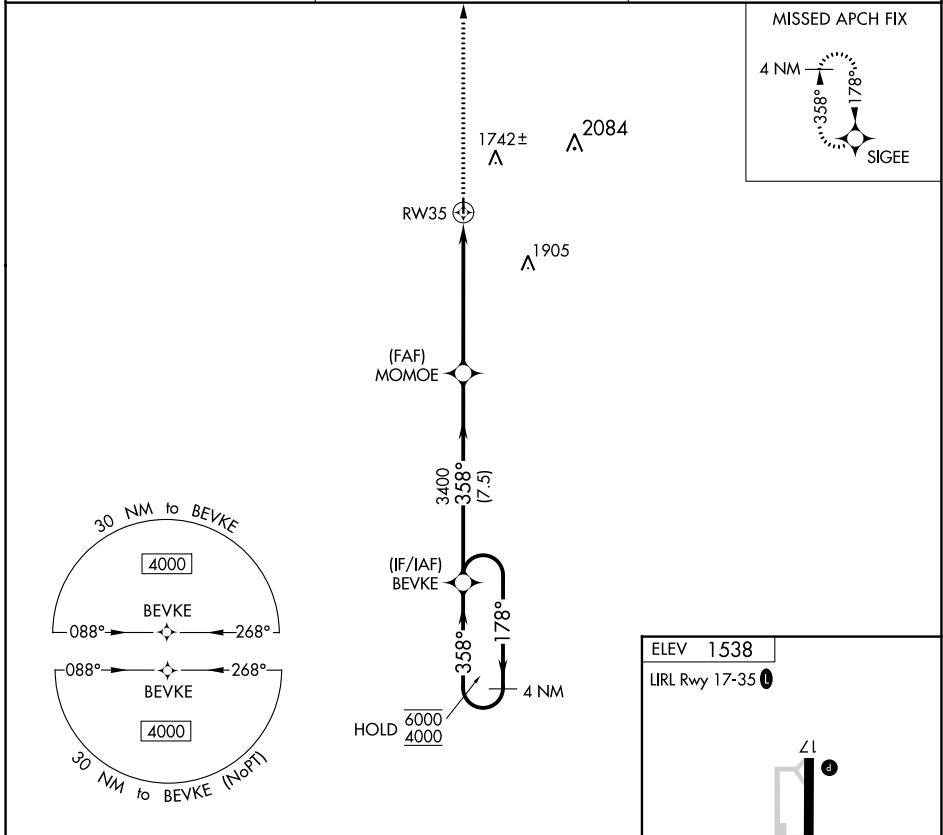

APP CRS 358°	Rwy Idg TDZE Apt Elev	N/A N/A 1538
------------------------	-----------------------------	---

RNAV (GPS)-A

SIBLEY MUNI (ISB)

RNP APCH.	<p>Procedure NA at night. Use Worthington altimeter setting.</p>	MISSED APPROACH: Climb to 4000 direct SIGEE and hold.
-----------	--	---

OTG AWOS-3PT 121.075	MINNEAPOLIS CENTER 132.05 317.4	UNICOM 122.8 (CTAF) 0
--------------------------------	---	---------------------------------

NC-3, 13 JUN 2024 to 11 JUL 2024

NC-3, 13 JUN 2024 to 11 JUL 2024

CATEGORY	A	B	C	D
CIRCLING	2060-1 522 (600-1)	2100-1 562 (600-1)	NA	