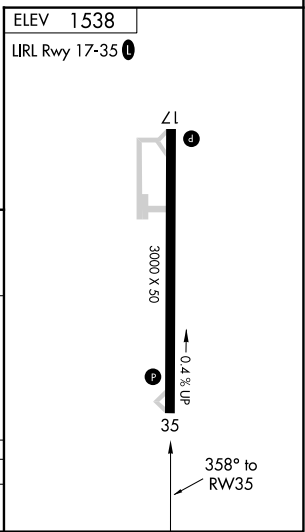

APP CRS 358°	Rwy Idg TDZE Apt Elev	N/A N/A 1538
------------------------	-----------------------------	---

RNAV (GPS)-A

SIBLEY MUNI (ISB)

RNP APCH.	<p>Procedure NA at night. Use Worthington altimeter setting.</p>	MISSED APPROACH: Climb to 4000 direct SIGEE and hold.
-----------	--	---

CATEGORY	A	B	C	D
CIRCLING	2060-1 522 (600-1)	2100-1 562 (600-1)	NA	