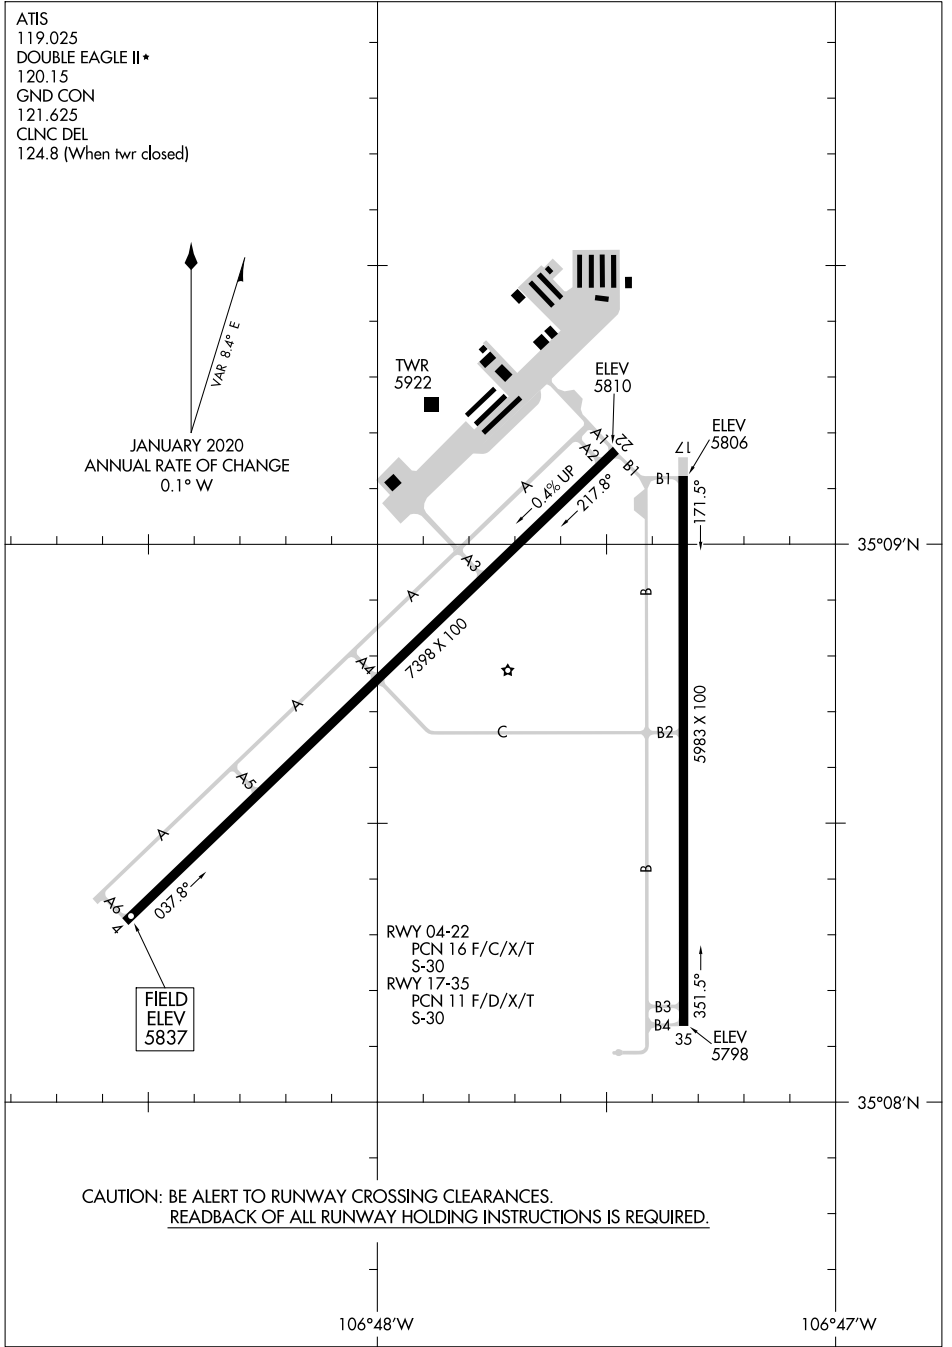

AIRPORT DIAGRAM

AL-6859 (FAA)

DOUBLE EAGLE II (A/E/G)
ALBUQUERQUE, NEW MEXICO

ATIS
 119.025
 DOUBLE EAGLE II*
 120.15
 GND CON
 121.625
 CLNC DEL
 124.8 (When twr closed)

SW-1, 13 JUN 2024 to 11 JUL 2024

SW-1, 13 JUN 2024 to 11 JUL 2024

CAUTION: BE ALERT TO RUNWAY CROSSING CLEARANCES.
READBACK OF ALL RUNWAY HOLDING INSTRUCTIONS IS REQUIRED.

106°48'W

106°47'W

AIRPORT DIAGRAM

ALBUQUERQUE, NEW MEXICO
DOUBLE EAGLE II (A/E/G)