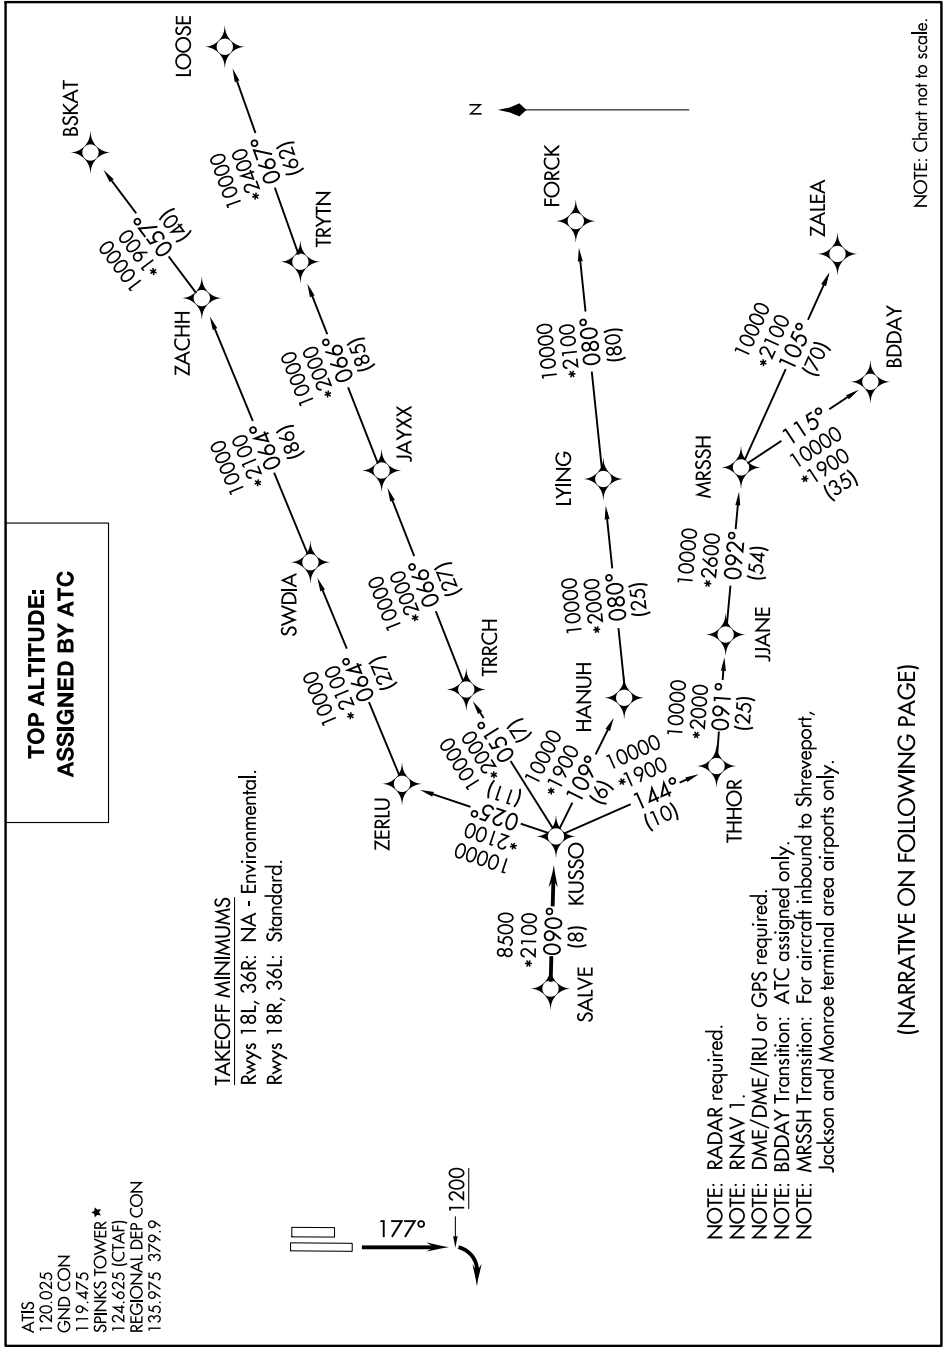

KUSSO ONE DEPARTURE (RNAV)

NOTE: Chart not to scale.

SC-2, 13 JUN 2024 to 11 JUL 2024

SC-2, 13 JUN 2024 to 11 JUL 2024

(NARRATIVE ON FOLLOWING PAGE)