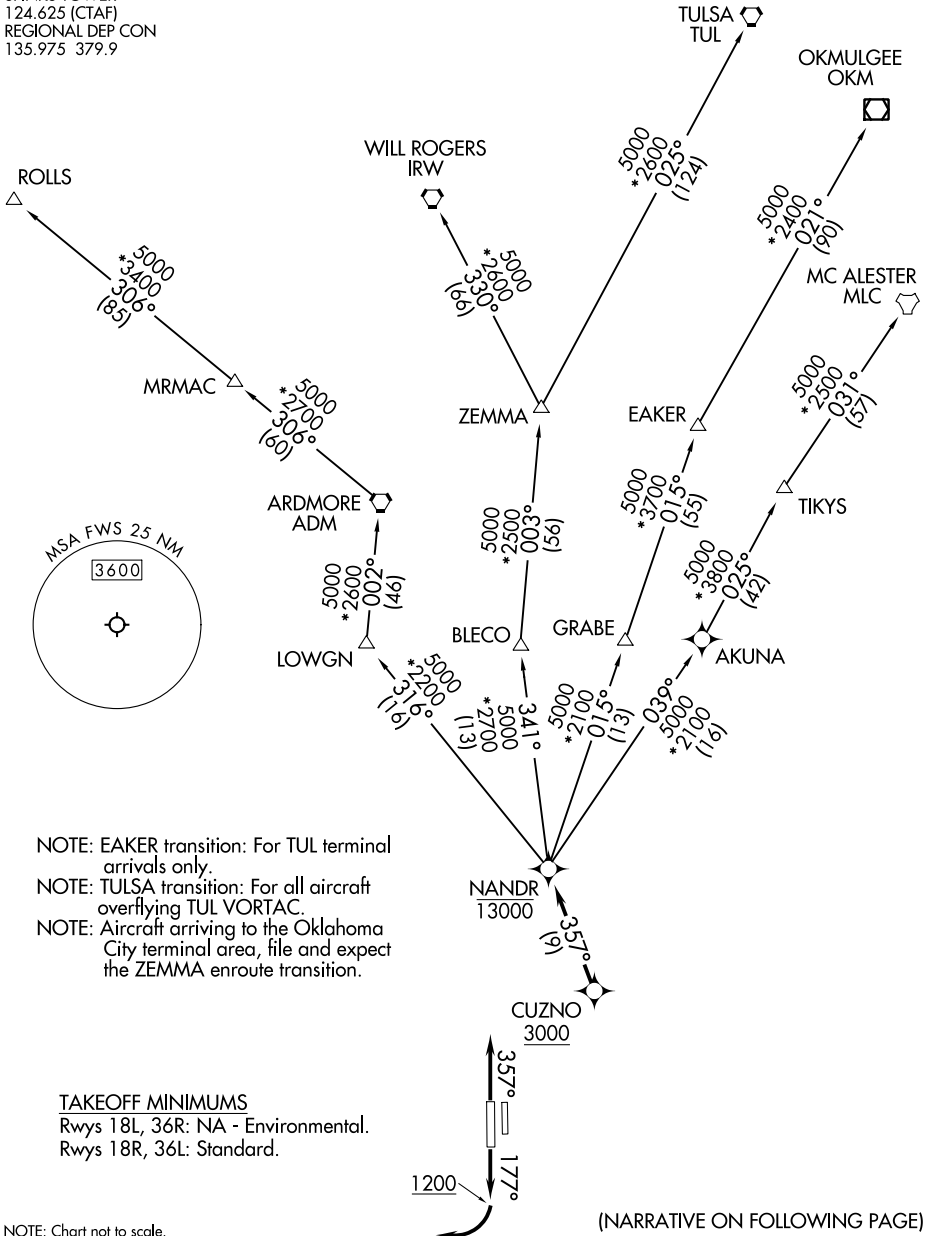

NANDR TWO DEPARTURE (RNAV)

ATIS
120.025
GND CON
119.475
SPINKS TOWER ★
124.625 (CTAF)
REGIONAL DEP CON
135.975 379.9

RNAV 1 - DME/DME/IRU or GPS.

RADAR required.

**TOP ALTITUDE:
ASSIGNED BY ATC**

SC-2, 13 JUN 2024 to 11 JUL 2024

SC-2, 13 JUN 2024 to 11 JUL 2024

NANDR TWO DEPARTURE (RNAV)