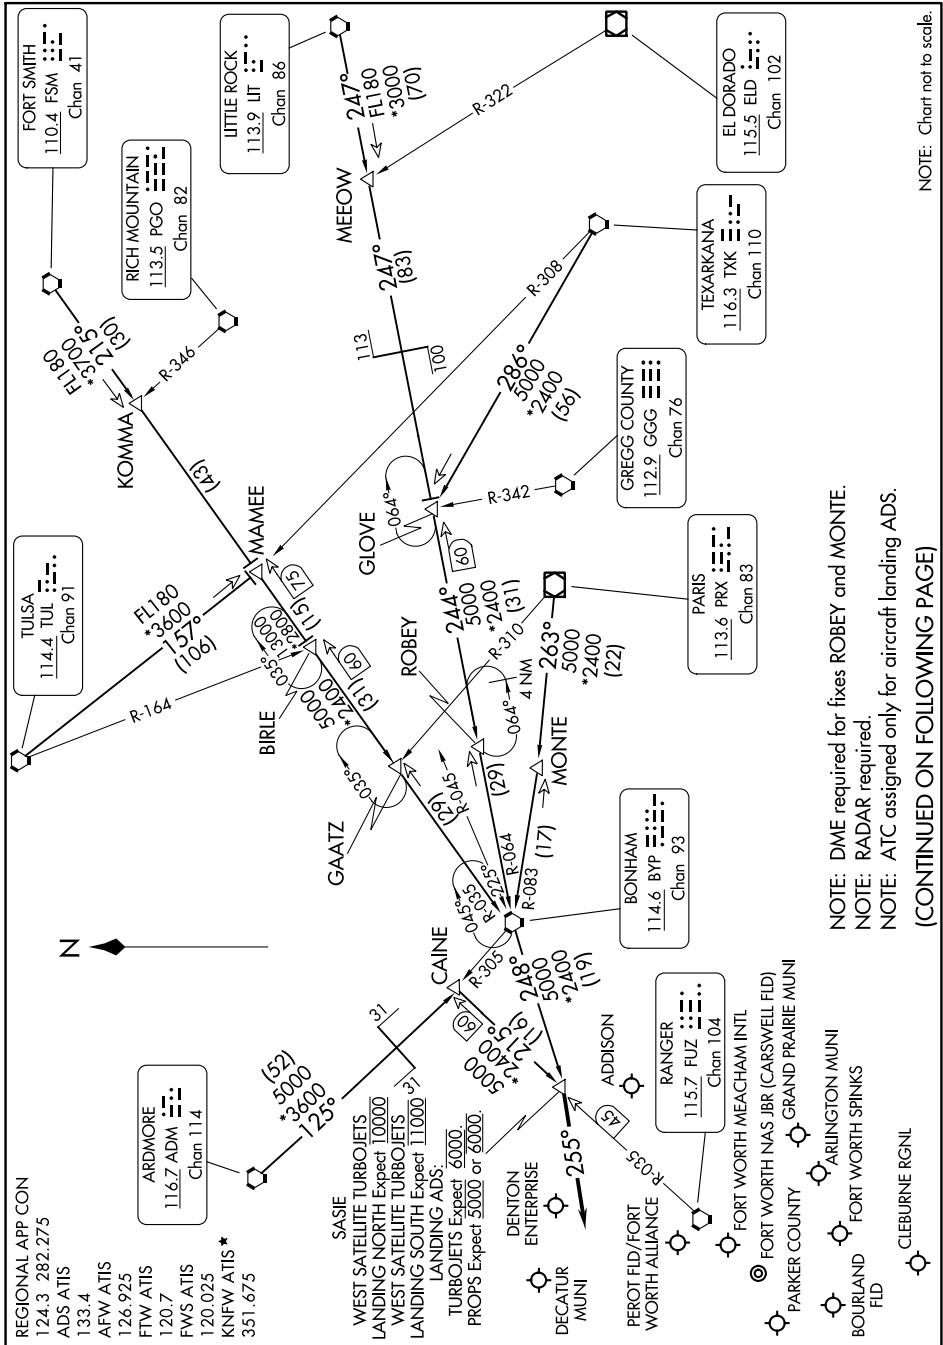

SASIE SEVEN ARRIVAL

AL-6918 (FAA)

DALLAS-FORT WORTH, TEXAS

SC-2, 13 JUN 2024 to 11 JUL 2024

NOTE: Chart not to scale.

NOTE: DME required for fixes ROBEY and MONTE.
 NOTE: RADAR required.
 NOTE: ATC assigned only for aircraft landing ADS.

(CONTINUED ON FOLLOWING PAGE)

SC-2, 13 JUN 2024 to 11 JUL 2024

SASIE SEVEN ARRIVAL

DALLAS-FORT WORTH, TEXAS