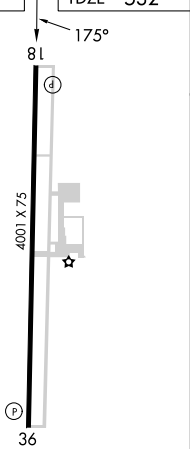

WAAS CH 45922 W18A	APP CRS 175°	Rwy Idg TDZE Apt Elev	4001 532 532
--	------------------------	-----------------------------	---

RNAV (GPS) RWY 18

LOCKHART MUNI (50R)

RNP APCH.

▼ Baro-VNAV NA. Use San Marcos altimeter setting, when not received,
▲ NA use Austin-Bergstrom Intl altimeter setting and increase all DA 16 feet,
all MDA 20 feet; increase LNAV Cat B visibility ¼ SM.

MISSED APPROACH: Climb to 4000
direct EDIVE and on track 095° to
SEEDS and hold.

AUSTIN APP CON
120.875 270.25

UNICOM
122.8 (CTAF) 0

Procedure NA for arrivals on CWK VORTAC
airway radials 088 CW 237.

CENTEX
CWK

▲ 1615

Procedure NA for arrivals at SEEDS
on T256 eastbound.

ELEV 532	TDZE 532
----------	----------

CATEGORY	A	B	C	D
LPV DA	815-1 283 (300-1)			NA
LNAV/VNAV DA	883-1¼ 351 (400-1¼)			NA
LNAV MDA	1260-1 728 (800-1)		1260-2 728 (800-2)	NA