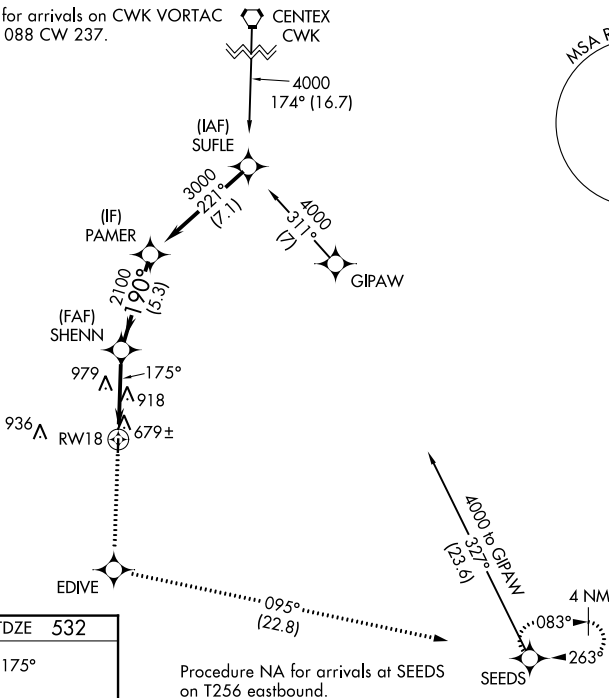

WAAS CH 45922 W18A	APP CRS 175°	Rwy Idg TDZE Apt Elev	4001 532 532
--	------------------------	-----------------------------	---

RNAV (GPS) RWY 18

LOCKHART MUNI (50R)

RNP APCH.

▼ Baro-VNAV NA. Use San Marcos altimeter setting, when not received,
▲ NA use Austin-Bergstrom Intl altimeter setting and increase all DA 16 feet,
all MDA 20 feet; increase LNAV Cat B visibility ¼ SM.

MISSED APPROACH: Climb to 4000
direct EDIVE and on track 095° to
SEEDS and hold.

AUSTIN APP CON
120.875 270.25

UNICOM
122.8 (CTAF) 0

Procedure NA for arrivals on CWK VORTAC
airway radials 088 CW 237.

CENTEX
CWK

▲ 1615

Procedure NA for arrivals at SEEDS
on T256 eastbound.

ELEV 532	TDZE 532
----------	----------

CATEGORY	A	B	C	D
LPV DA	815-1 283 (300-1)			NA
LNAV/VNAV DA	883-1¼ 351 (400-1¼)			NA
LNAV MDA	1260-1 728 (800-1)		1260-2 728 (800-2)	NA

MIRL Rwy 18-36 **0**

SC-3, 13 JUN 2024 to 11 JUL 2024

SC-3, 13 JUN 2024 to 11 JUL 2024