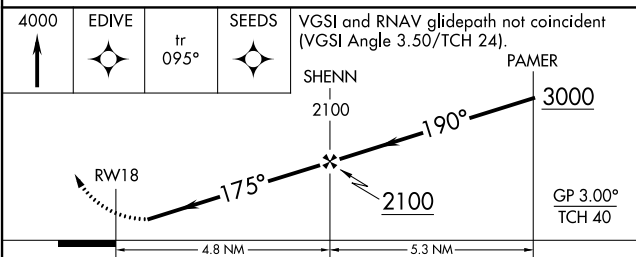

WAAS CH 45922 W18A	APP CRS 175°	Rwy Idg TDZE Apt Elev	4001 532 532
--	------------------------	-----------------------------	---

RNAV (GPS) RWY 18

LOCKHART MUNI (50R)

RNP APCH.

▼ Baro-VNAV NA. Use San Marcos altimeter setting, when not received,
▲ NA use Austin-Bergstrom Intl altimeter setting and increase all DA 16 feet,
all MDA 20 feet; increase LNAV Cat B visibility ¼ SM.

MISSED APPROACH: Climb to 4000
direct EDIVE and on track 095° to
SEEDS and hold.

AUSTIN APP CON
120.875 270.25

UNICOM
122.8 (CTAF) 0

Procedure NA for arrivals on CWK VORTAC
airway radials 088 CW 237.

CENTEX
CWK

▲ 1615

Procedure NA for arrivals at SEEDS
on T256 eastbound.

ELEV 532	TDZE 532
----------	----------

CATEGORY	A	B	C	D
LPV DA	815-1 283 (300-1)			NA
LNAV/VNAV DA	883-1¼ 351 (400-1¼)			NA
LNAV MDA	1260-1 728 (800-1)		1260-2 728 (800-2)	NA